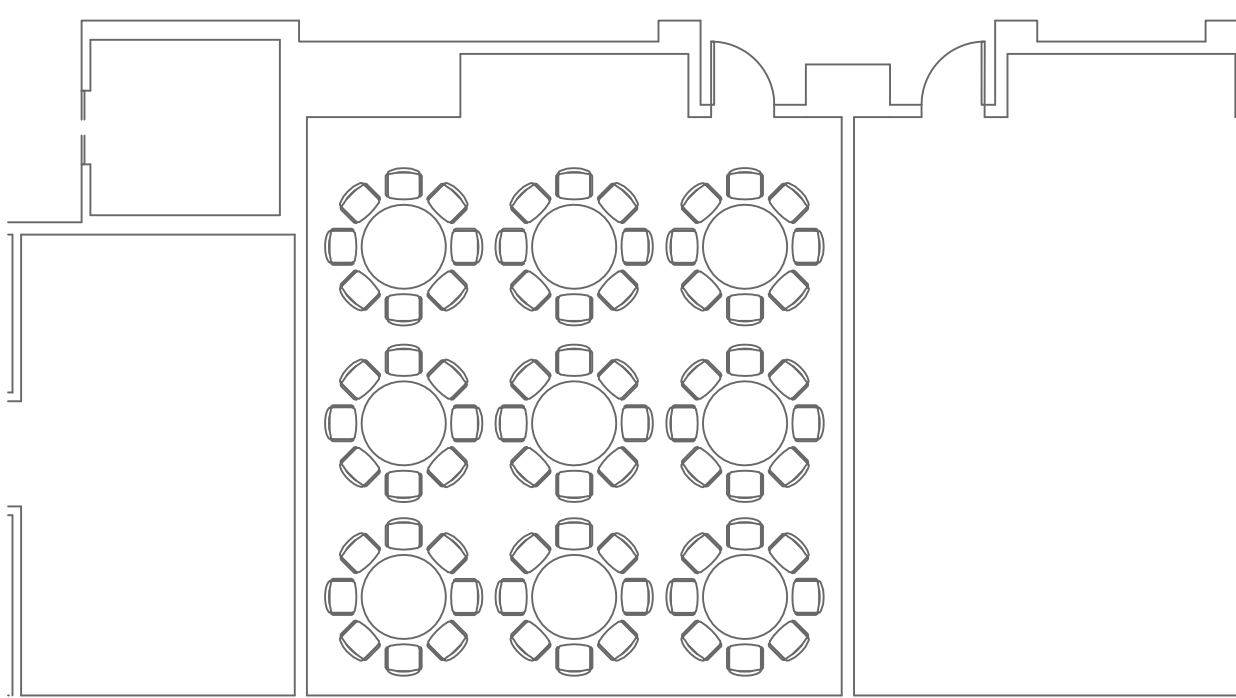

Meeting Rooms
Ruby Lake

Reception Set Up
Capacities

Length	27'-6"
Width	25'-5"
Height	13'-0"
Area (SF)	698
RECP	72

Notes:

F R E E M A N

- Conventions
- Corporate Events
- Exhibits