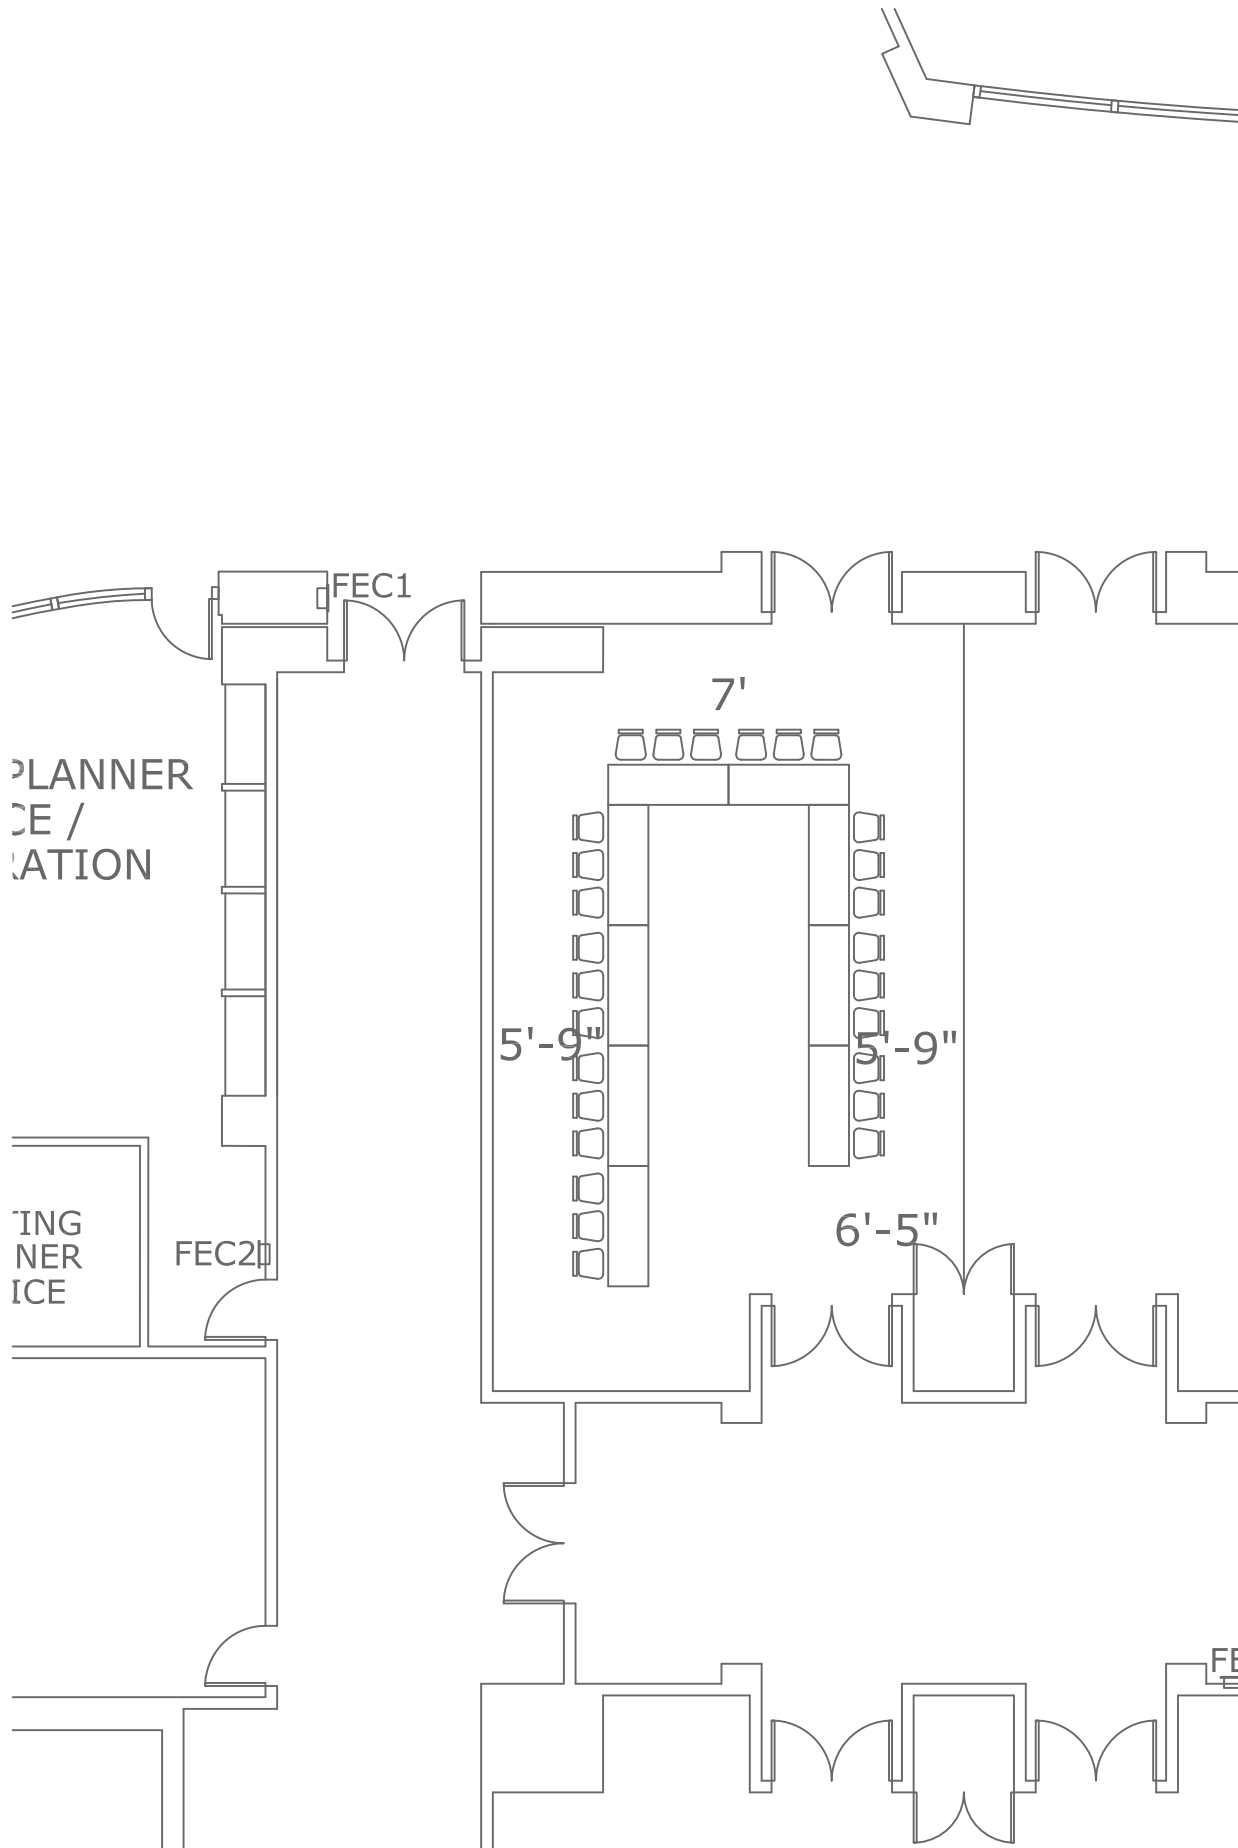

Meeting Rooms
Lake Concord A

US Set Up
Capacities

Length	31'-0"
Width	23'-6"
Height	13'-0"
Area (SF)	728
US	27

Notes:

F R E E M A N

- Conventions
- Corporate Events
- Exhibits