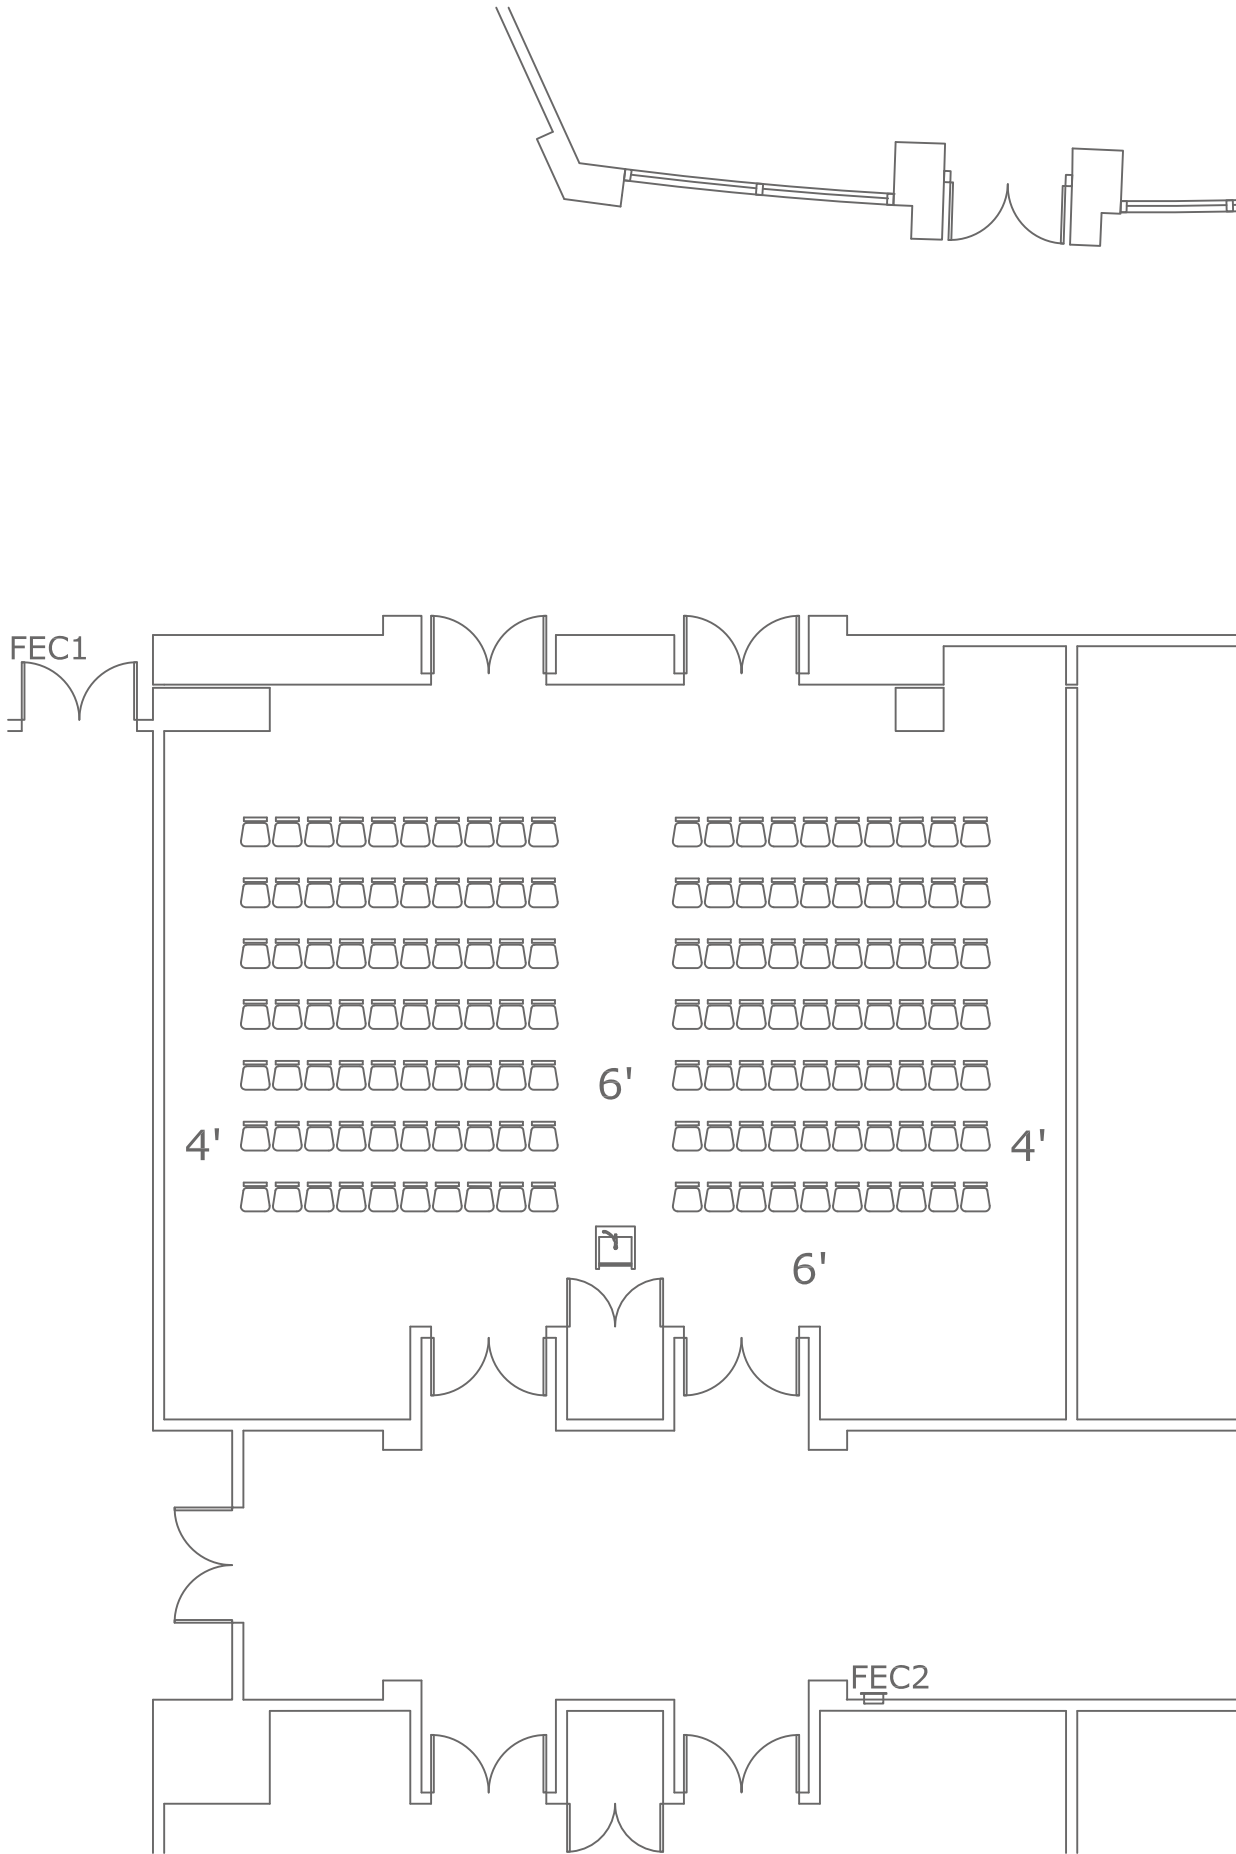

Meeting Rooms
Lake Concord

Theater Set Up
Capacities

Length	31'-0"
Width	47'-0"
Height	13'-0"
Area (SF)	1456
THE	140

Notes:

F R E E M A N

- Conventions
- Corporate Events
- Exhibits