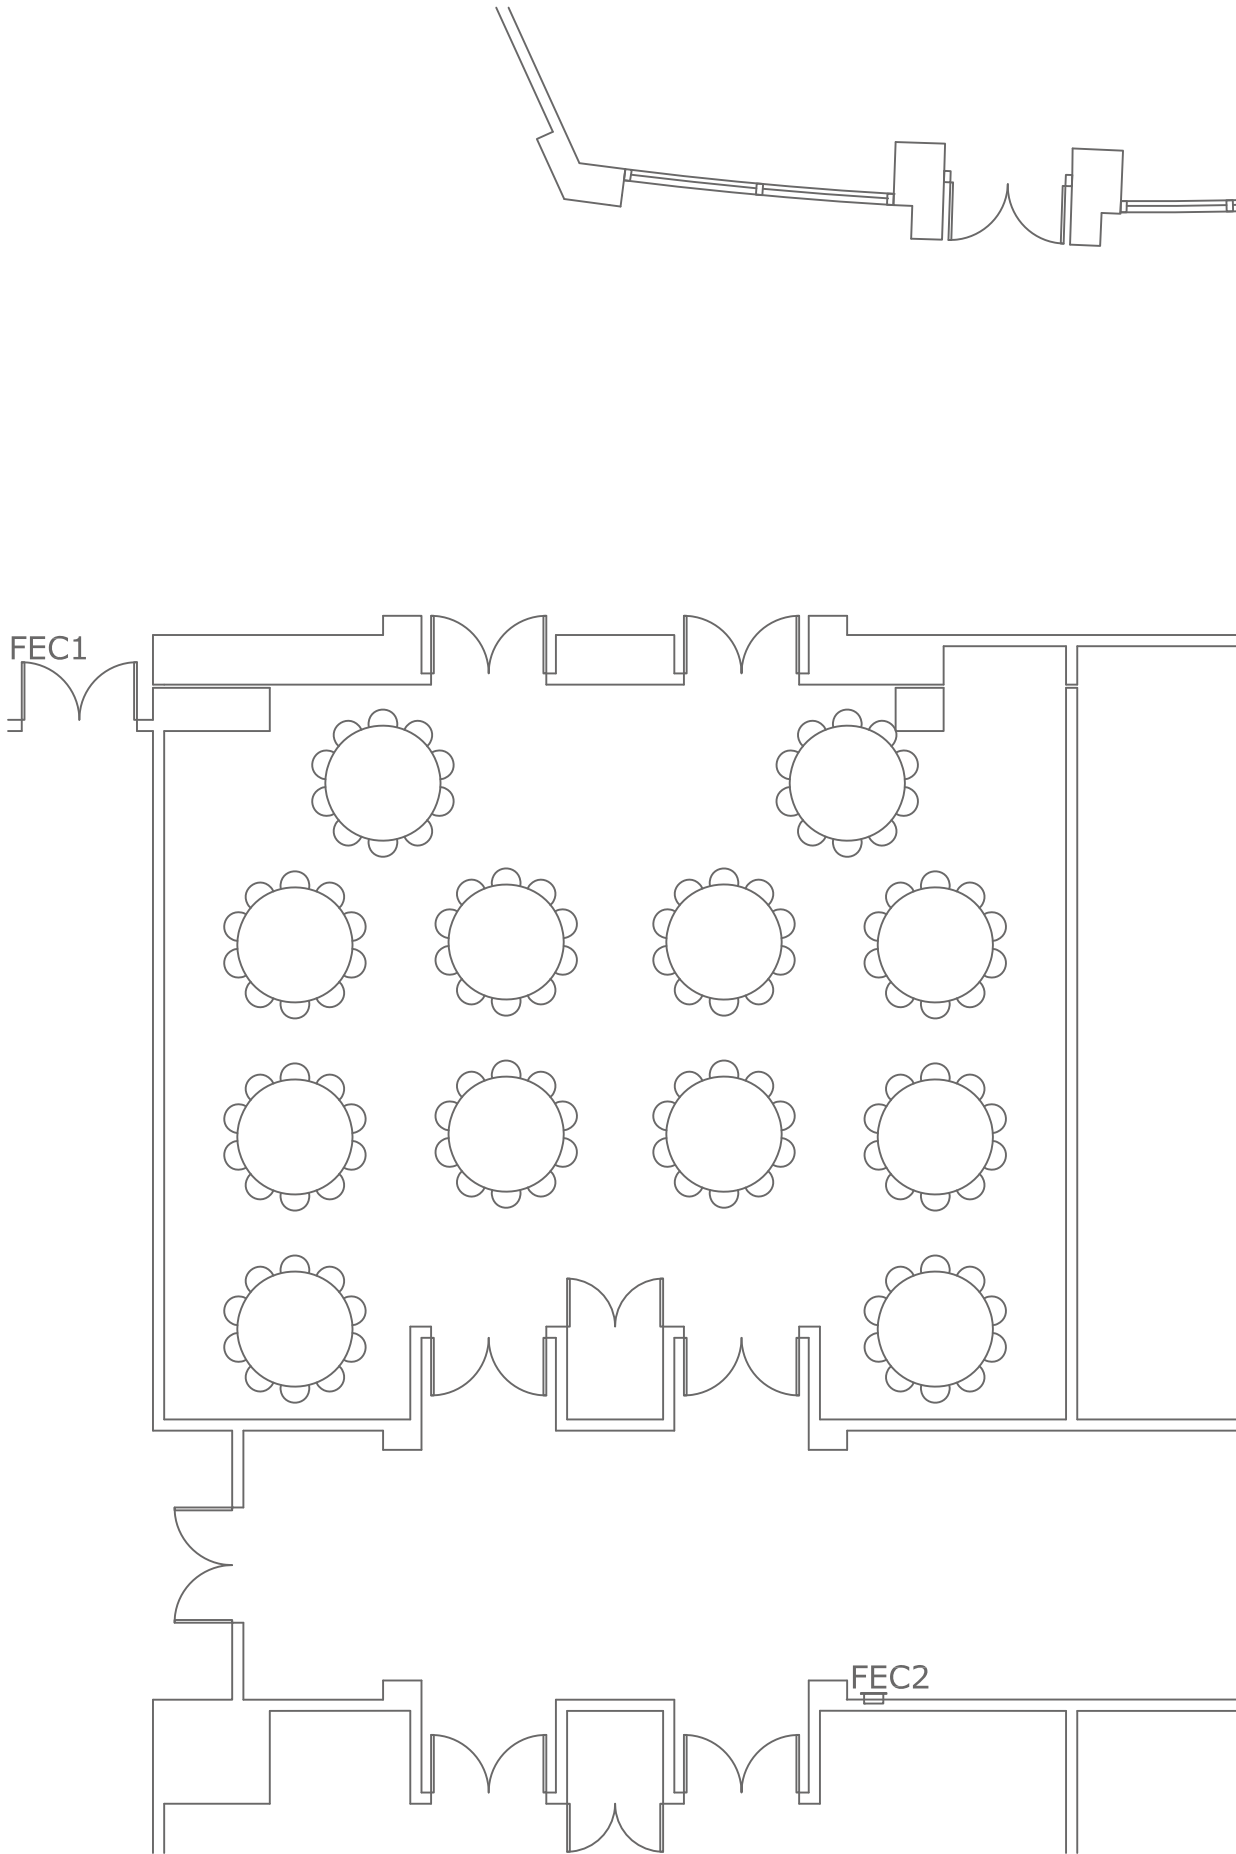

Meeting Rooms
Lake Concord

Banquet Set Up
Capacities

Length	31'-0"
Width	47'-0"
Height	13'-0"
Area (SF)	1456
RD10	120

Notes:

F R E E M A N

- Conventions
- Corporate Events
- Exhibits