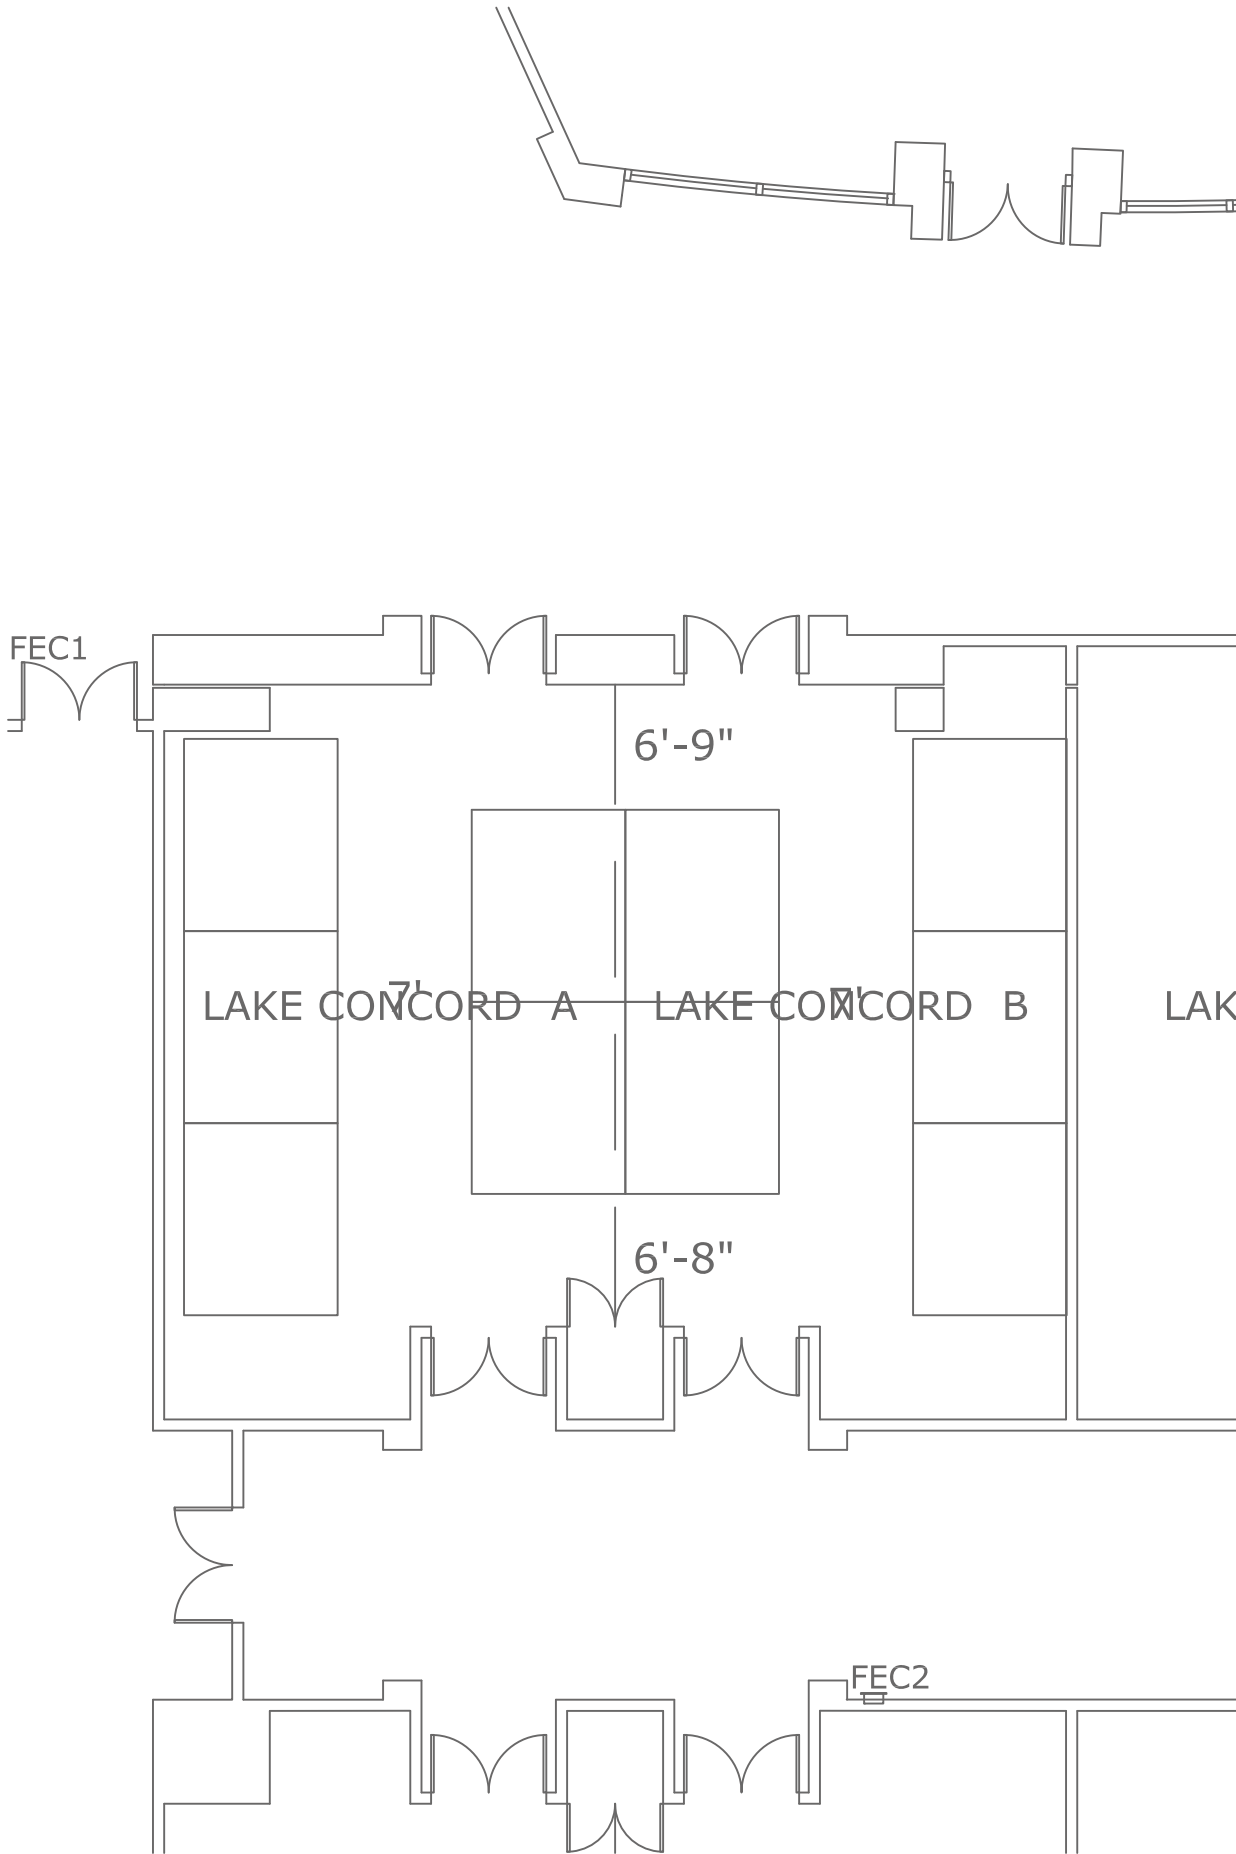

Meeting Rooms
Lake Concord

Classroom Set Up
Capacities

Length	31'-0"
Width	47'-0"
Height	13'-0"
Area (SF)	640
8x10	8

Notes:

F R E E M A N

- Conventions
- Corporate Events
- Exhibits