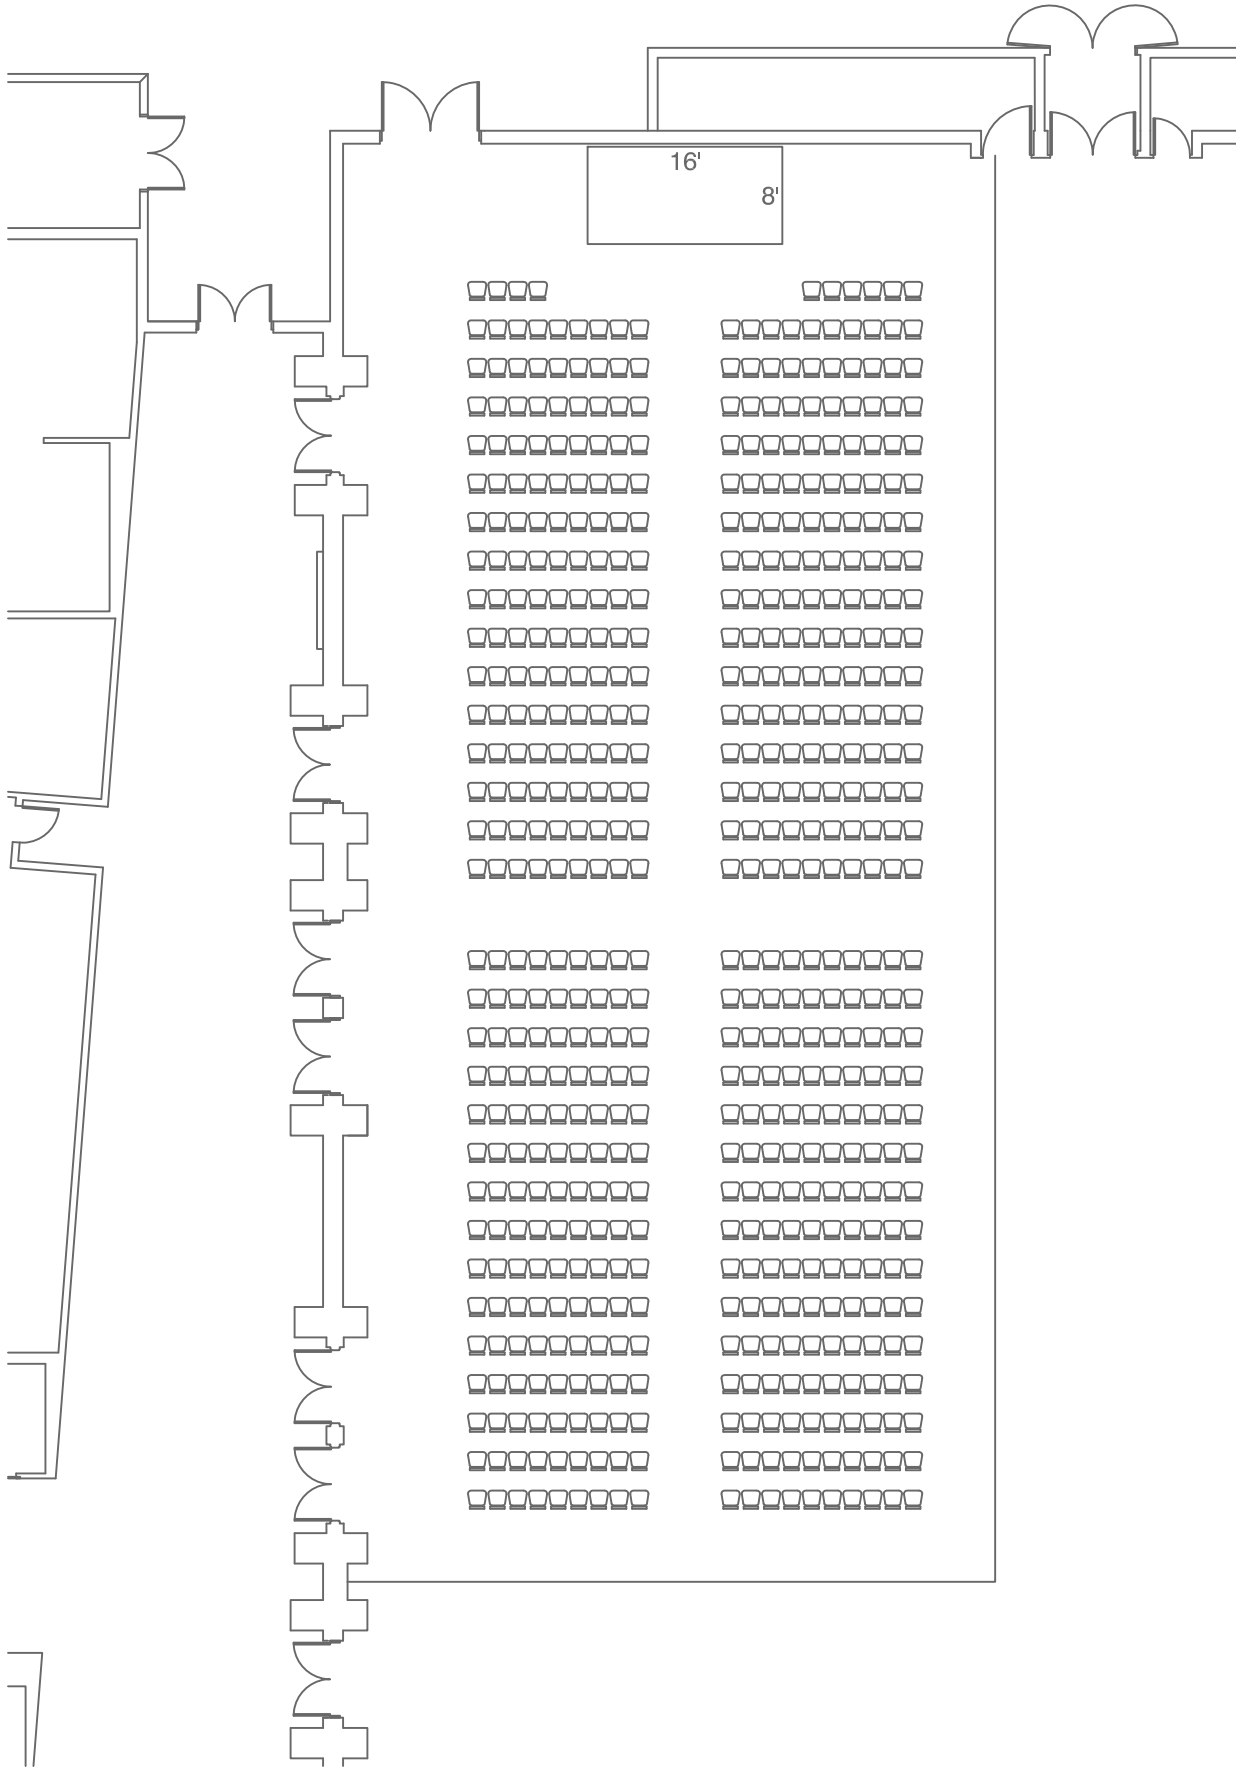

**Orlando Ballroom
Section V-VI**

**Theater Set Up
Capacities**

Length	118'-2"
Width	53'-7"
Height	26'-0"
Area (SF)	6335
The	580

Notes:

F R E E M A N

- Conventions
- Corporate Events
- Exhibits