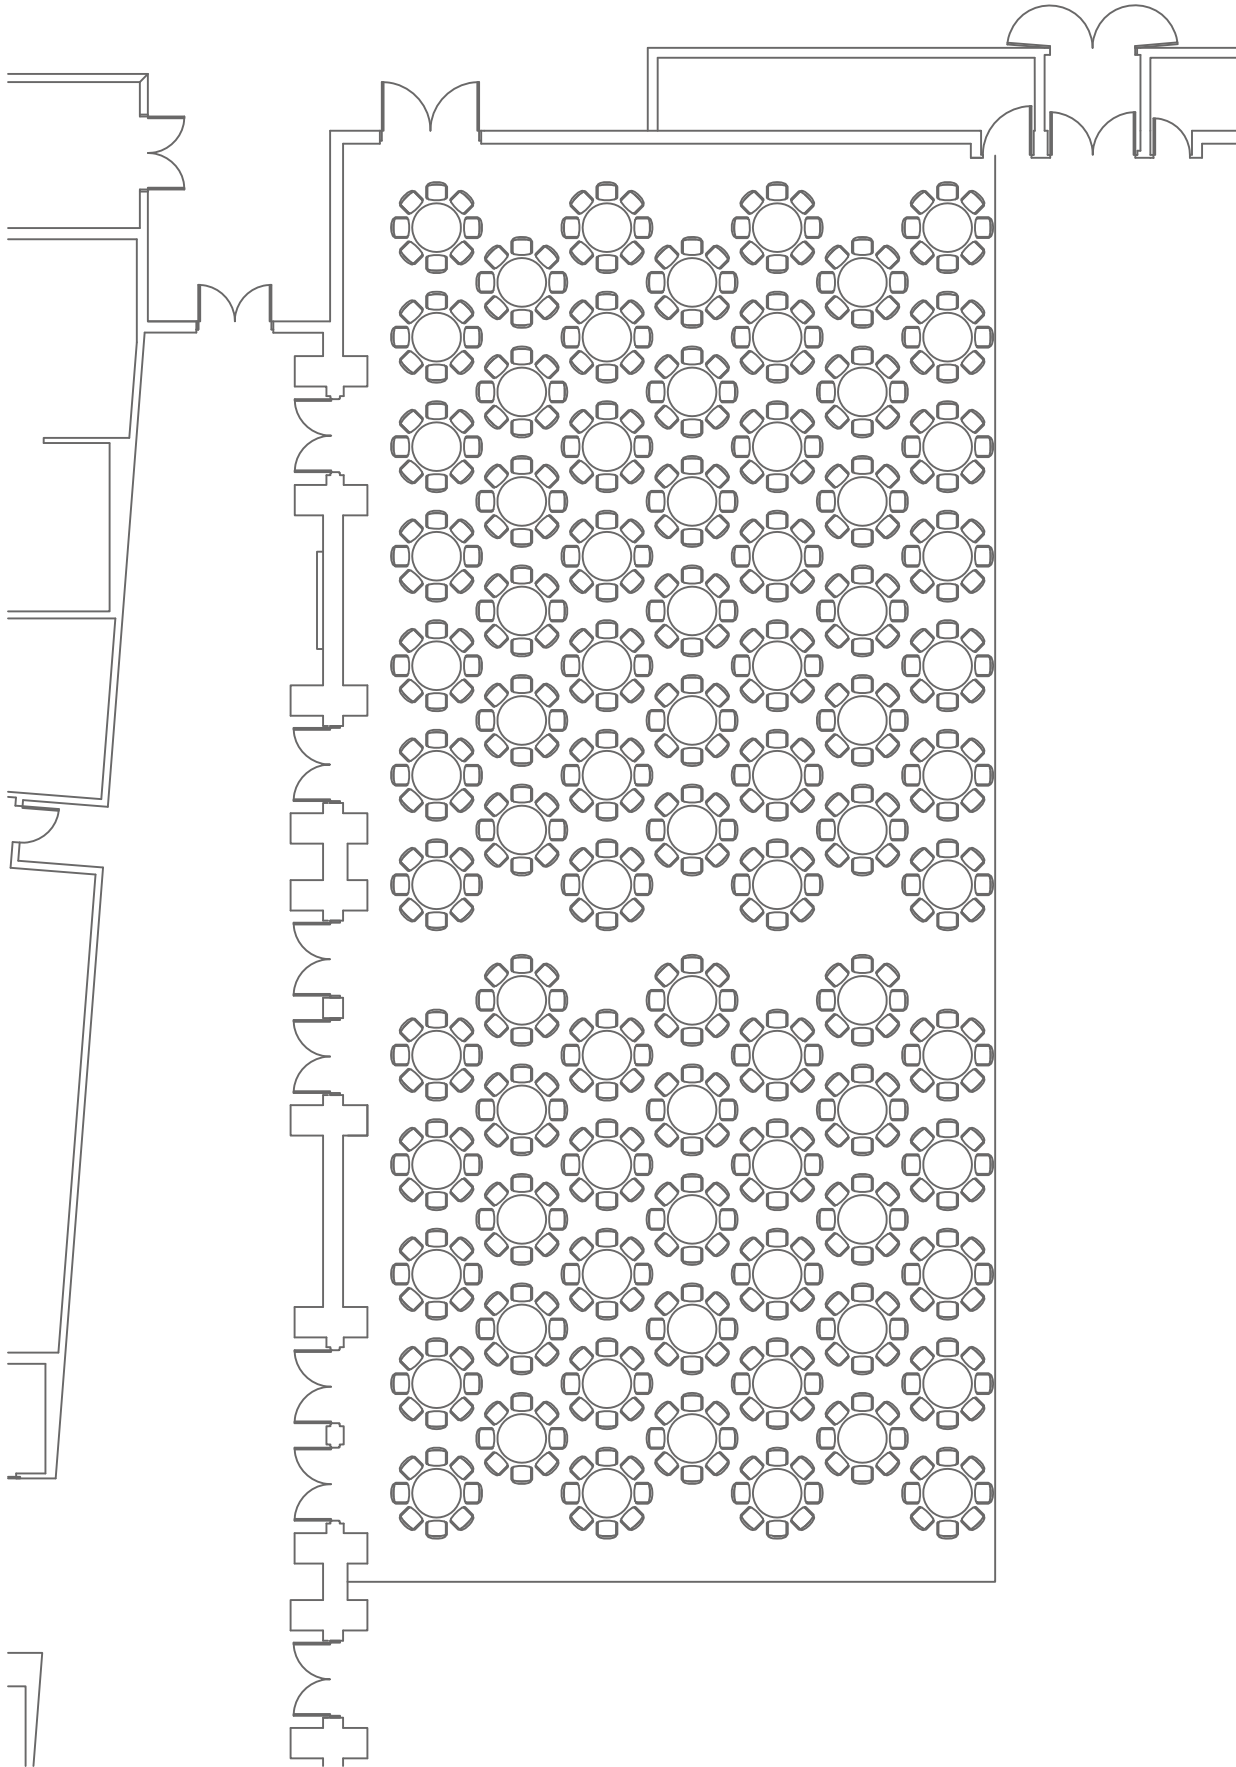

**Orlando Ballroom  
Section V-VI**

**Reception Set Up  
Capacities**

Length	118'-2"
Width	53'-7"
Height	26'-0"
Area (SF)	6335
Recp	648

**Notes:**

**F R E E M A N**

- Conventions
- Corporate Events
- Exhibits