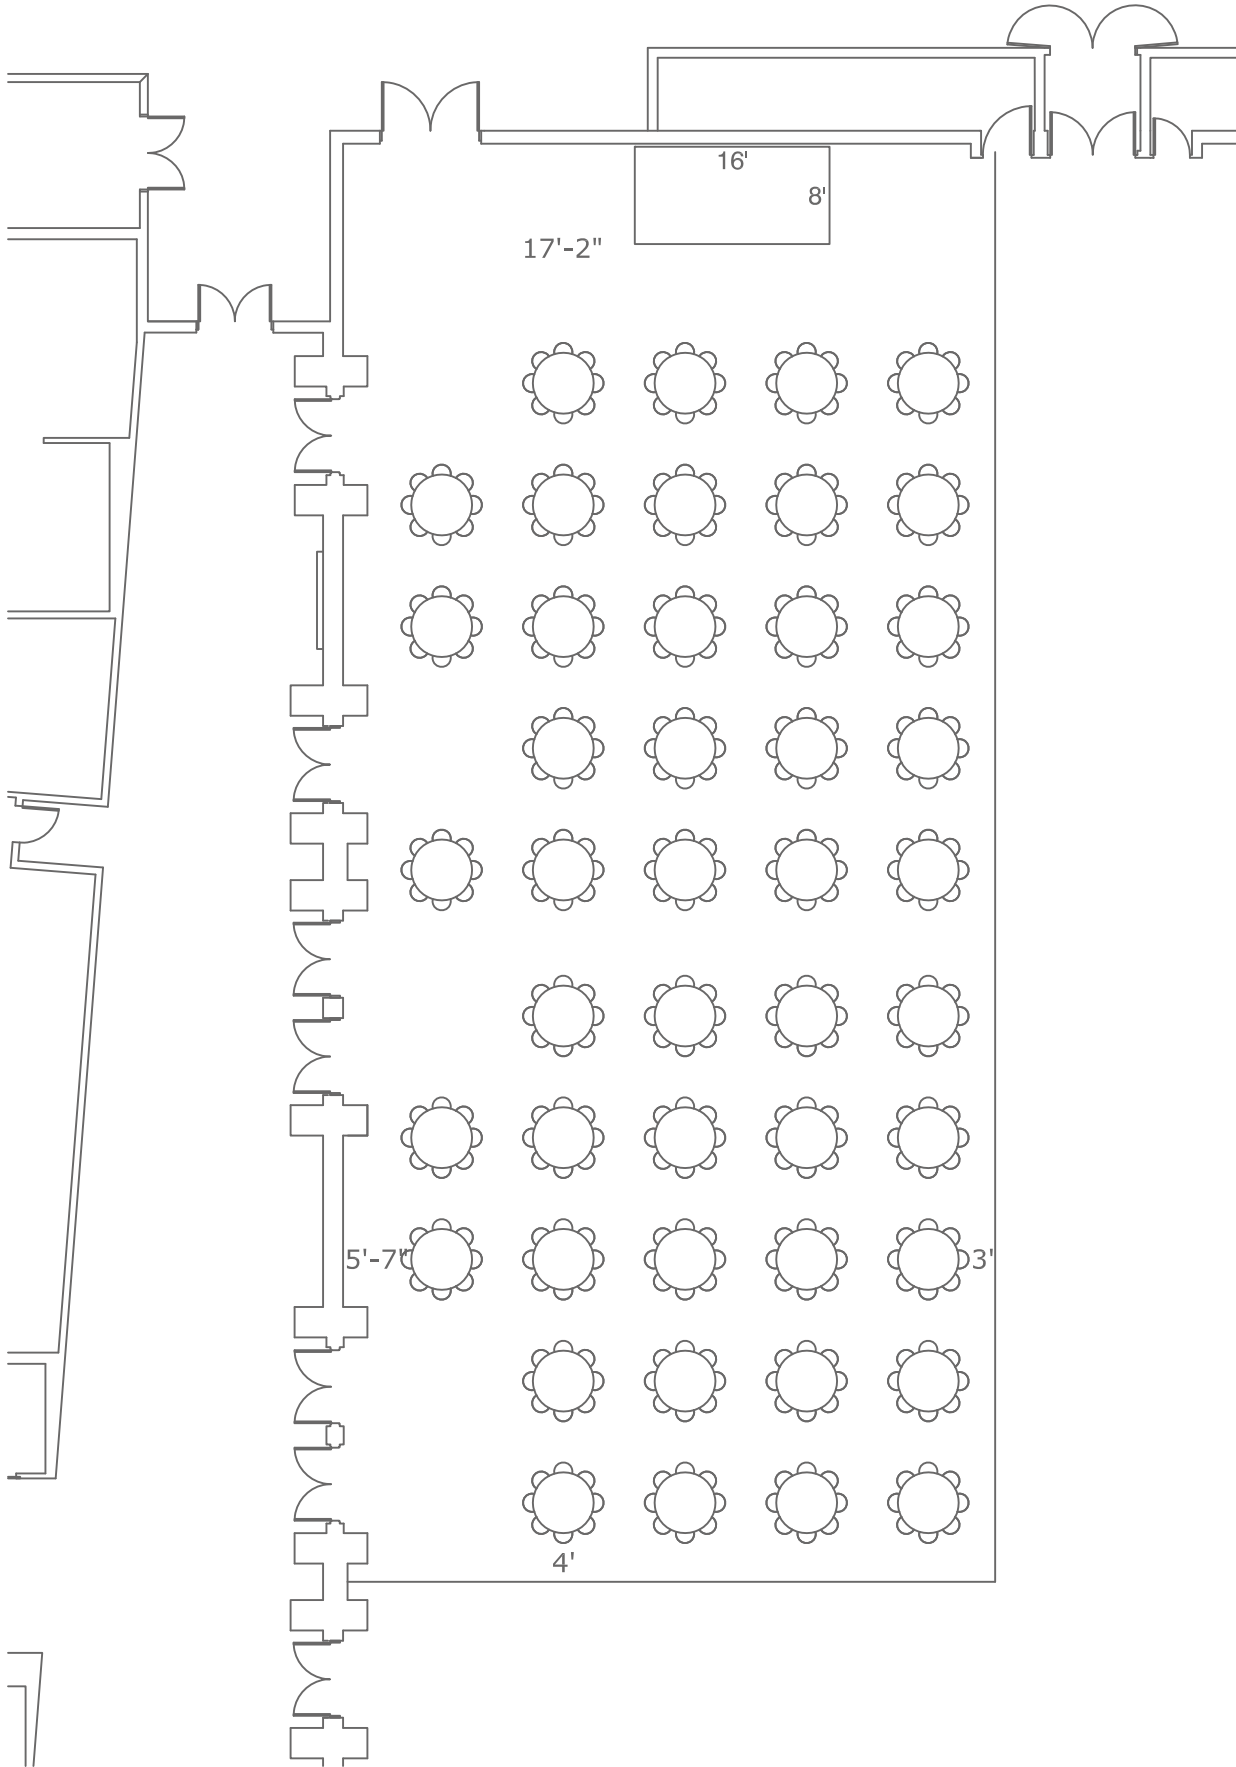

**Orlando Ballroom
Section V-VI**

**Banquet Set Up
Capacities**

Length	118'-2"
Width	53'-7"
Height	26'-0"
Area (SF)	6335
RD8	360

Notes:

F R E E M A N

- Conventions
- Corporate Events
- Exhibits