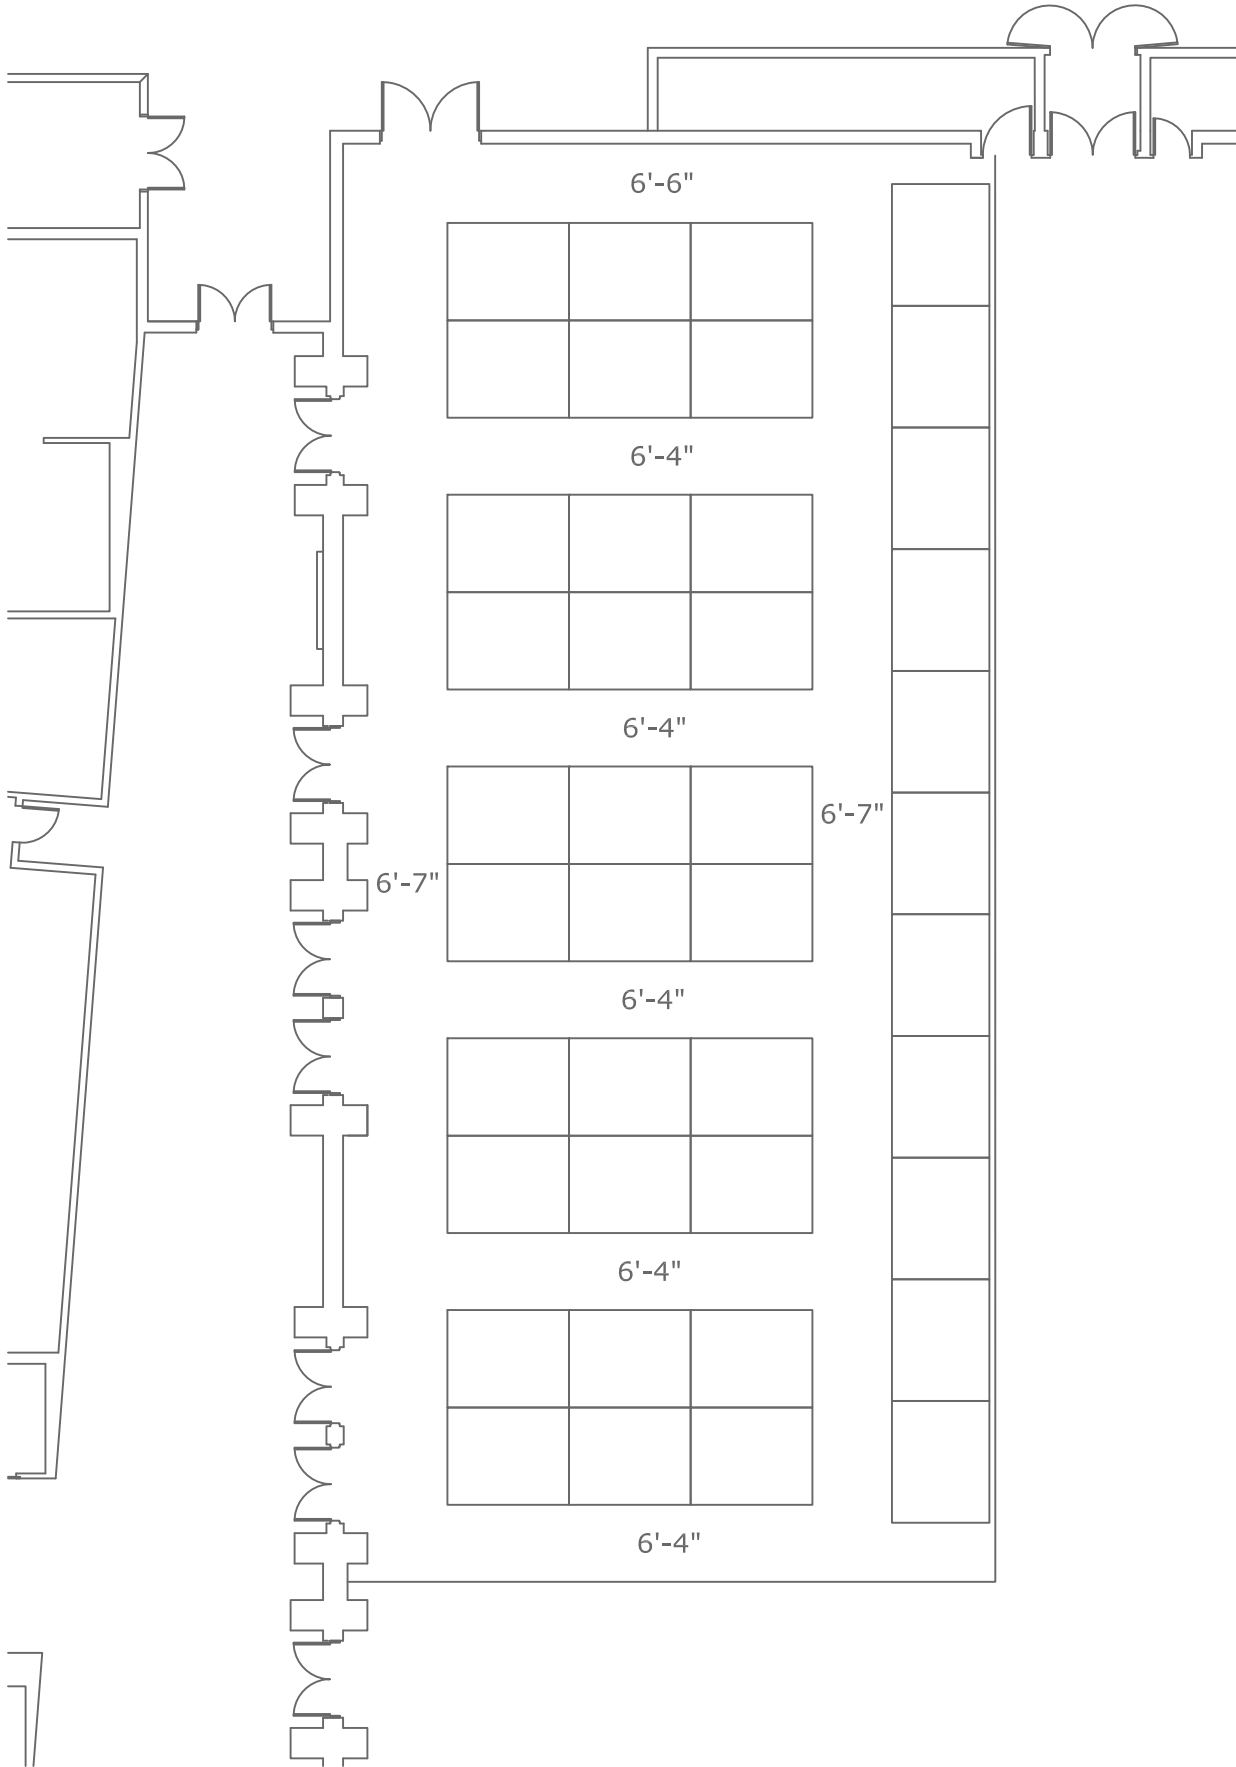

**Orlando Ballroom  
Section V-VI**

**Booth Set Up  
Capacities**

Length	118'-2"
Width	53'-7"
Height	26'-0"
Area (SF)	6335
E8x10	41

**Notes:**

**F R E E M A N**

- Conventions
- Corporate Events
- Exhibits