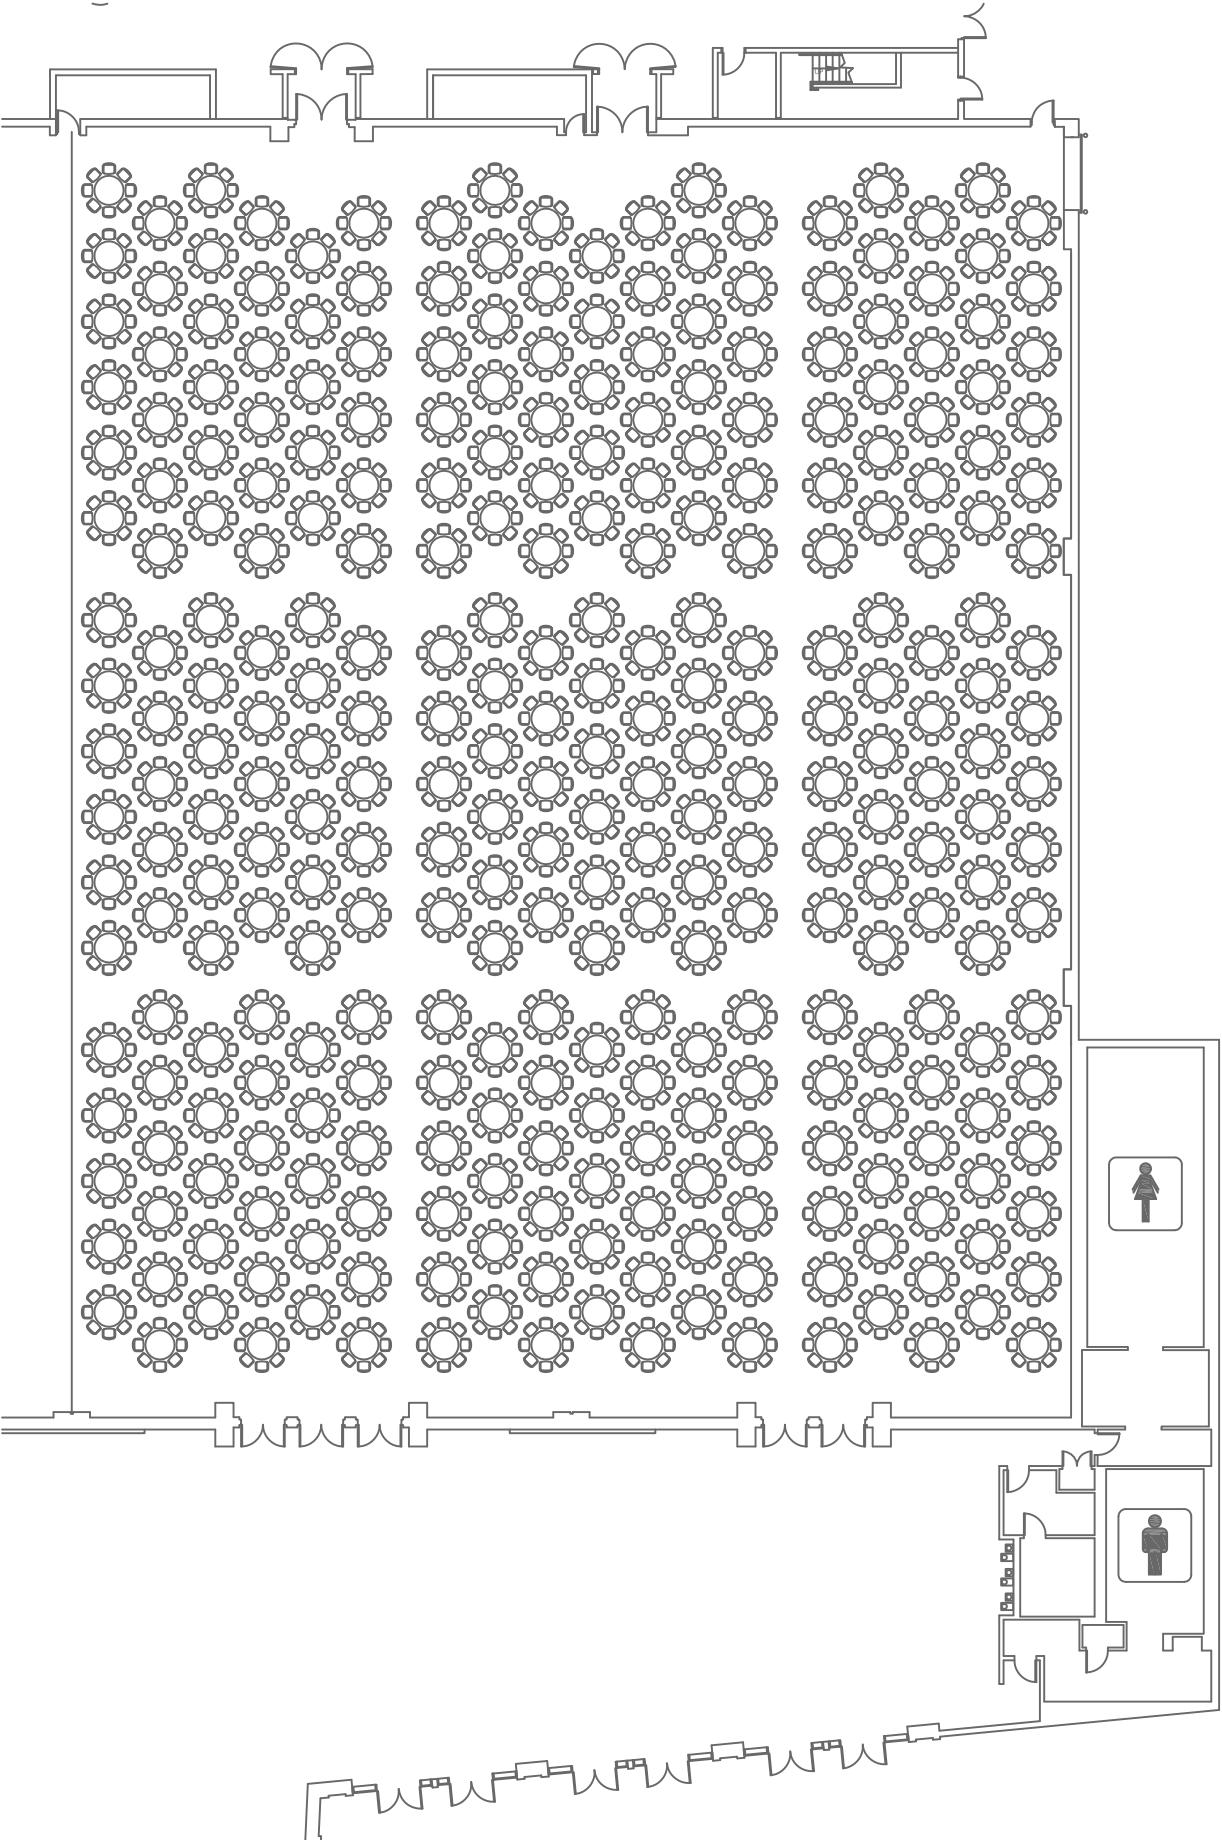

**Orlando Ballroom  
Section I-II**

**Reception Set Up  
Capacities**

Length	177'-3"
Width	137'-3"
Height	26'-0"
Area (SF)	24318
Recp	2432

**Notes:**

**F R E E M A N**

- Conventions
- Corporate Events
- Exhibits