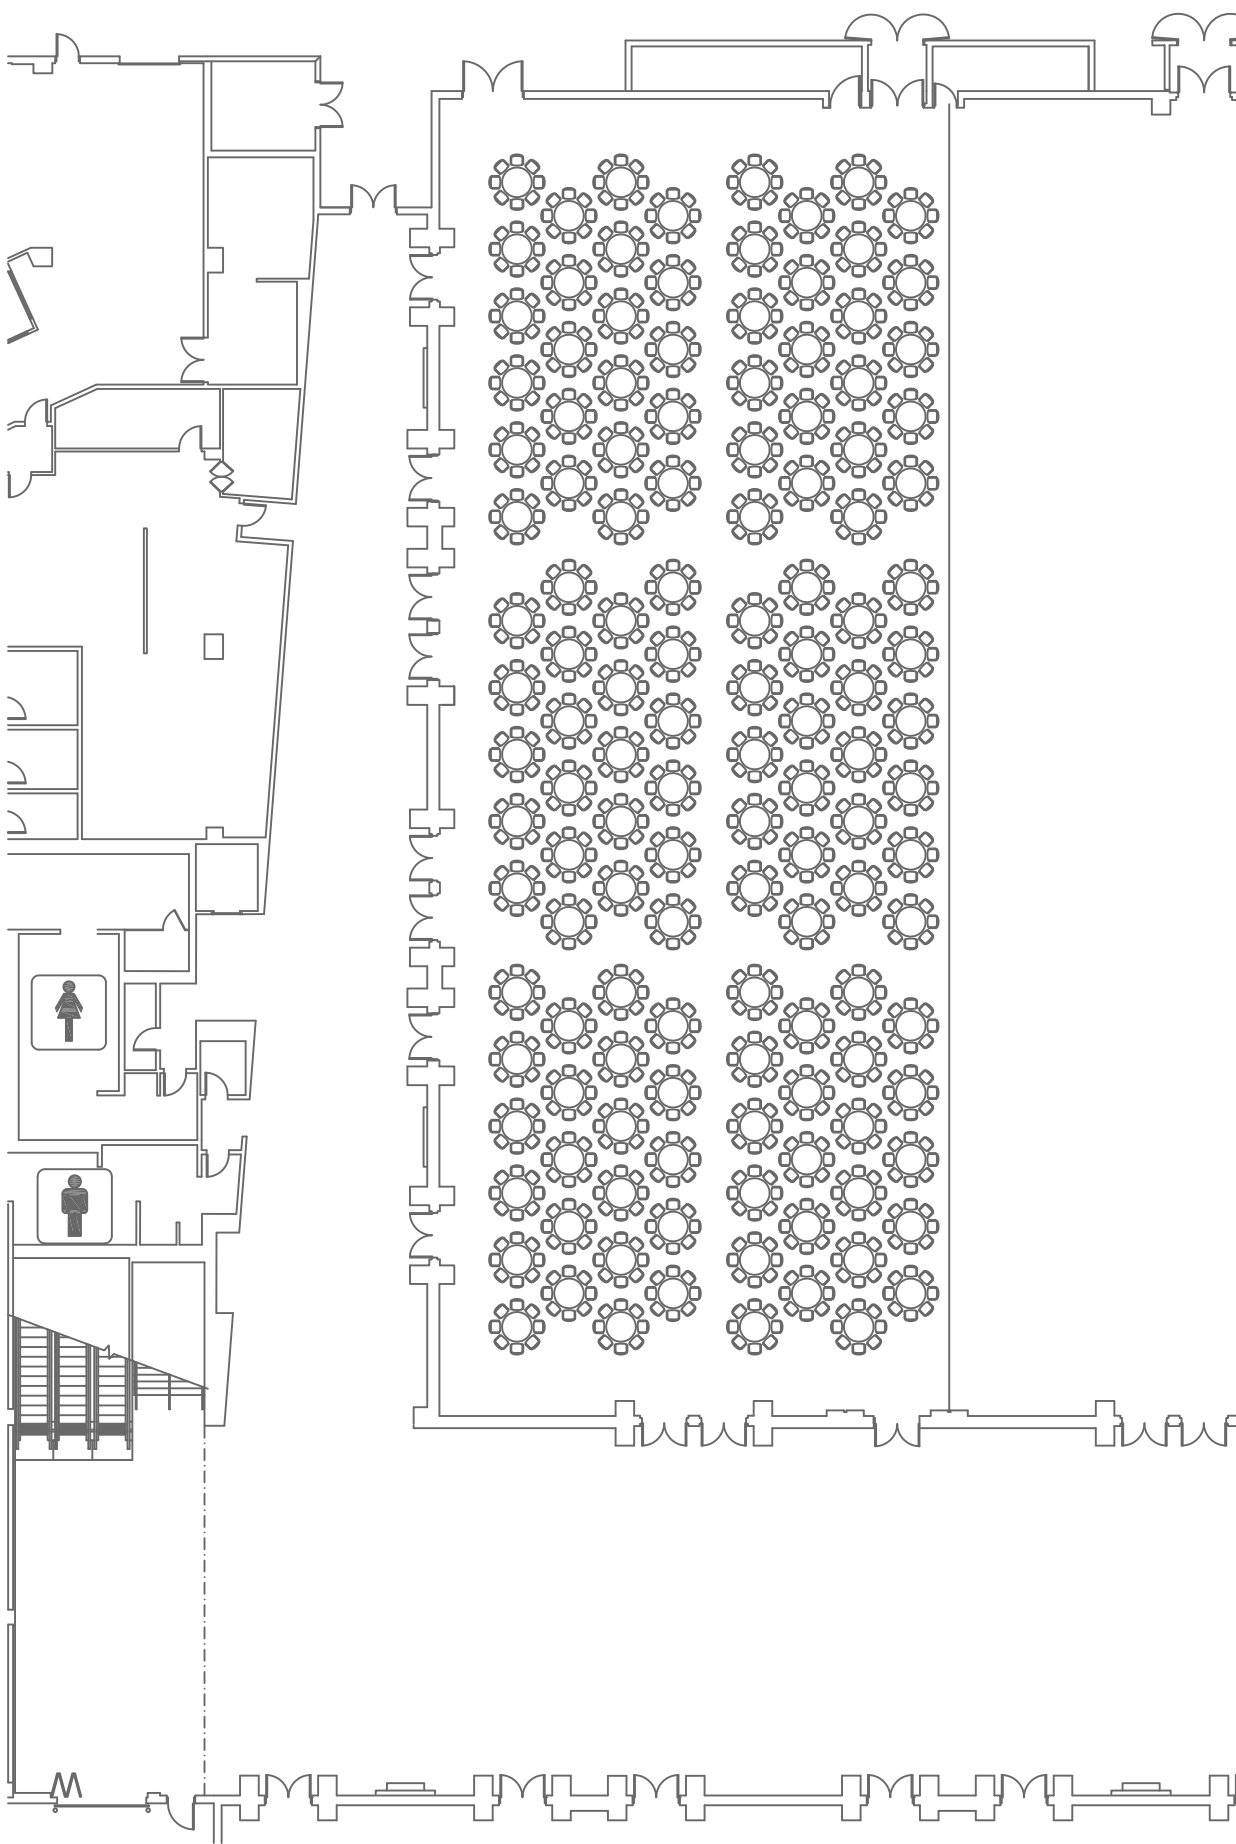

**Orlando Ballroom
Section OBC+IV-VI**

**Reception Set Up
Capacities**

Length	177'-3"
Width	68'-7"
Height	26'-0"
Area (SF)	12157
Recp	1056

Notes:

F R E E M A N

- Conventions
- Corporate Events
- Exhibits