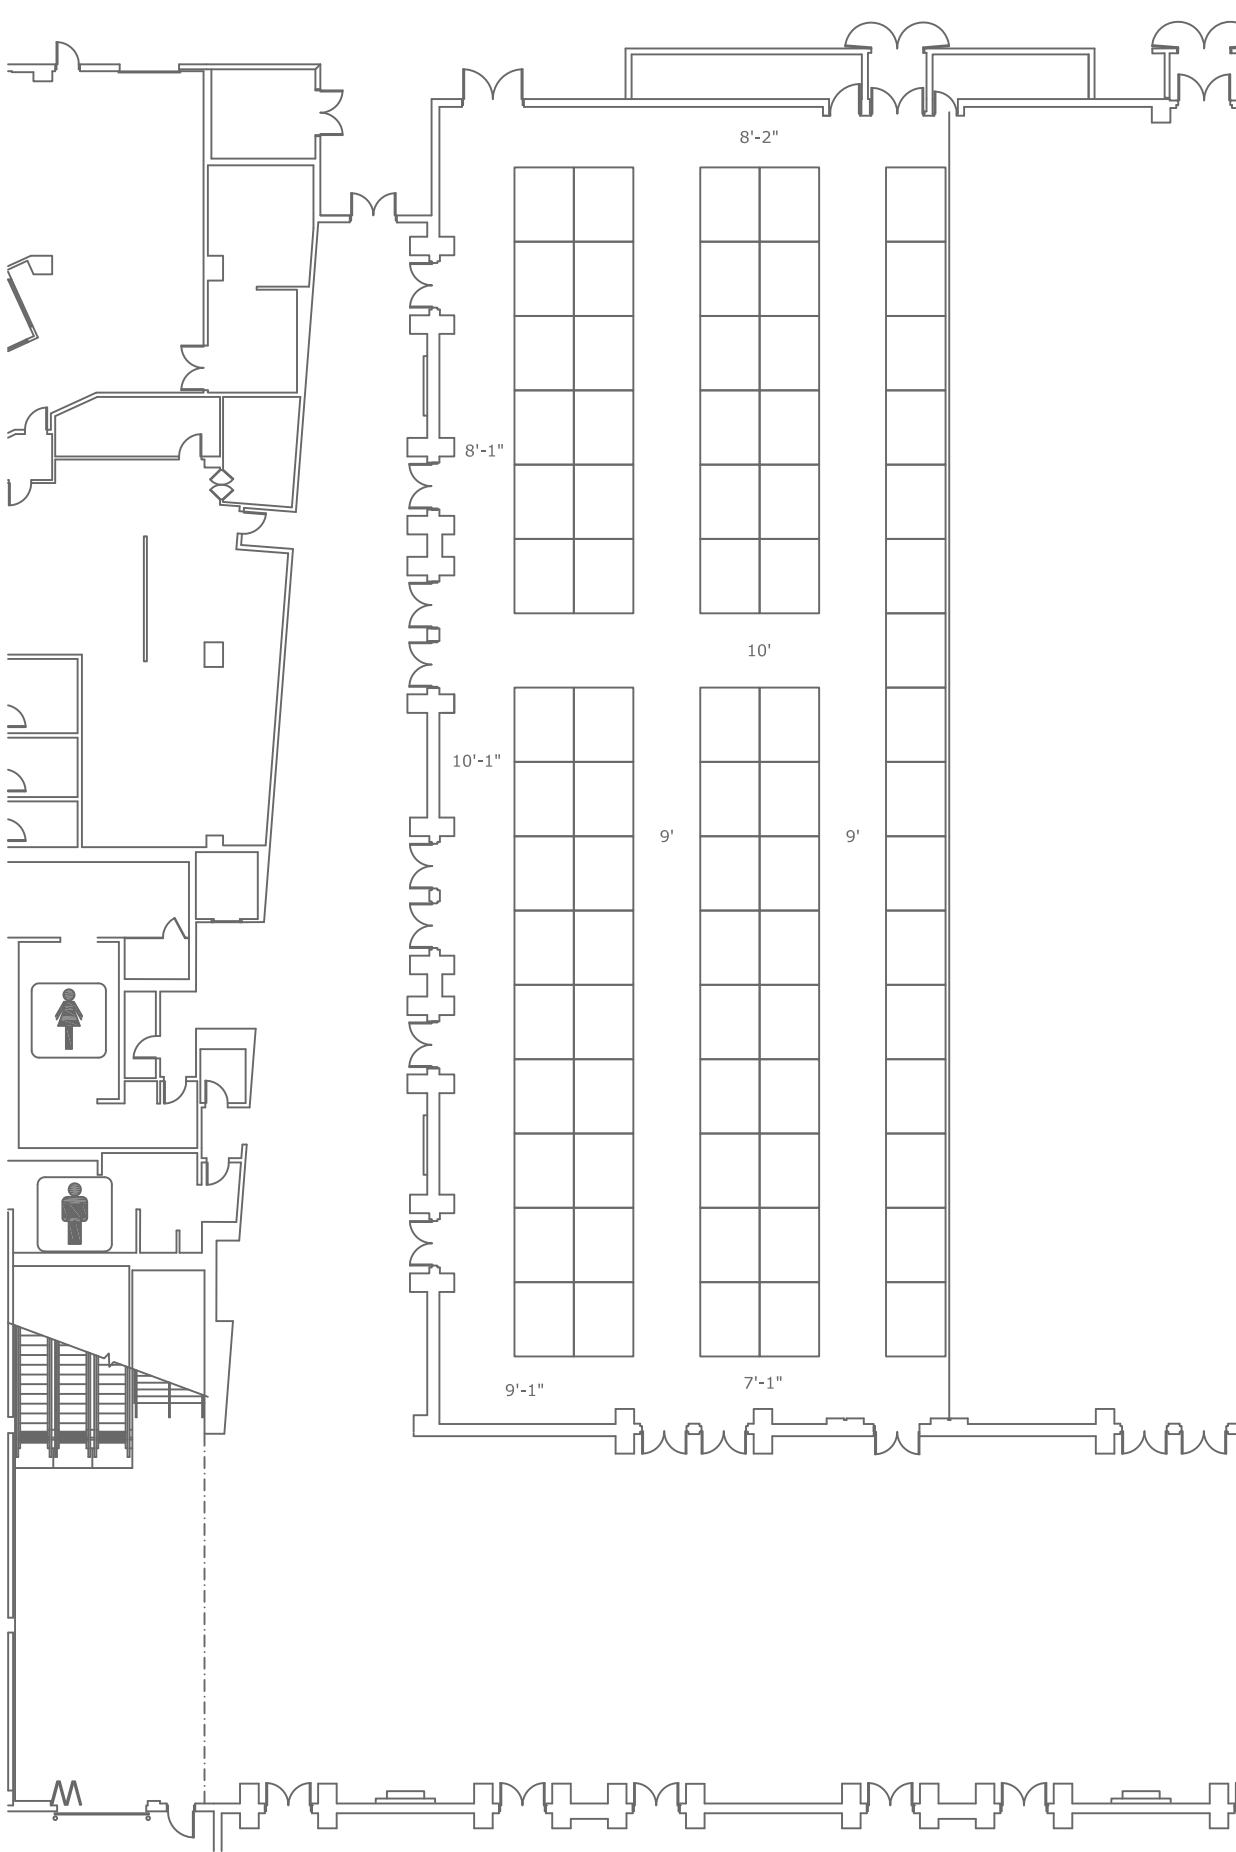

**Orlando Ballroom**  
Section OBC+IV-VI

**Booth Set Up Capacities**

Length	177'-3"
Width	68'-7"
Height	26'-0"
Area (SF)	12157
E8x10	76

**Notes:**

**F R E E M A N**

- Conventions
- Corporate Events
- Exhibits