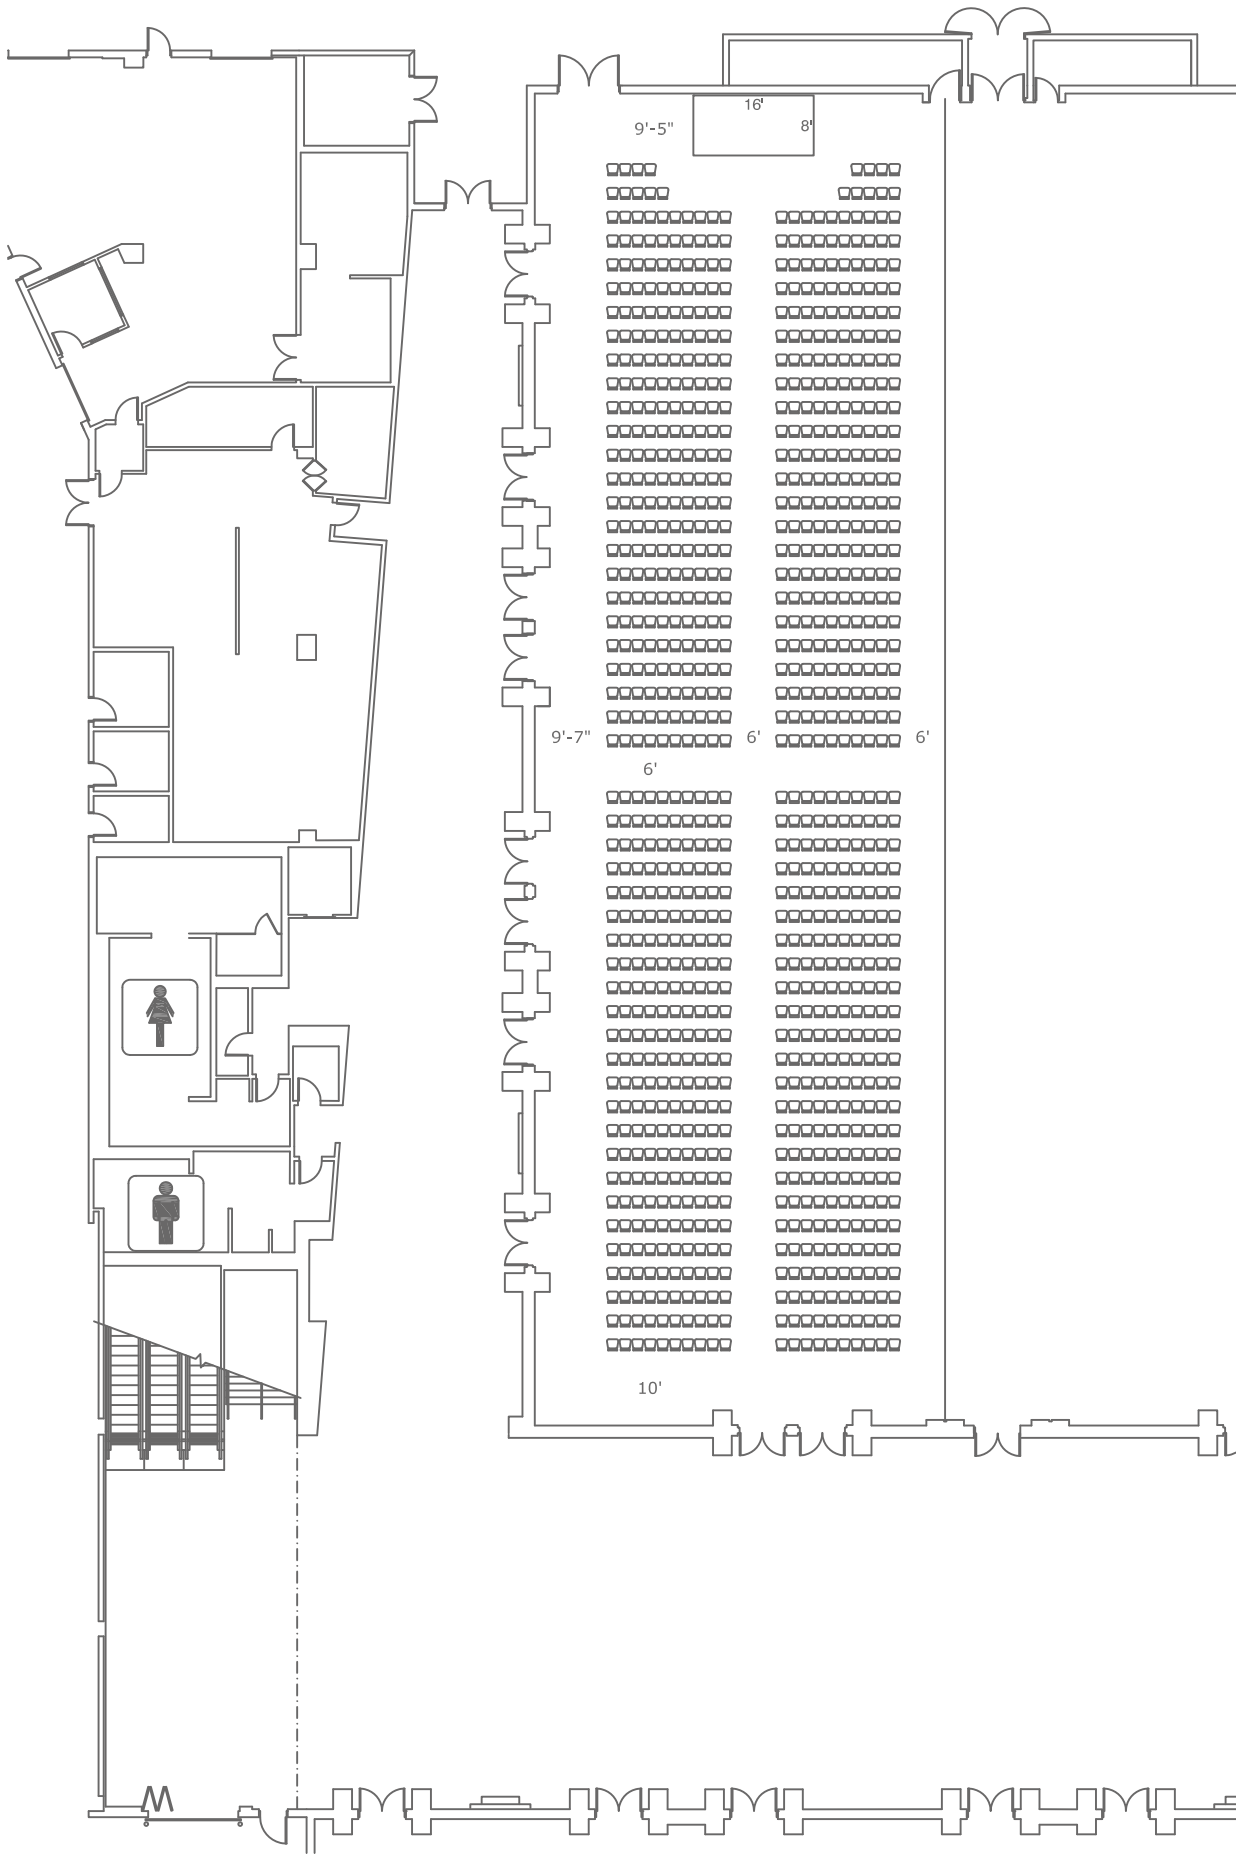

**Orlando Ballroom
Section IV-VI**

**Theater Set Up
Capacities**

Length	177'-3"
Width	54'-7"
Height	26'-0"
Area (SF)	9676
The	958

Notes:

F R E E M A N

- Conventions
- Corporate Events
- Exhibits