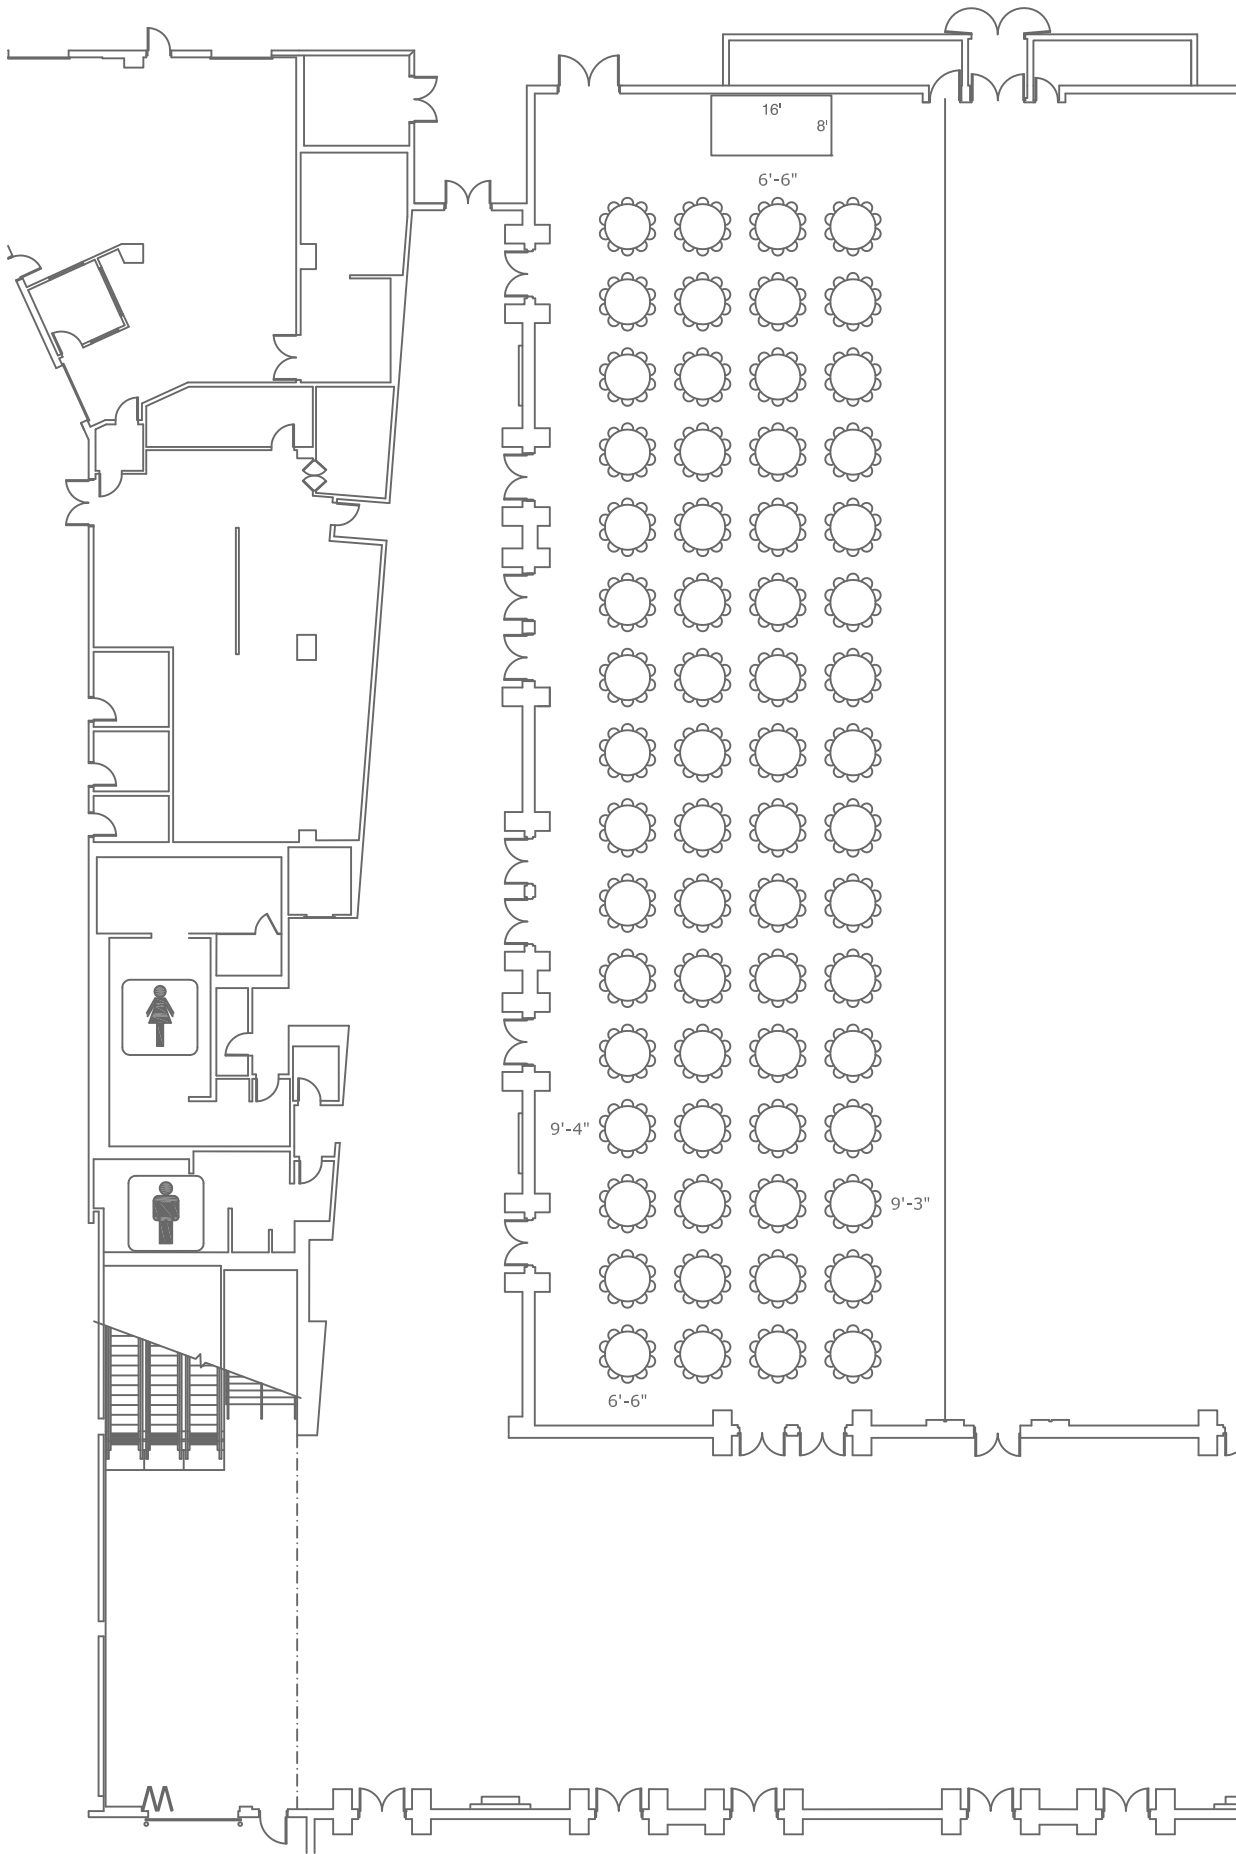

**Orlando Ballroom  
Section IV-VI**

**Banquet Set Up  
Capacities**

Length	177'-3"
Width	54'-7"
Height	26'-0"
Area (SF)	9676
RD10	640

**Notes:**

**F R E E M A N**

- Conventions
- Corporate Events
- Exhibits