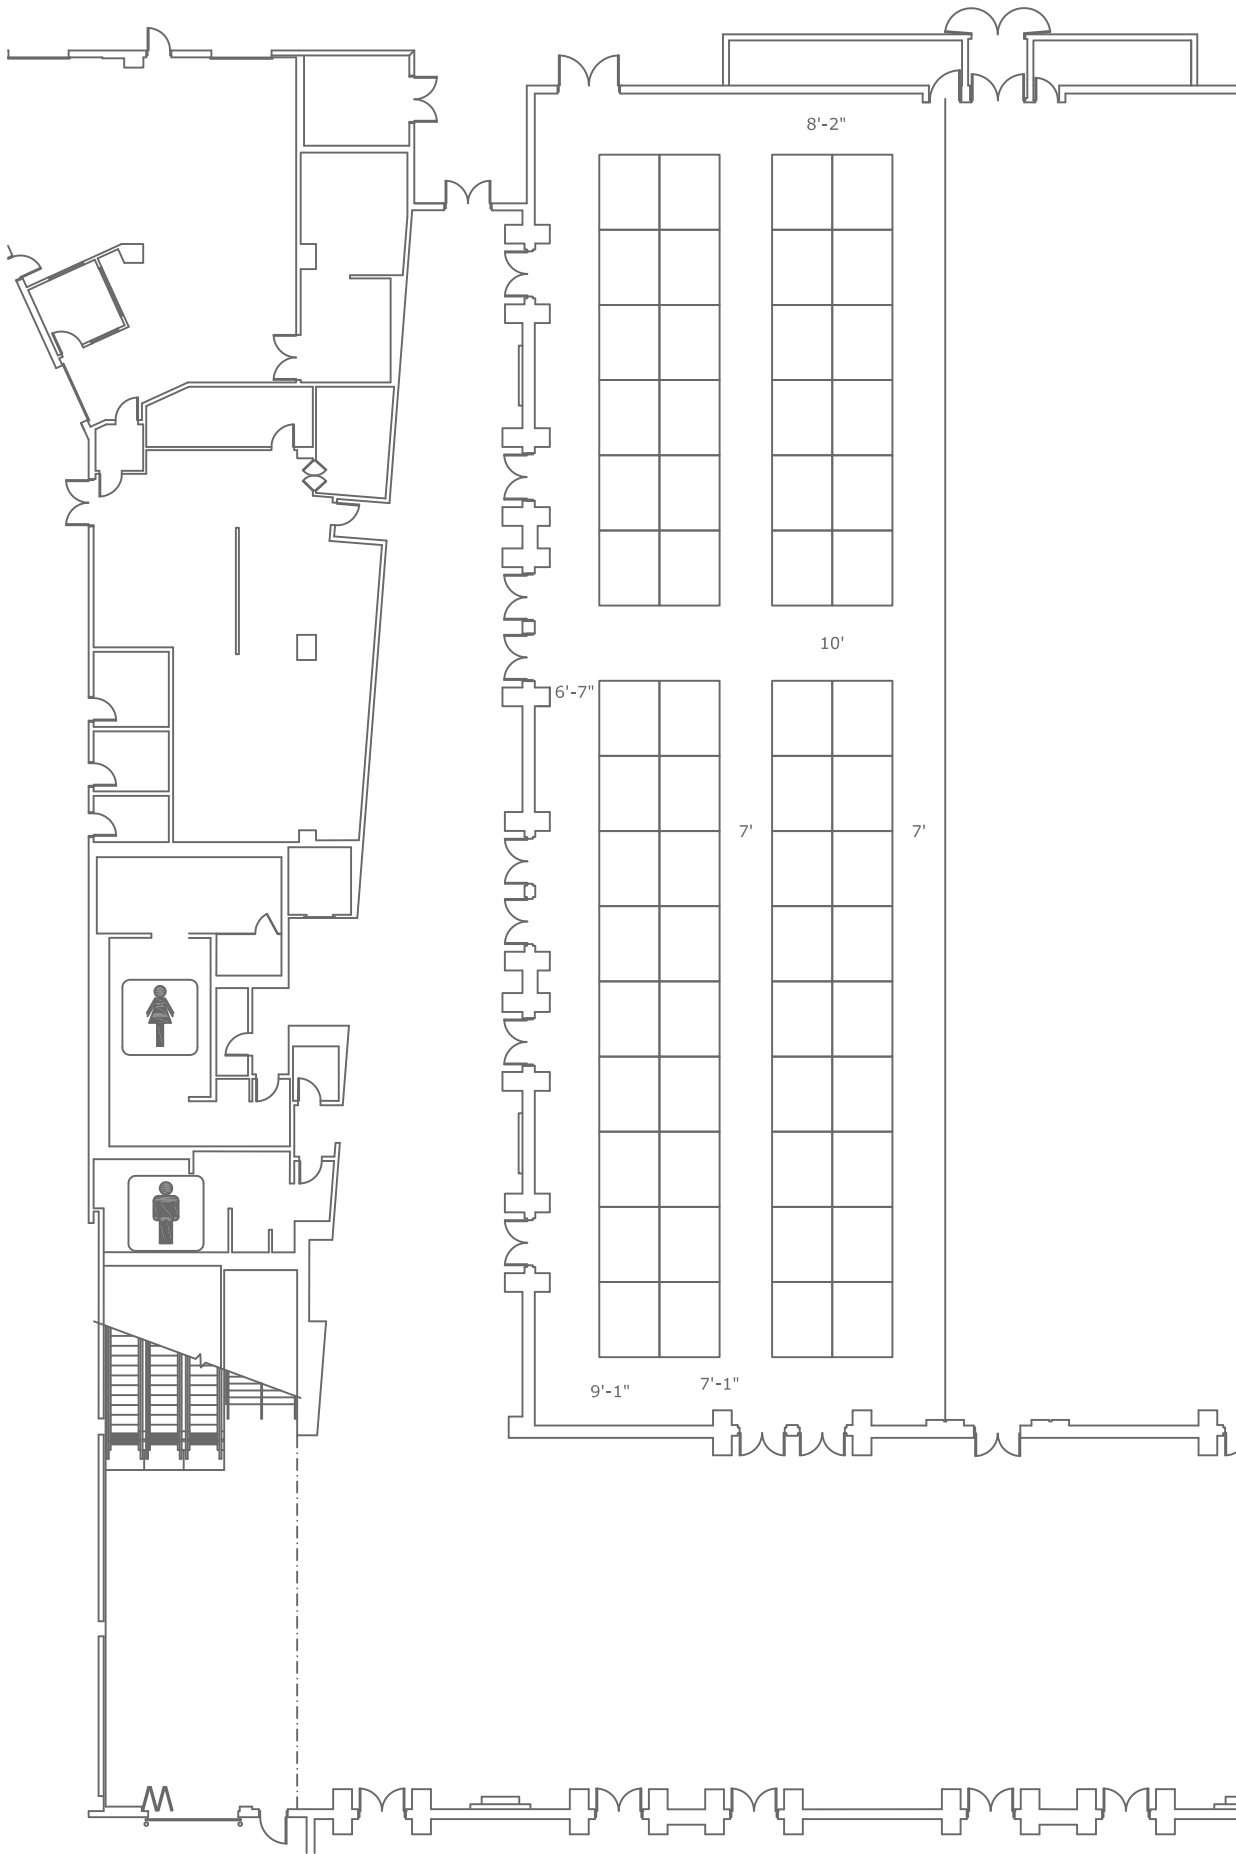

**Orlando Ballroom  
Section IV-VI**

**Booth Set Up  
Capacities**

Length	177'-3"
Width	54'-7"
Height	26'-0"
Area (SF)	9676
E8x10	60

**Notes:**

**F R E E M A N**

- Conventions
- Corporate Events
- Exhibits