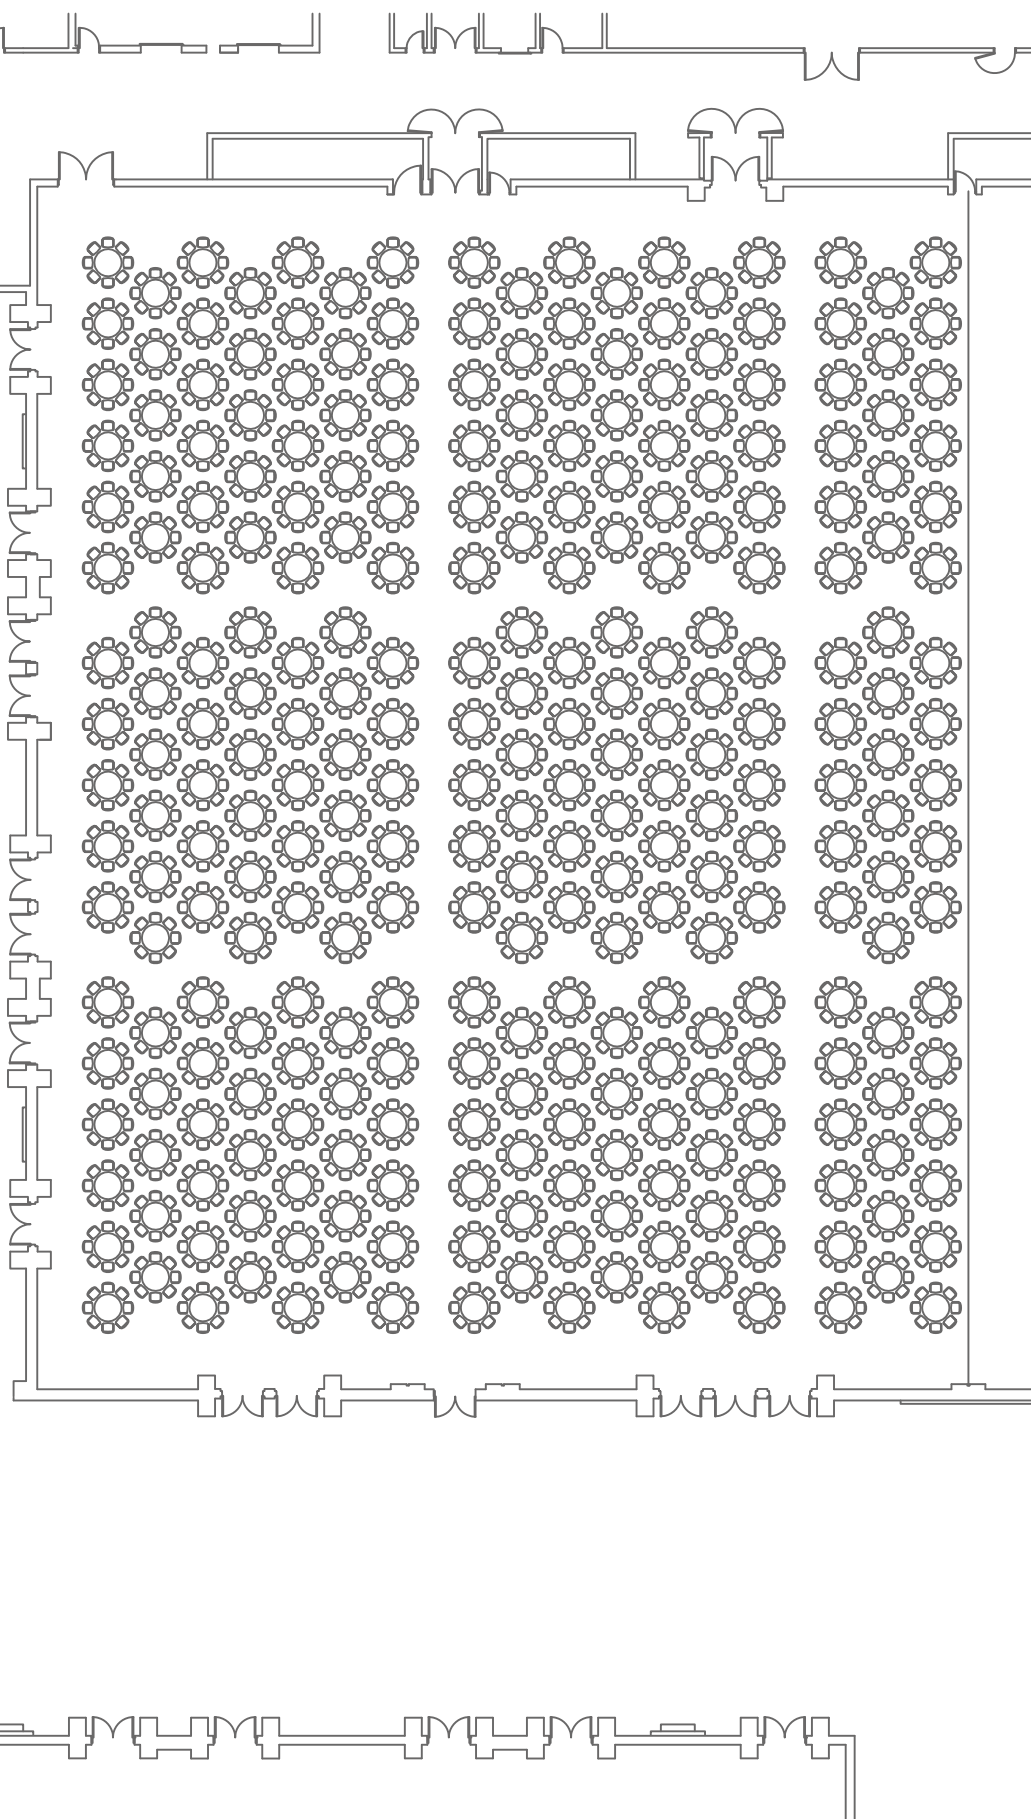

**Orlando Ballroom
Section III-VI**

**Reception Set Up
Capacities**

Length	177'-3"
Width	137'-7"
Height	26'-0"
Area (SF)	24319
Recp	2256

Notes:

F R E E M A N

- Conventions
- Corporate Events
- Exhibits