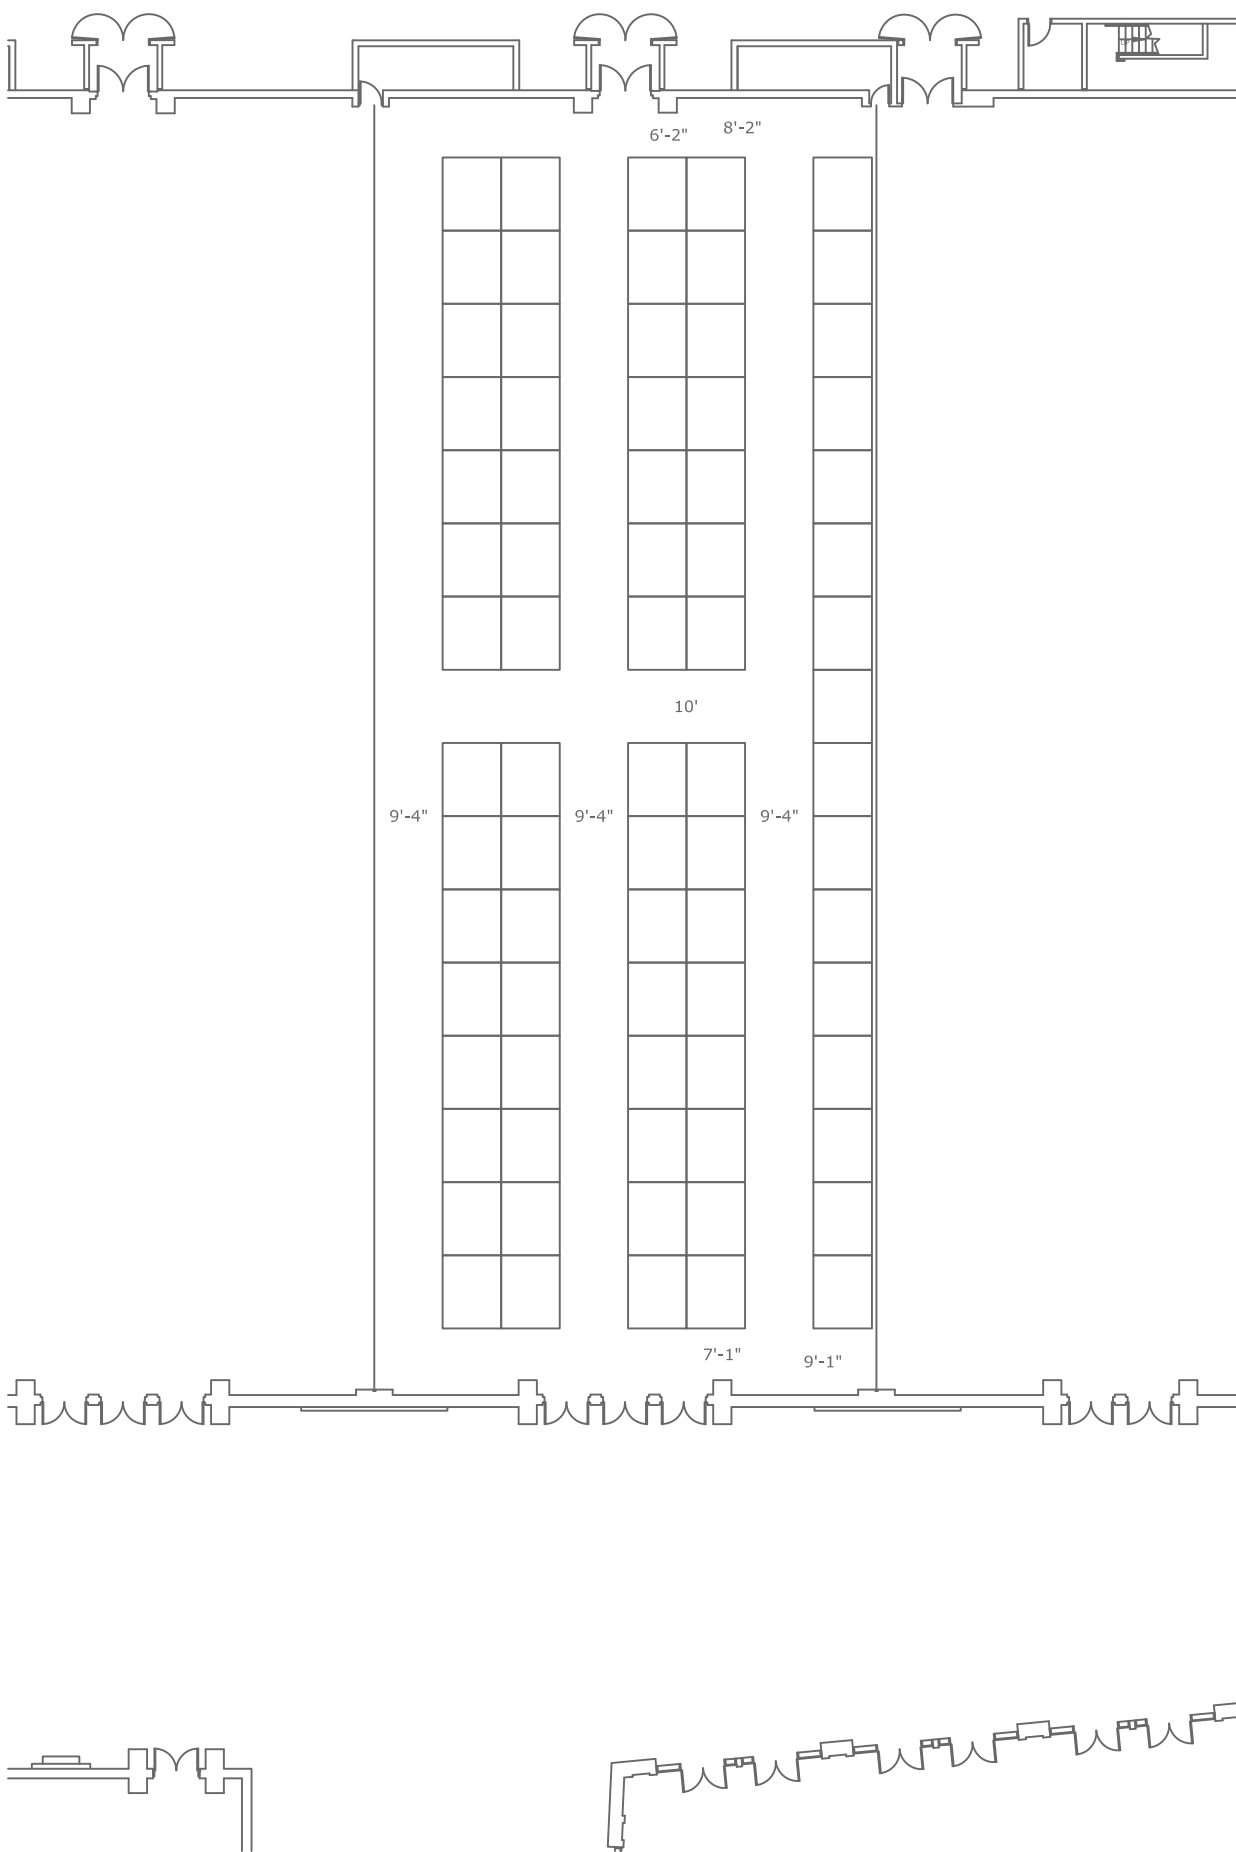

**Orlando Ballroom  
Section II**

**Booth Set Up  
Capacities**

Length	177'-3"
Width	68'-7"
Height	26'-0"
Area (SF)	12161
E8x10	76

**Notes:**

**F R E E M A N**

- Conventions
- Corporate Events
- Exhibits