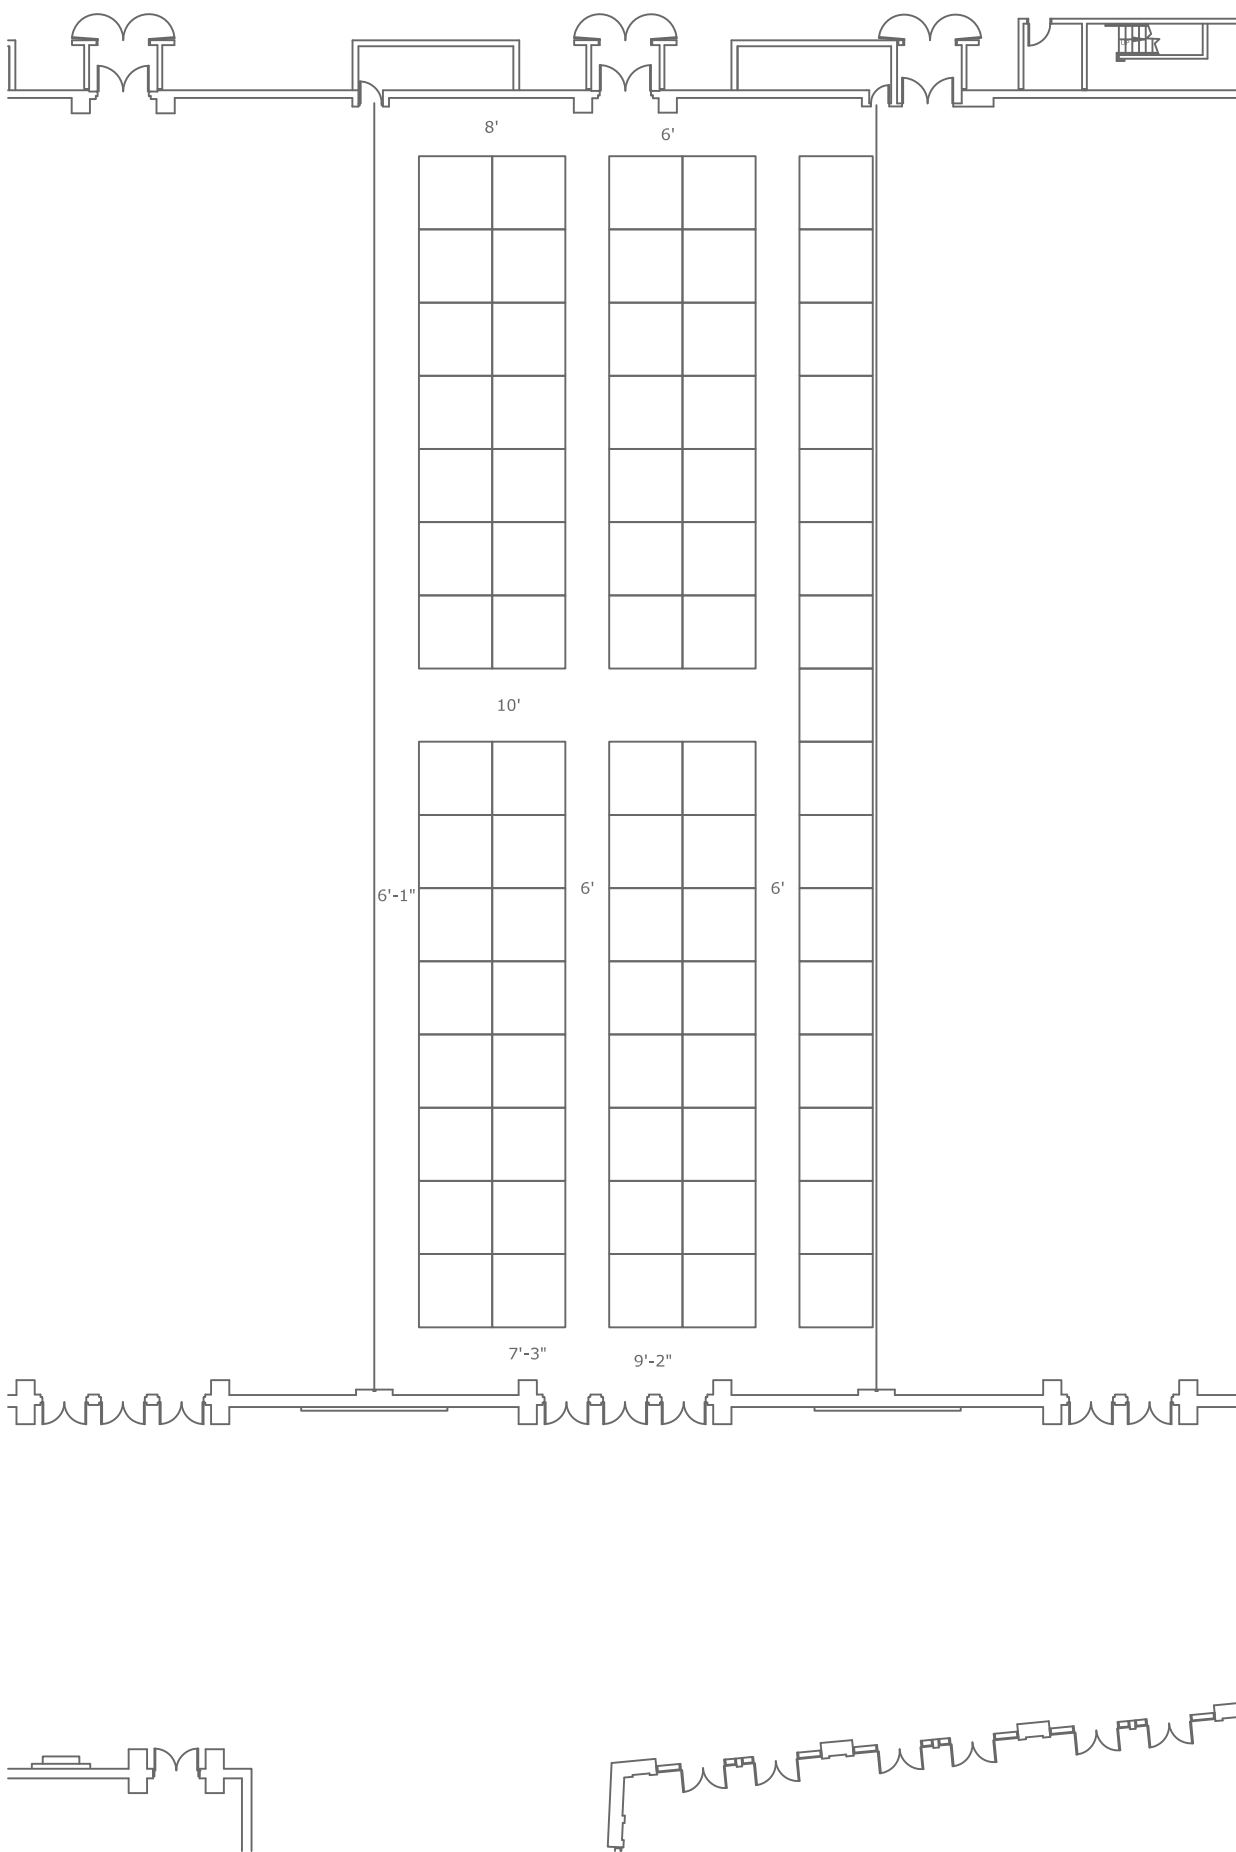

**Orlando Ballroom  
Section II**

**Booth Set Up  
Capacities**

Length	177'-3"
Width	68'-7"
Height	26'-0"
Area (SF)	12161
E10x10	75

**Notes:**

**F R E E M A N**

- Conventions
- Corporate Events
- Exhibits