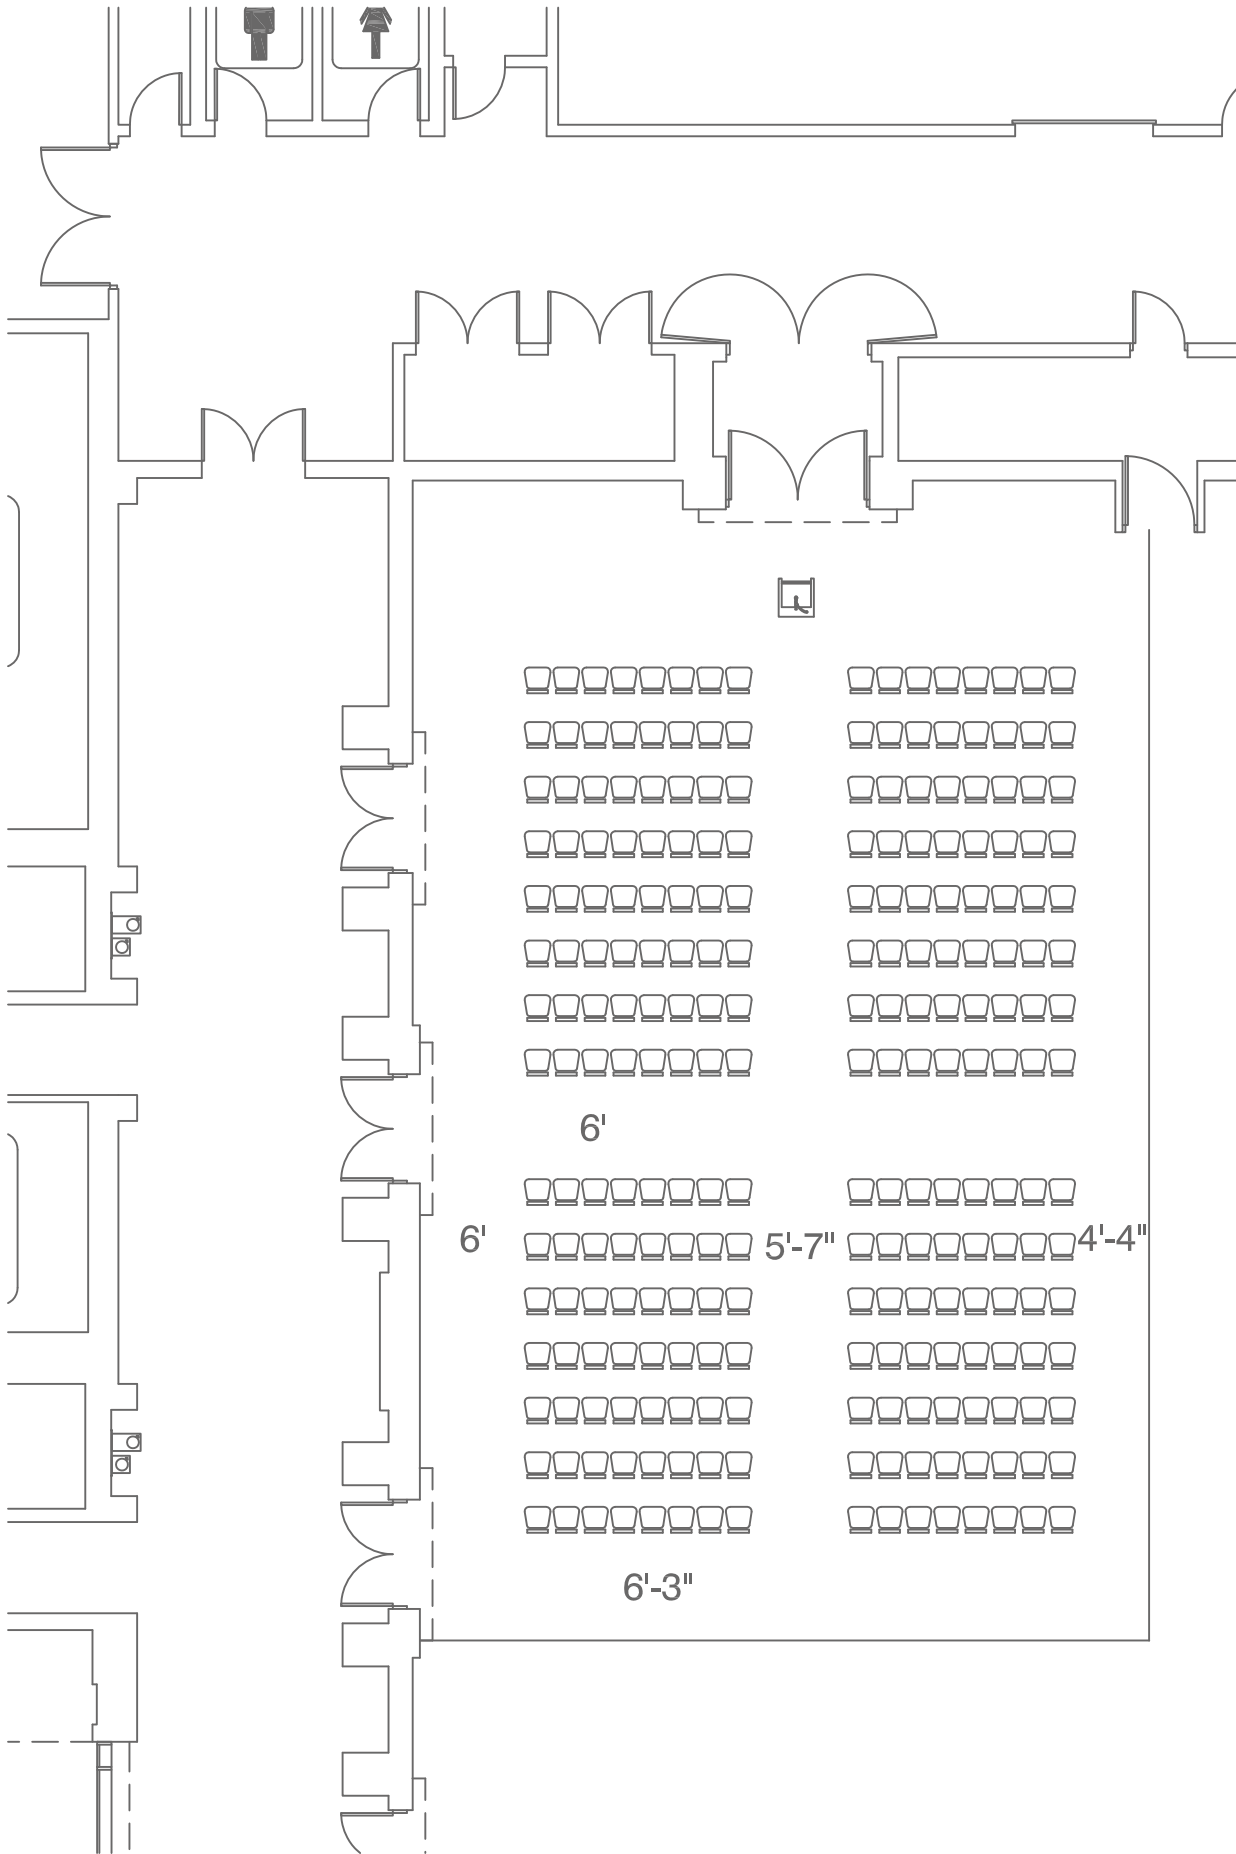

**Florida Ballroom
Section 6-7**

**Theater Set Up
Capacities**

Length	67'-3"
Width	43'-8"
Height	17'-6"
Area (SF)	2959
The	240

Notes:

F R E E M A N

- Conventions
- Corporate Events
- Exhibits