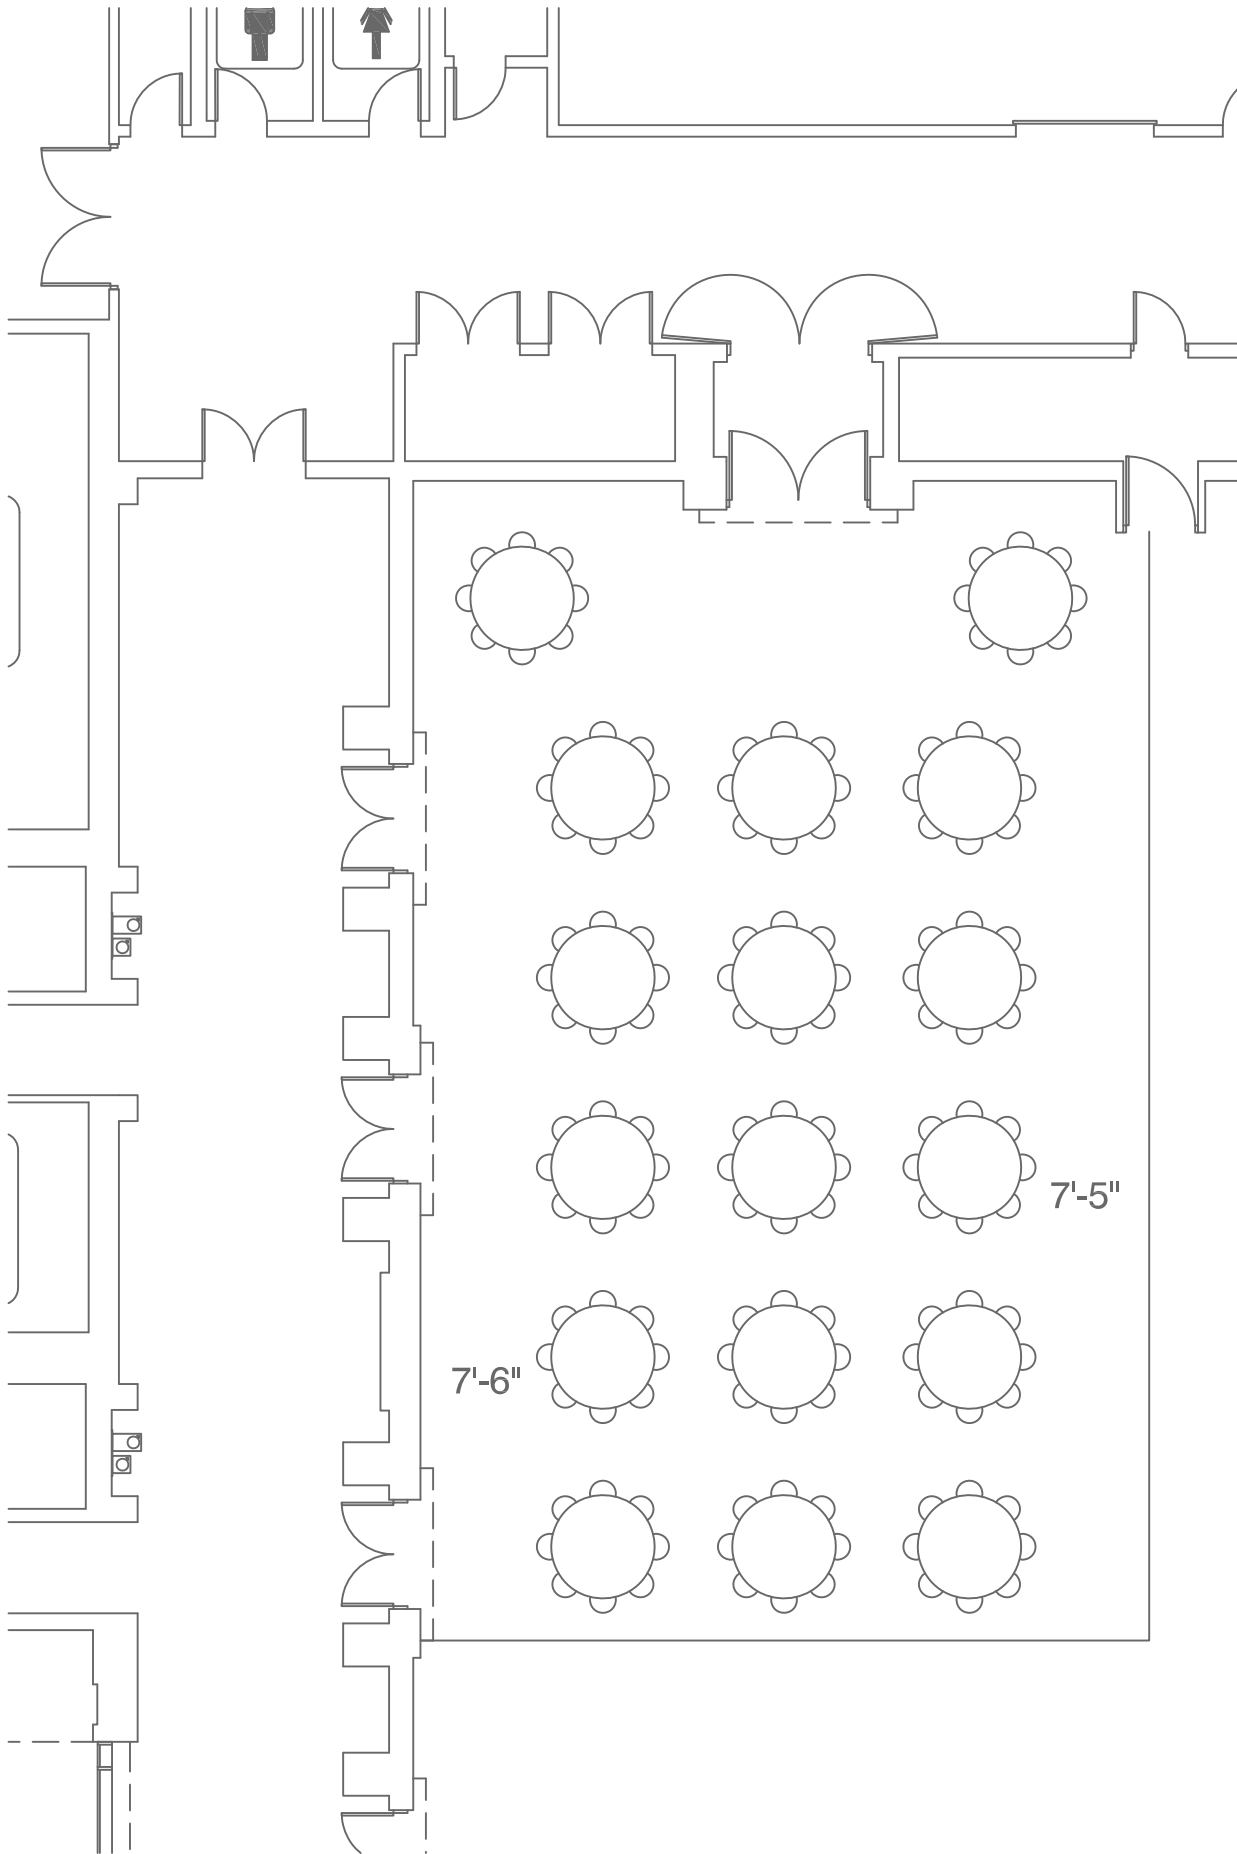

**Florida Ballroom
Section 6-7**

**Banquet Set Up
Capacities**

Length	67'-3"
Width	43'-8"
Height	17'-6"
Area (SF)	2959
RD8	136

Notes:

F R E E M A N

- Conventions
- Corporate Events
- Exhibits