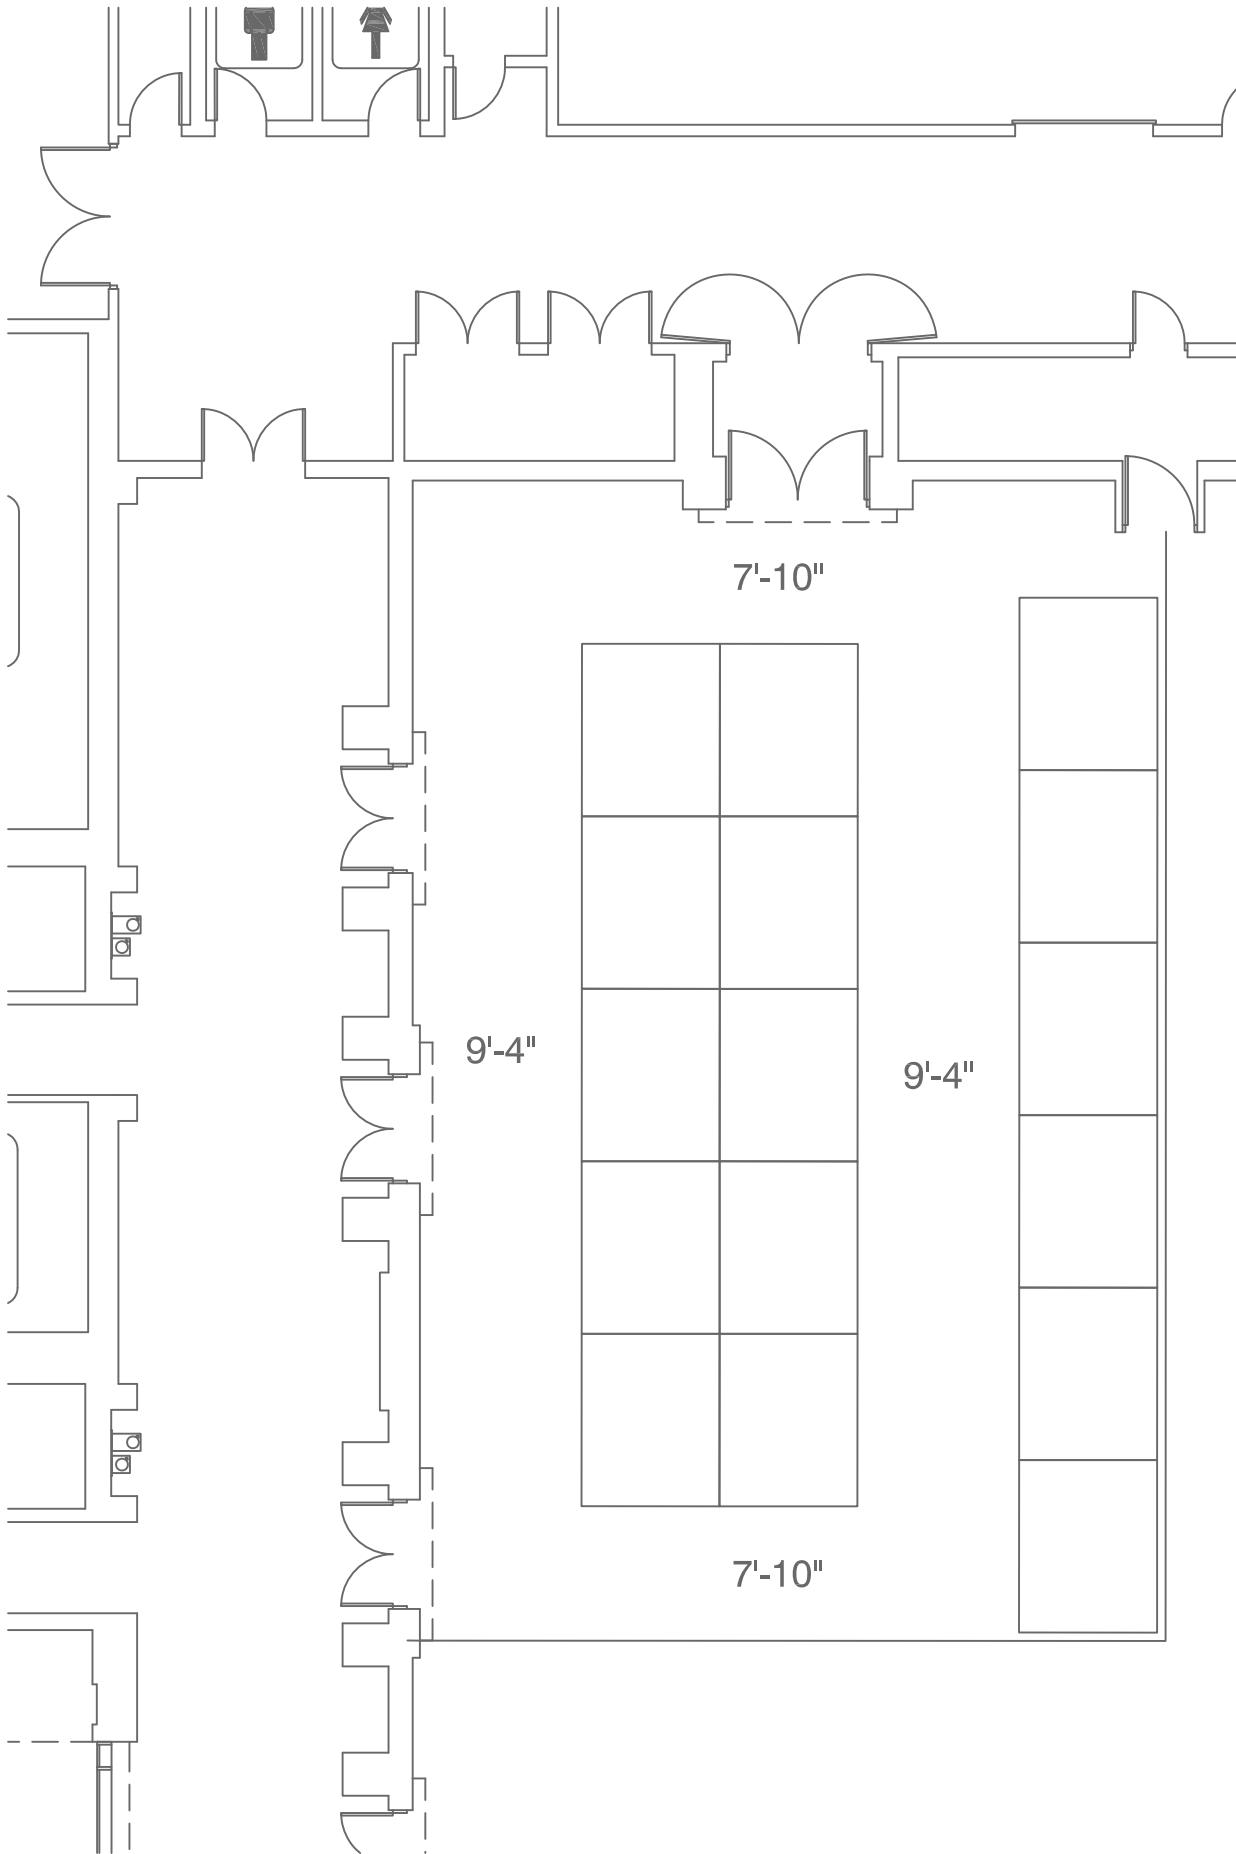

**Florida Ballroom  
Section 6-7**

**Booth Set Up  
Capacities**

Length	67'-3"
Width	43'-8"
Height	17'-6"
Area (SF)	2959
E8x10	16

**Notes:**

**F R E E M A N**

- Conventions
- Corporate Events
- Exhibits