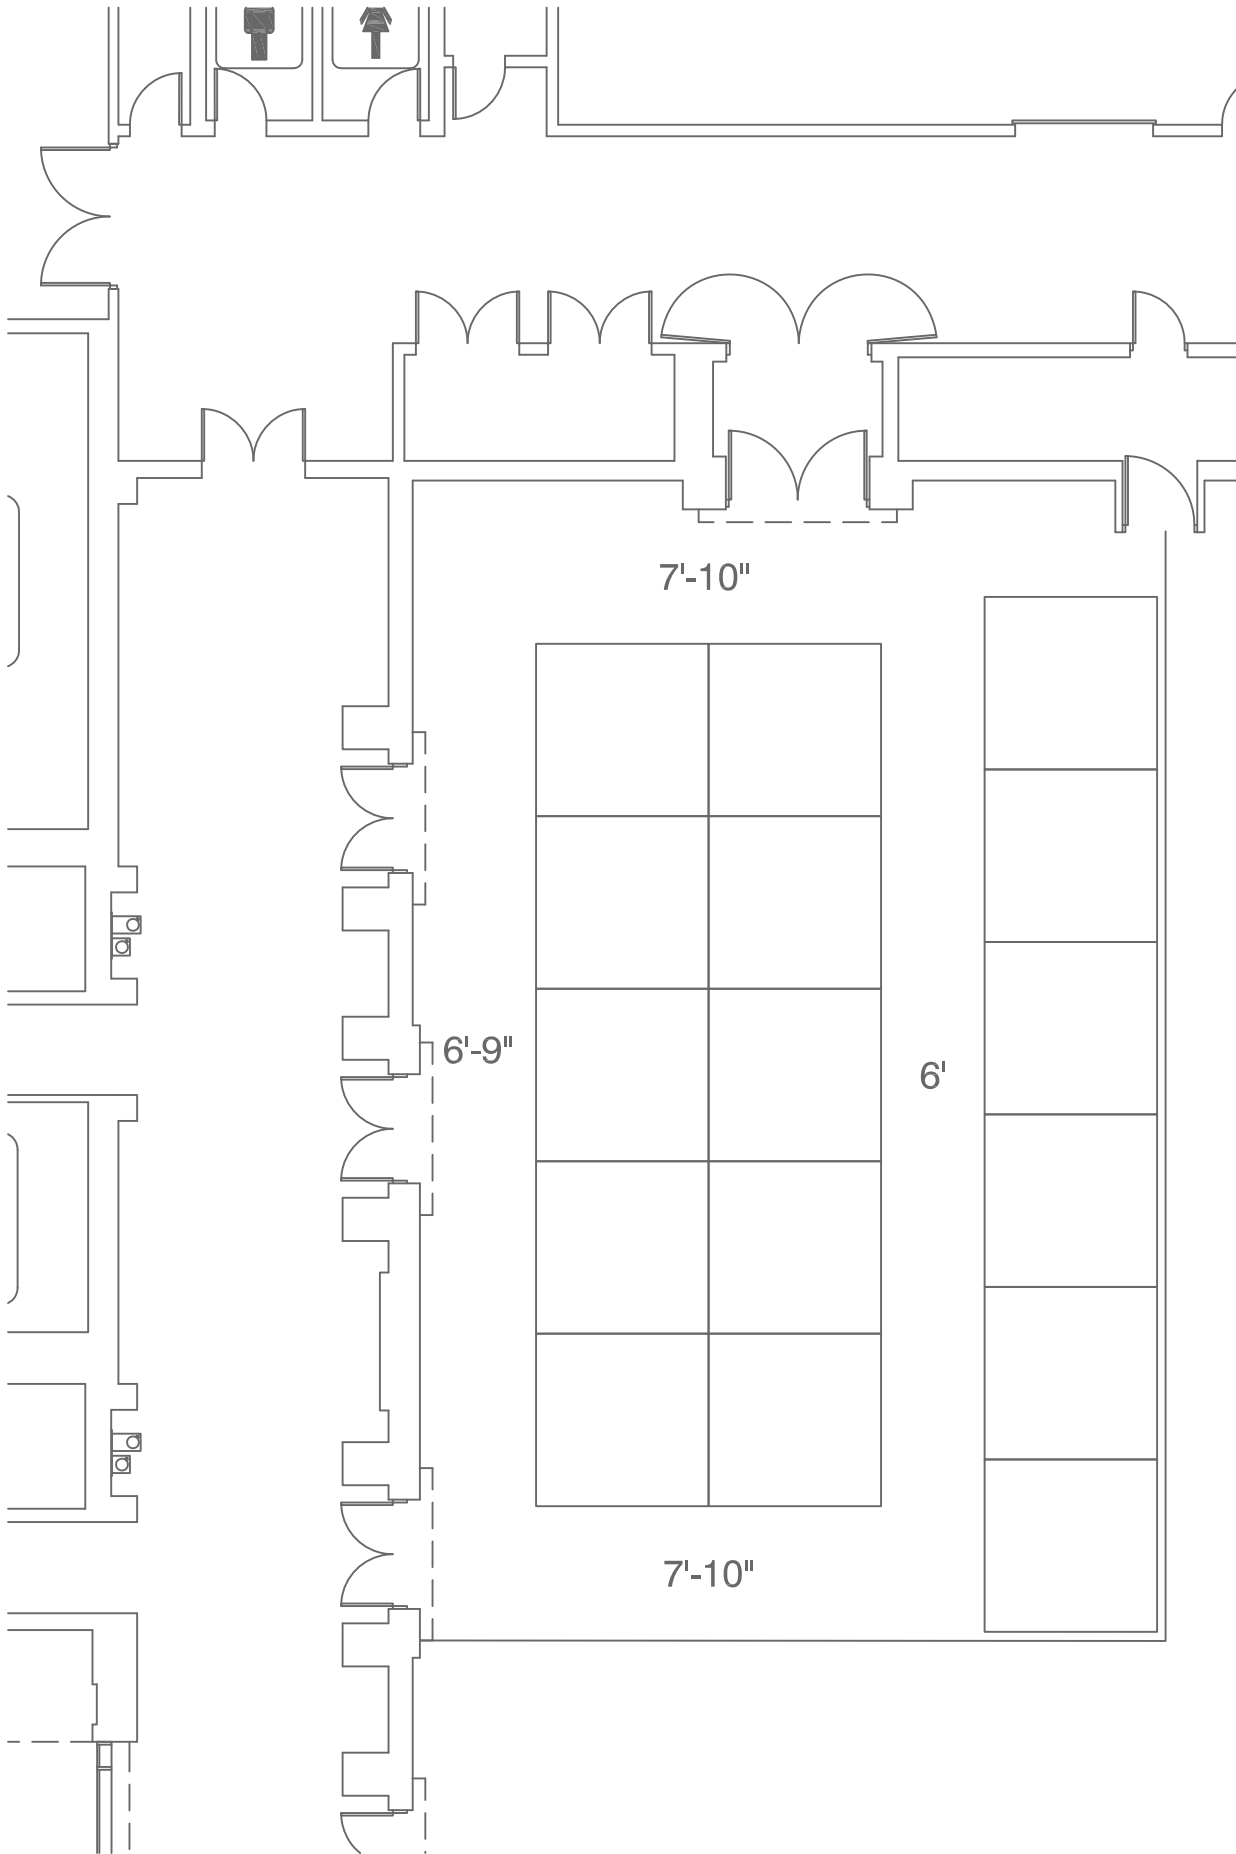

**Florida Ballroom  
Section 6-7**

**Booth Set Up  
Capacities**

Length	67'-3"
Width	43'-8"
Height	17'-6"
Area (SF)	2959
E10x10	16

**Notes:**

**F R E E M A N**

- Conventions
- Corporate Events
- Exhibits