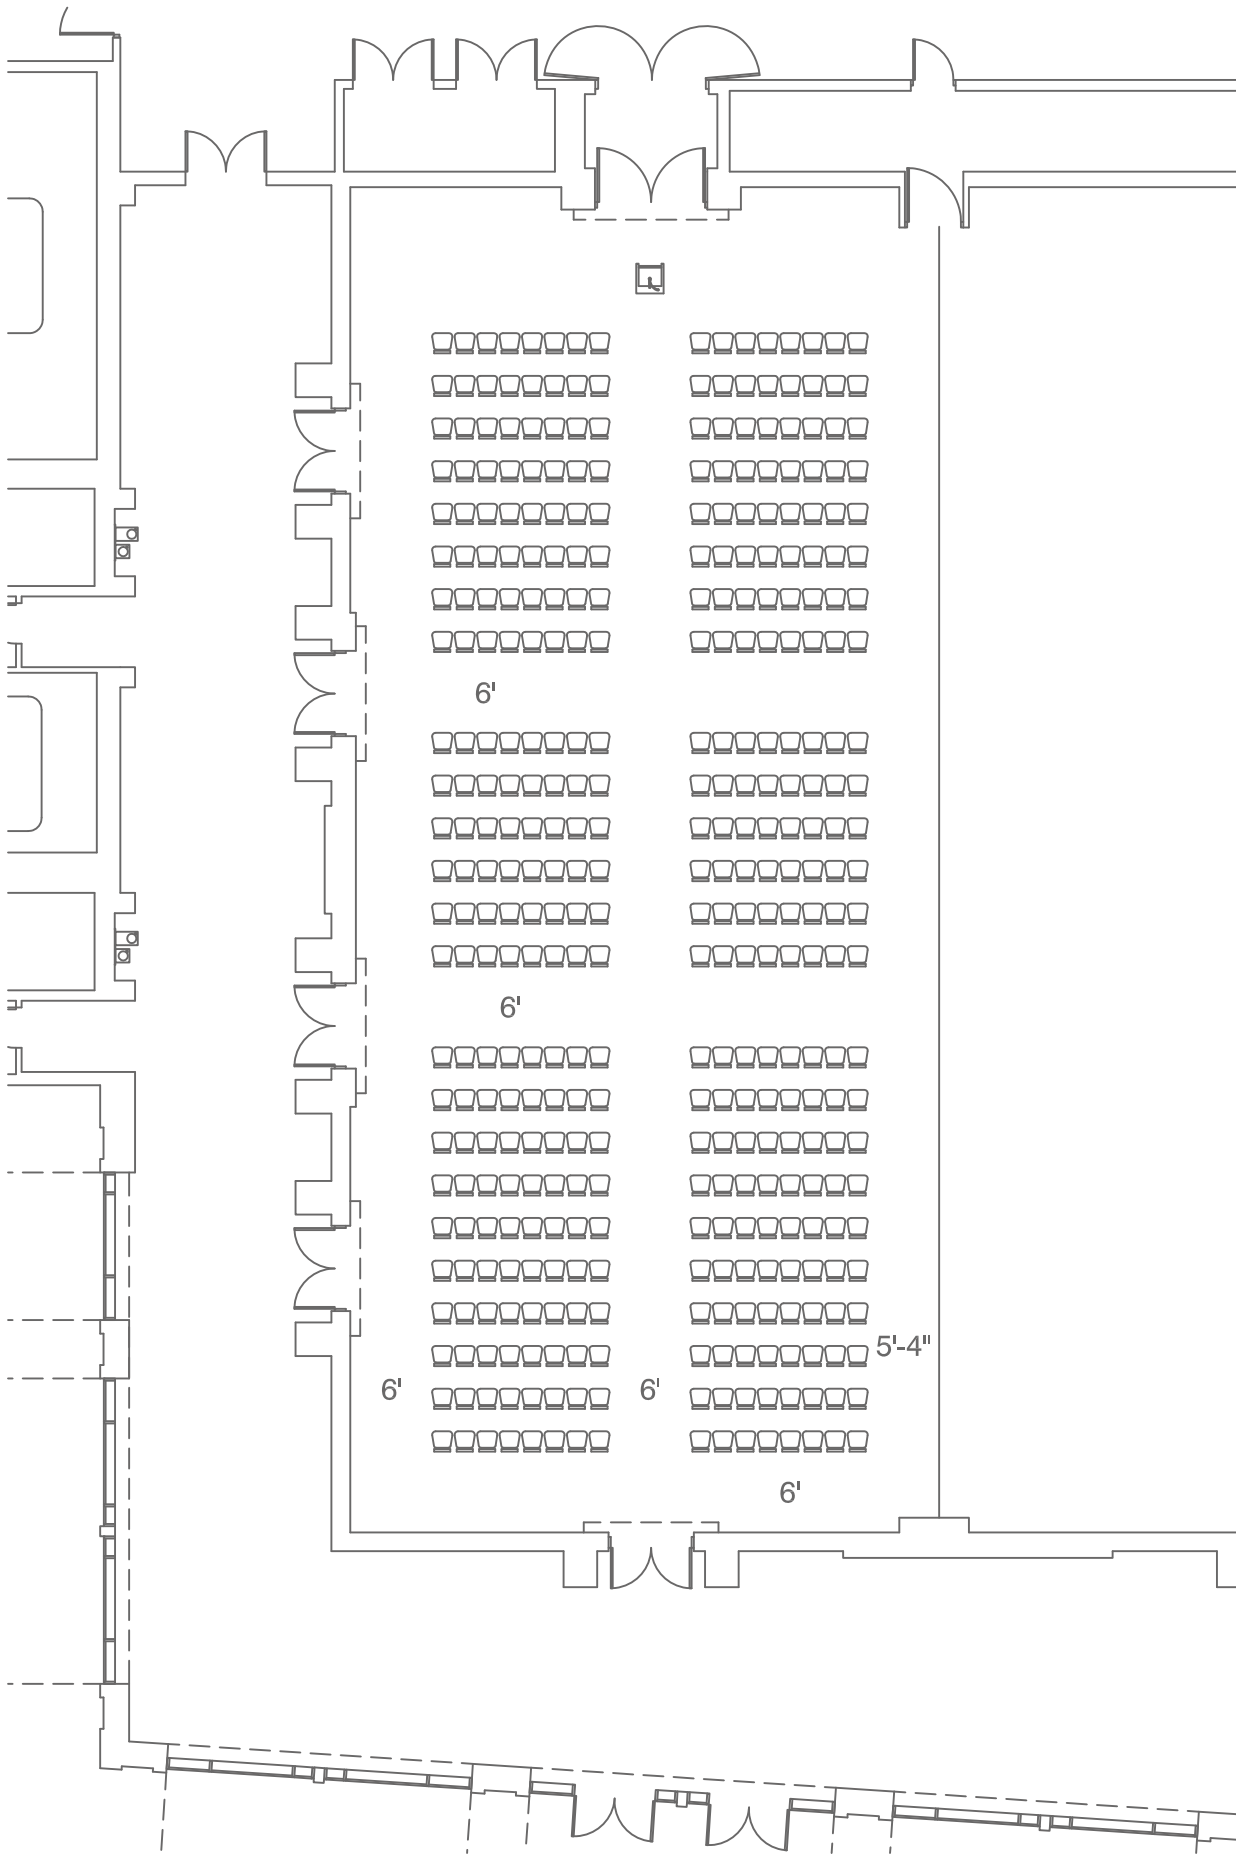

**Florida Ballroom
Section 5-7**

**Theater Set Up
Capacities**

Length	99'-10"
Width	43'-8"
Height	17'-6"
Area (SF)	4376
The	384

Notes:

F R E E M A N

- Conventions
- Corporate Events
- Exhibits