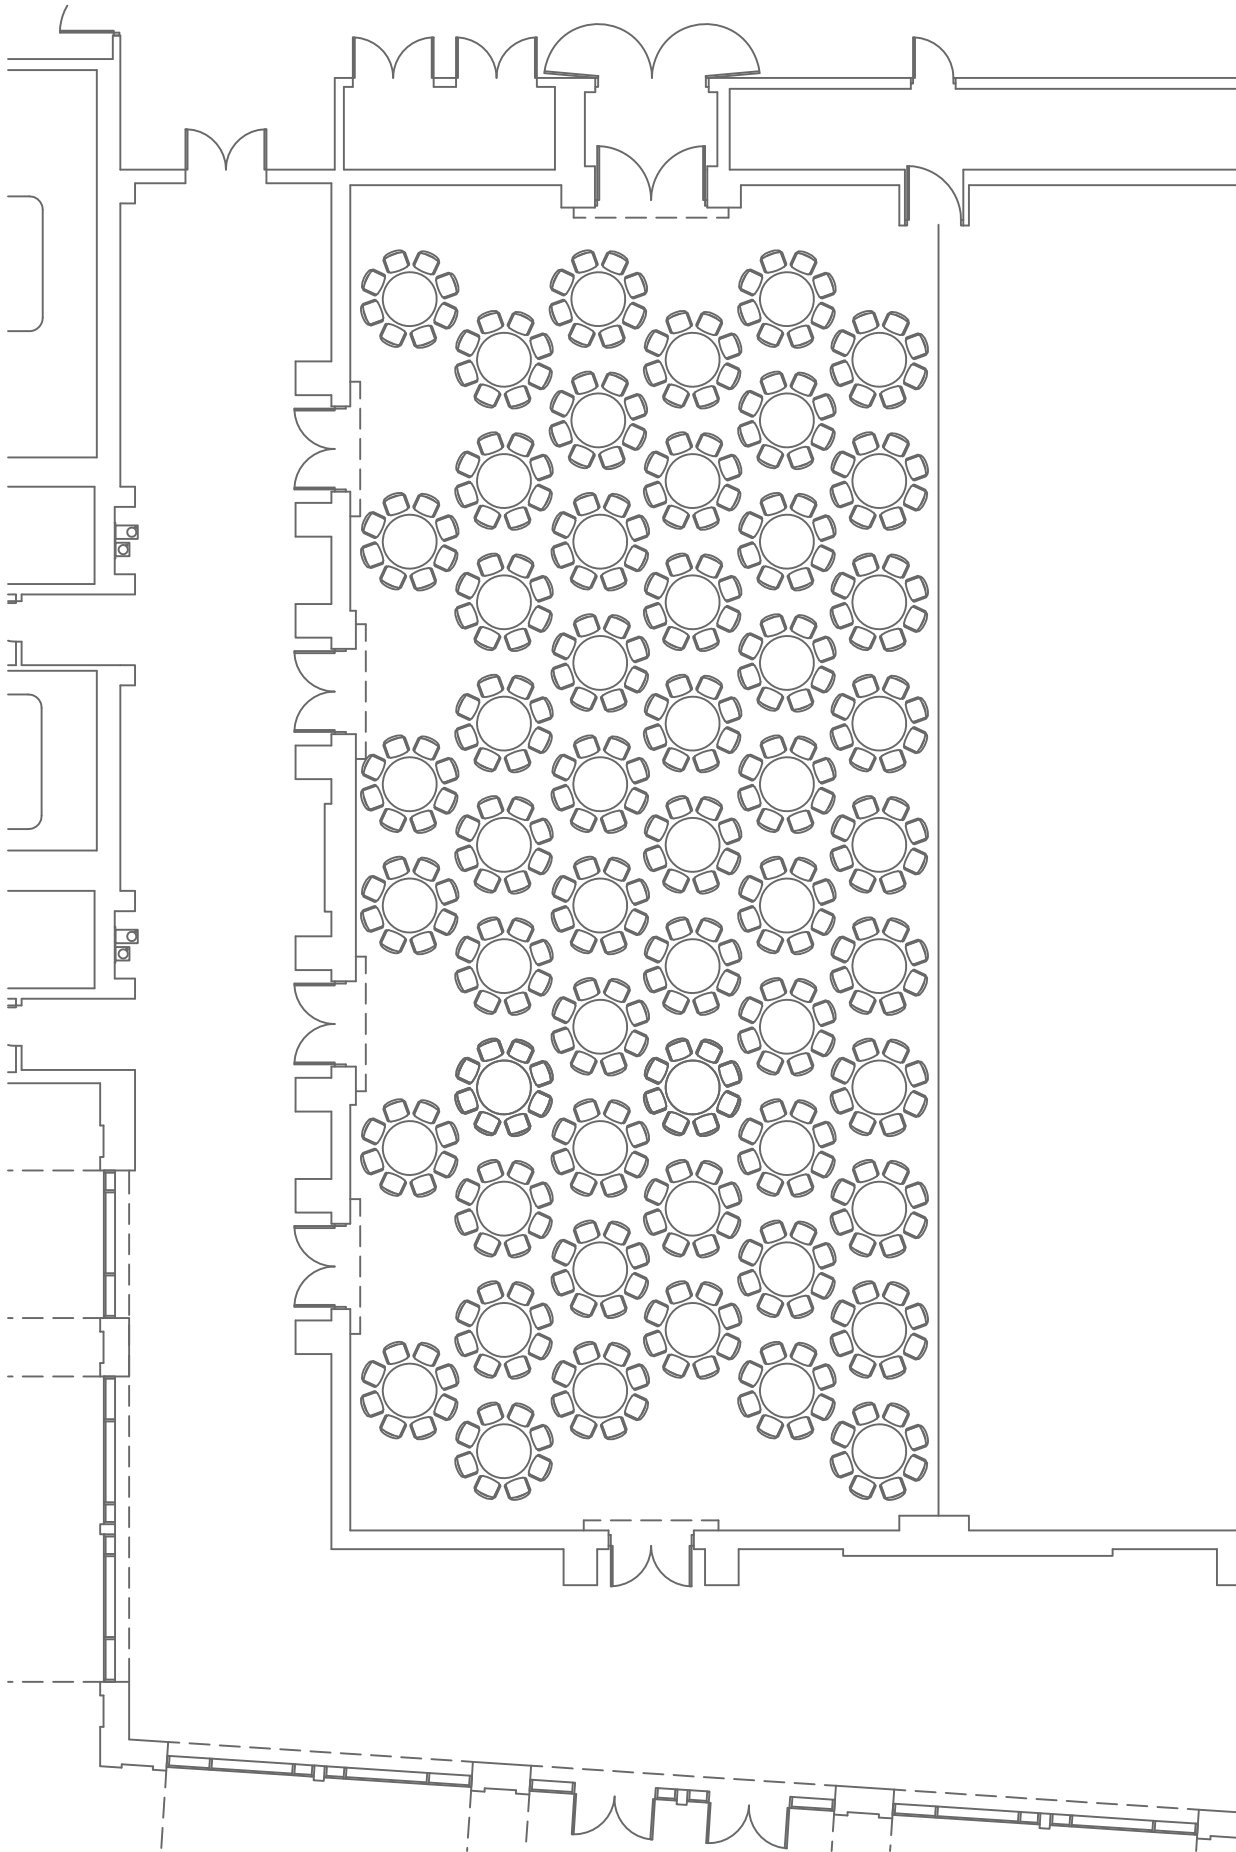

**Florida Ballroom
Section 5-7**

**Reception Set Up
Capacities**

Length	99'-10"
Width	43'-8"
Height	17'-6"
Area (SF)	4376
Recp	440

Notes:

F R E E M A N

- Conventions
- Corporate Events
- Exhibits