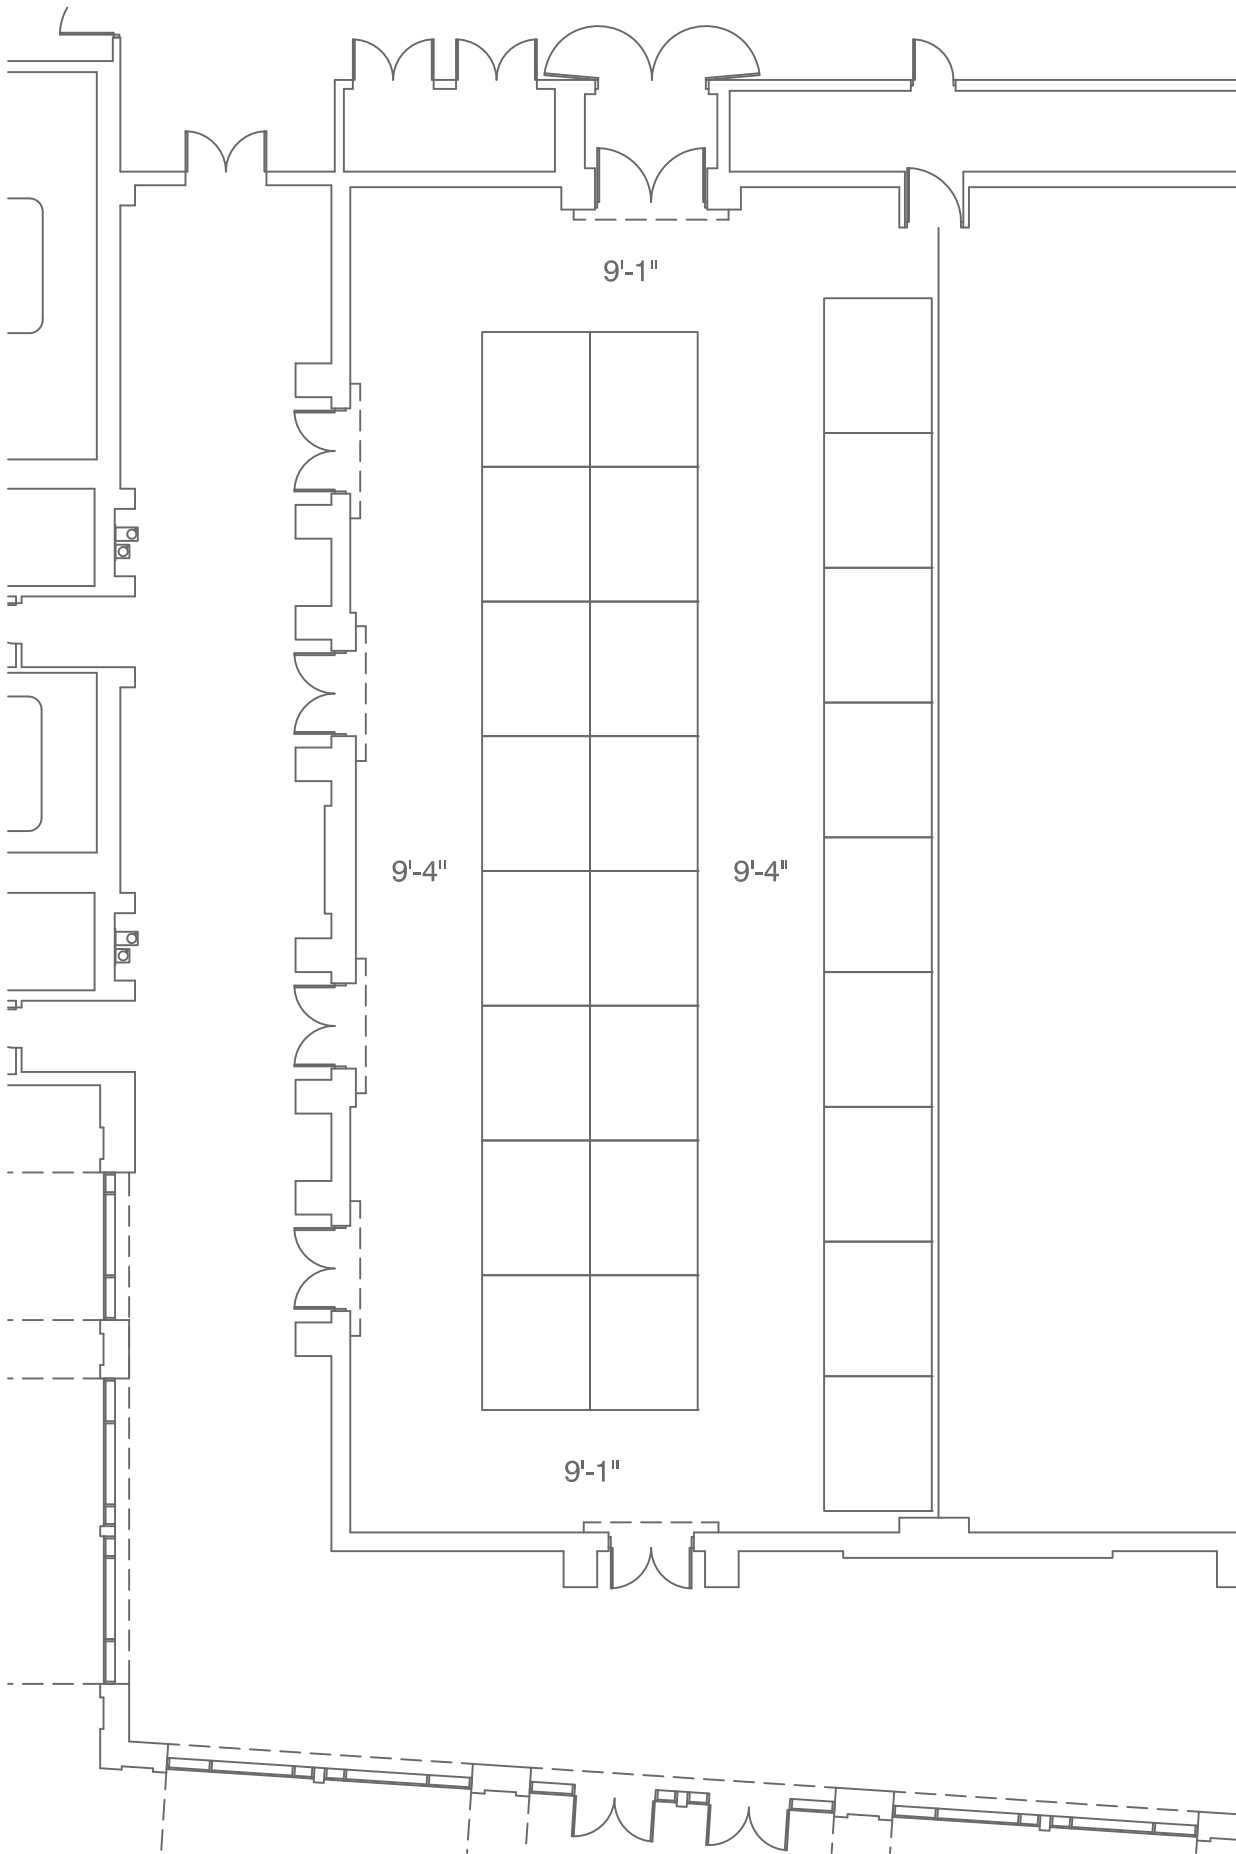

**Florida Ballroom
Section 5-7**

**Booth Set Up
Capacities**

Length	99'-10"
Width	43'-8"
Height	17'-6"
Area (SF)	4376
E8x10	25

Notes:

F R E E M A N

- Conventions
- Corporate Events
- Exhibits