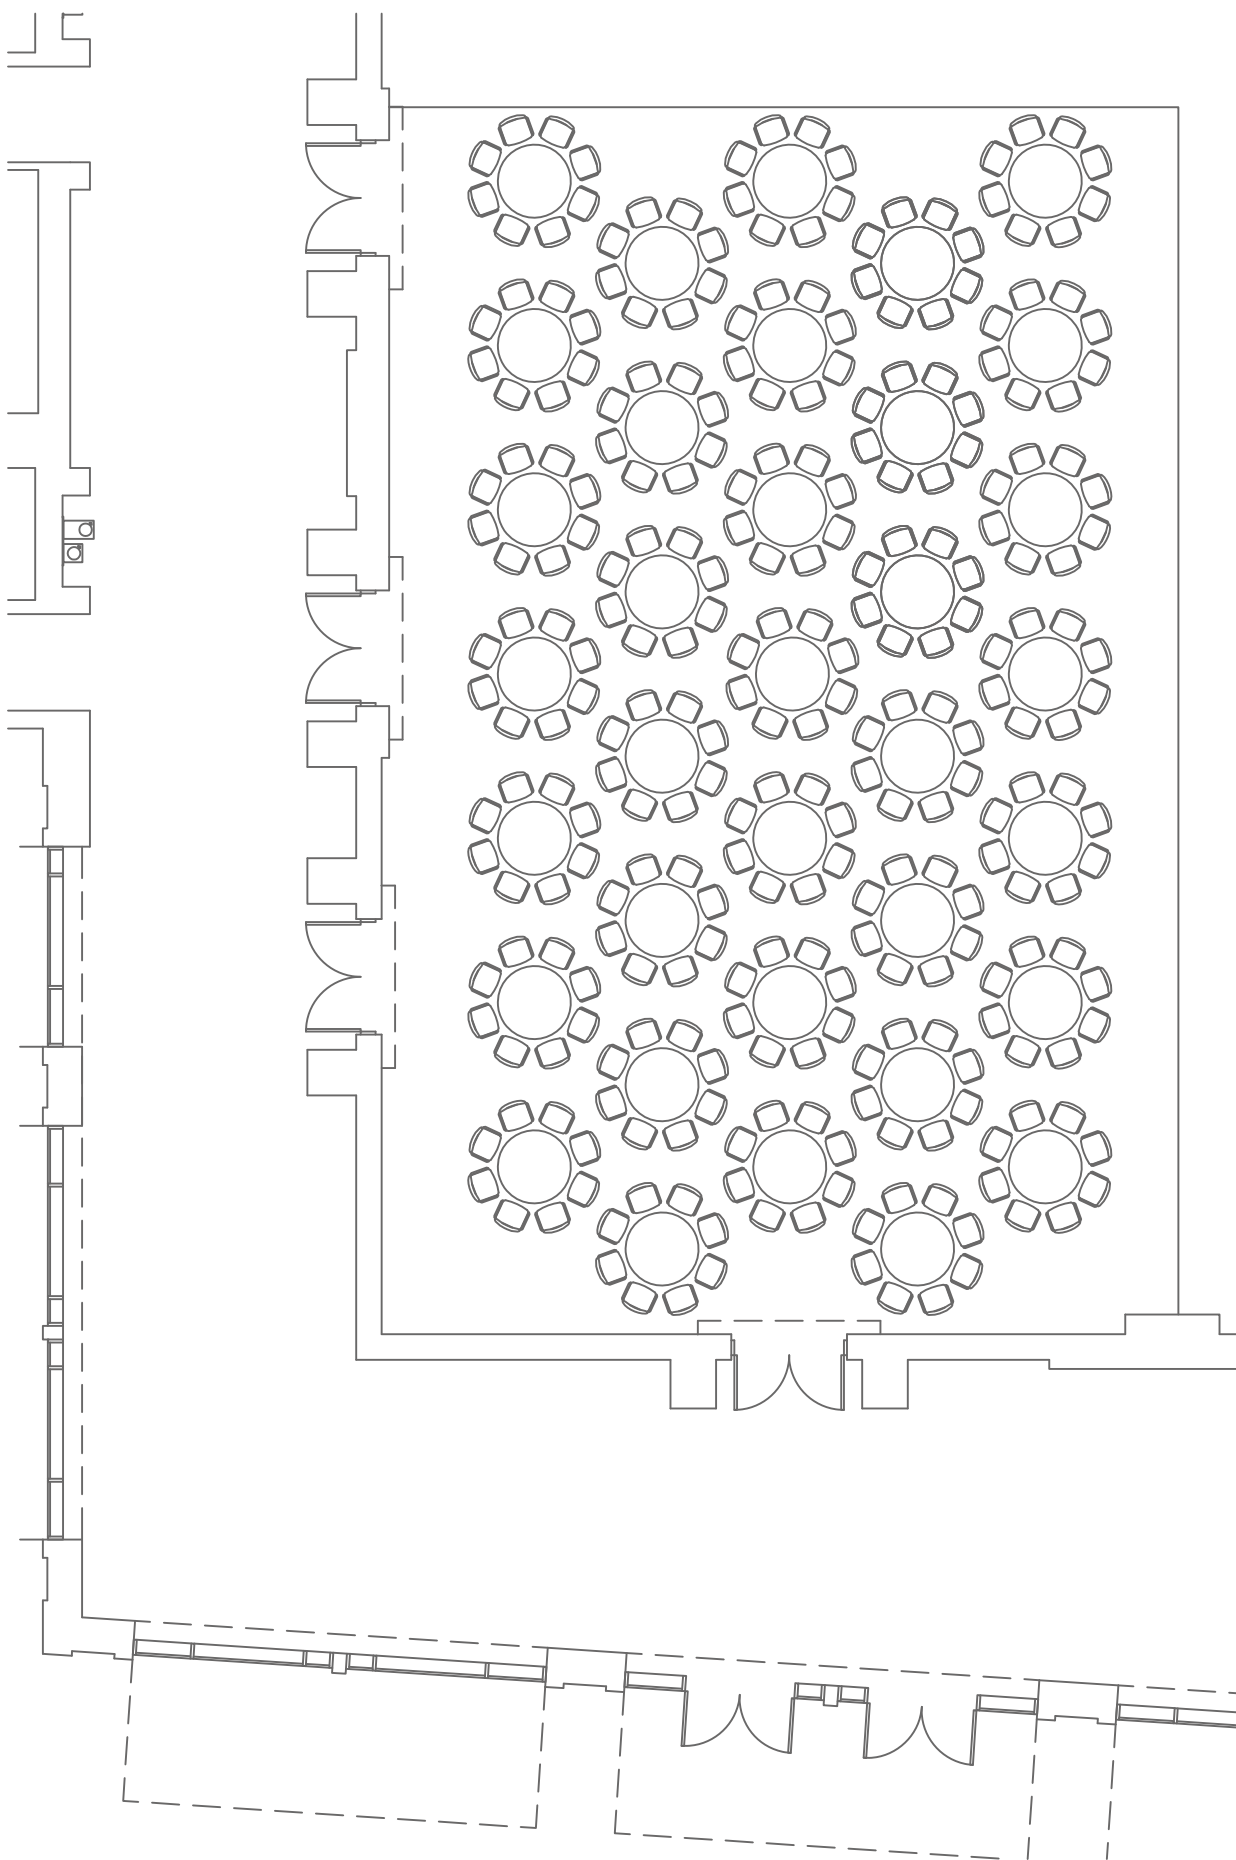

**Florida Ballroom  
Section 5-6**

**Reception Set Up  
Capacities**

Length	67'-3"
Width	43'-8"
Height	17'-6"
Area (SF)	2955
Recp	280

**Notes:**

**F R E E M A N**

- Conventions
- Corporate Events
- Exhibits