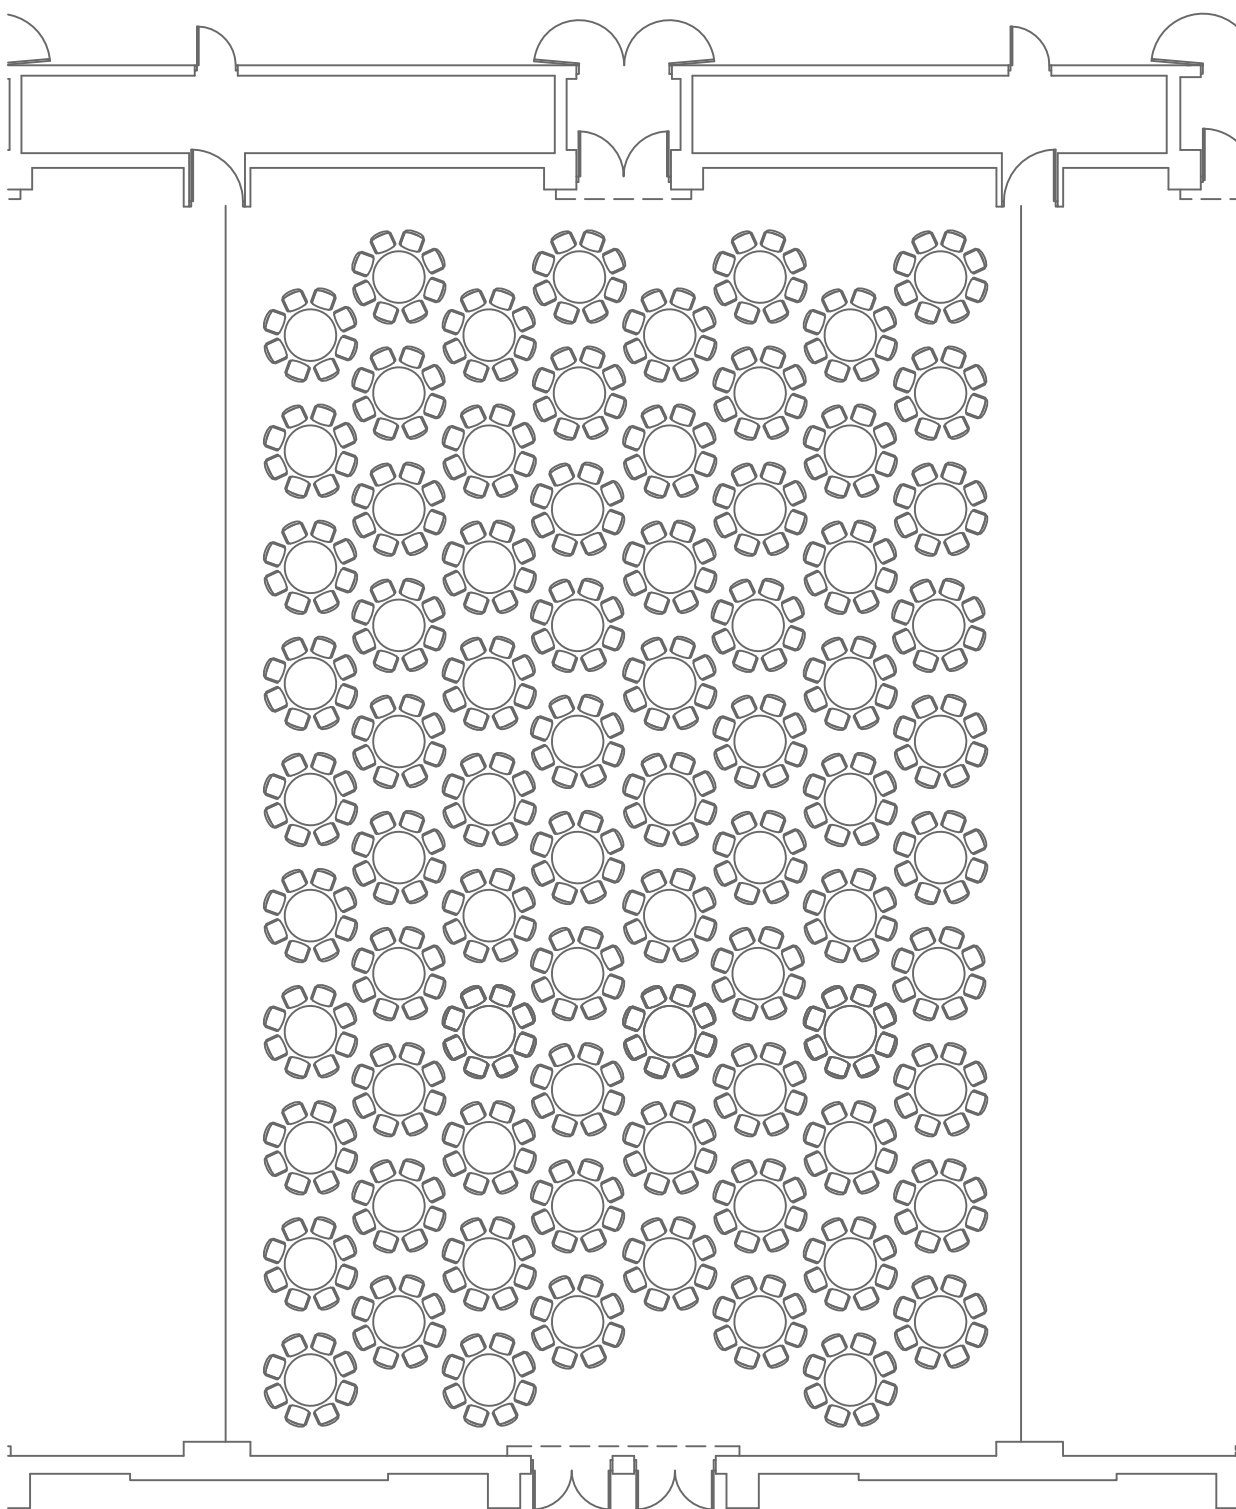

**Florida Ballroom
Section 4**

**Reception Set Up
Capacities**

Length	99'-10"
Width	61'-8"
Height	17'-6"
Area (SF)	6190
Recp	632

Notes:

F R E E M A N

- Conventions
- Corporate Events
- Exhibits