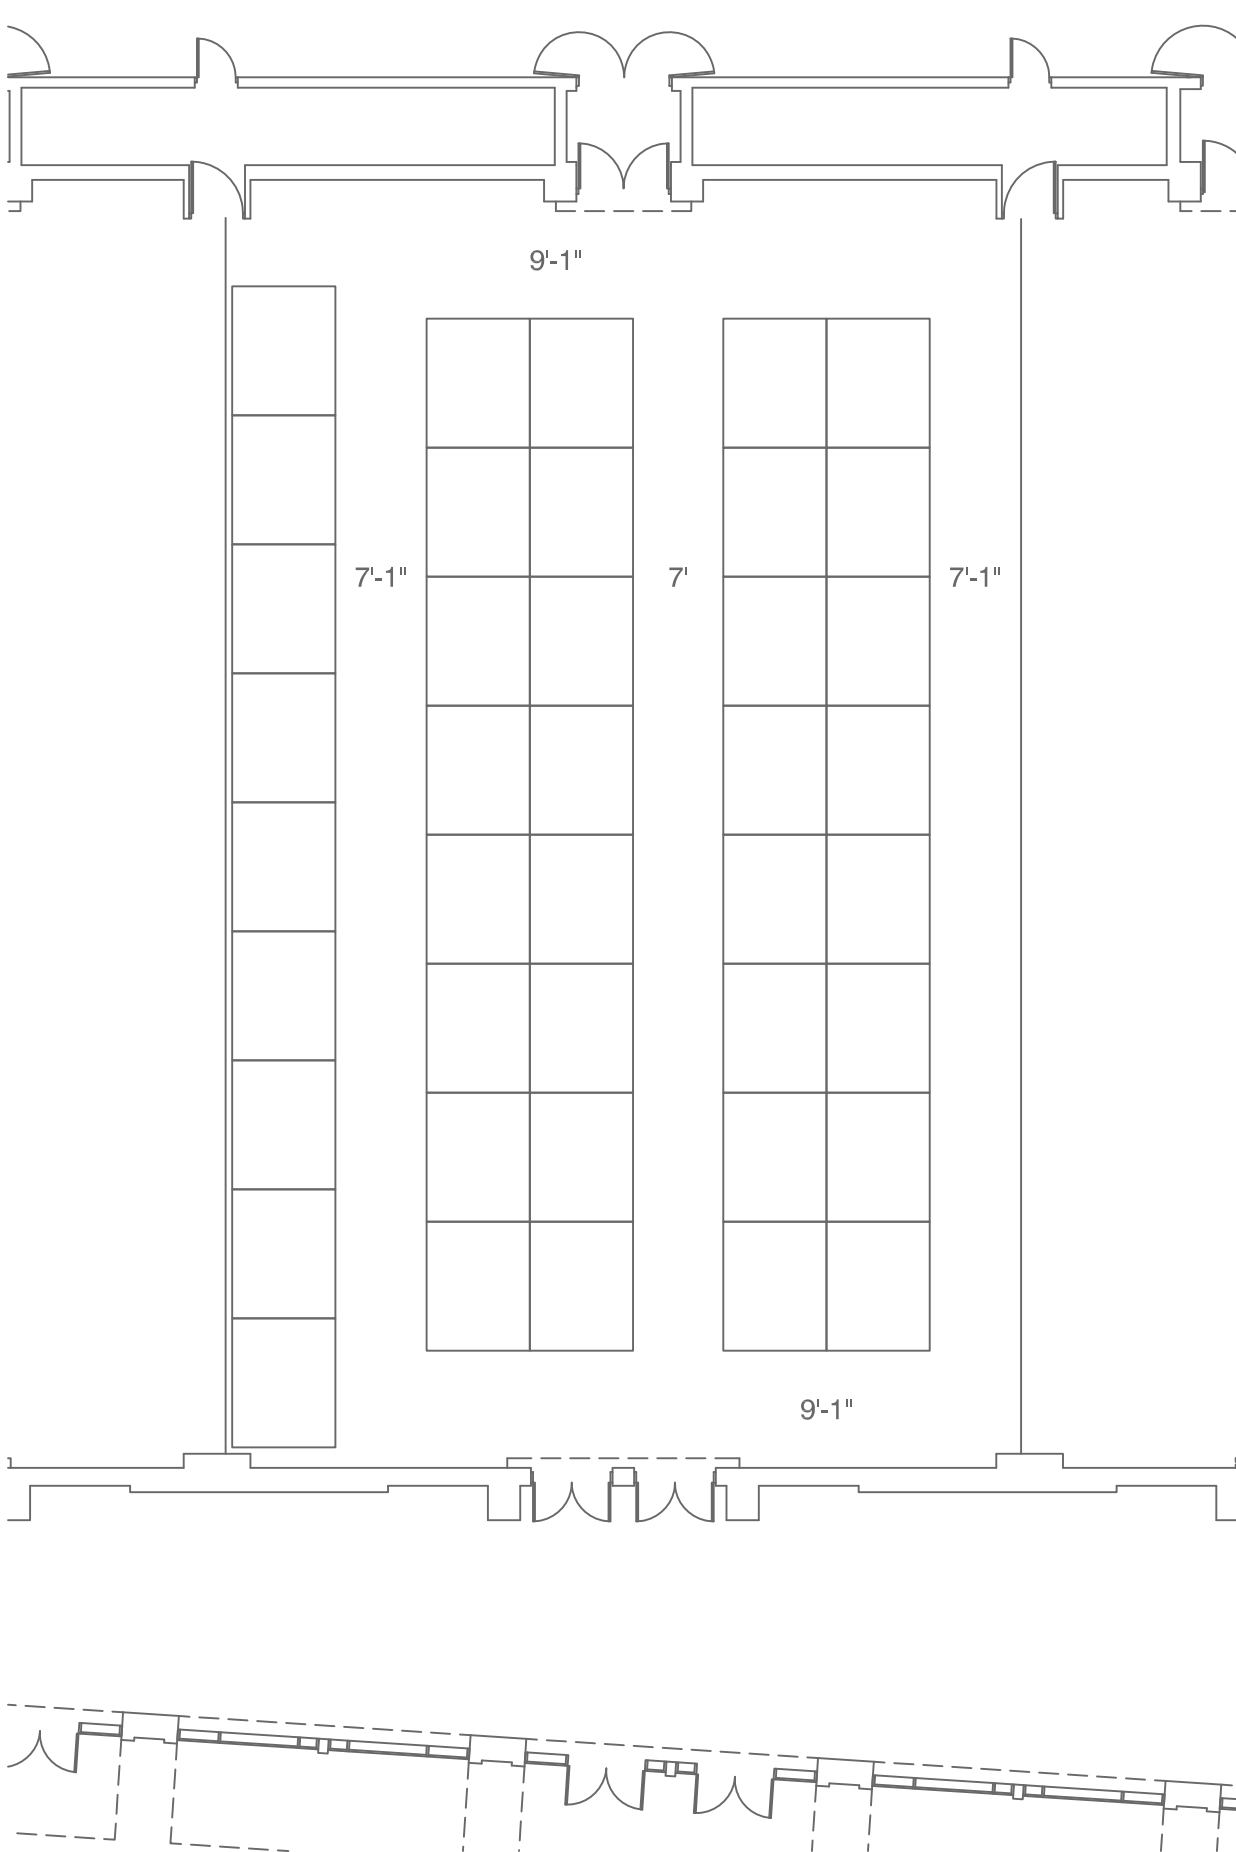

**Florida Ballroom
Section 4**

**Booth Set Up
Capacities**

Length	99'-10"
Width	61'-8"
Height	17'-6"
Area (SF)	6190
E8x10	41

Notes:

F R E E M A N

- Conventions
- Corporate Events
- Exhibits