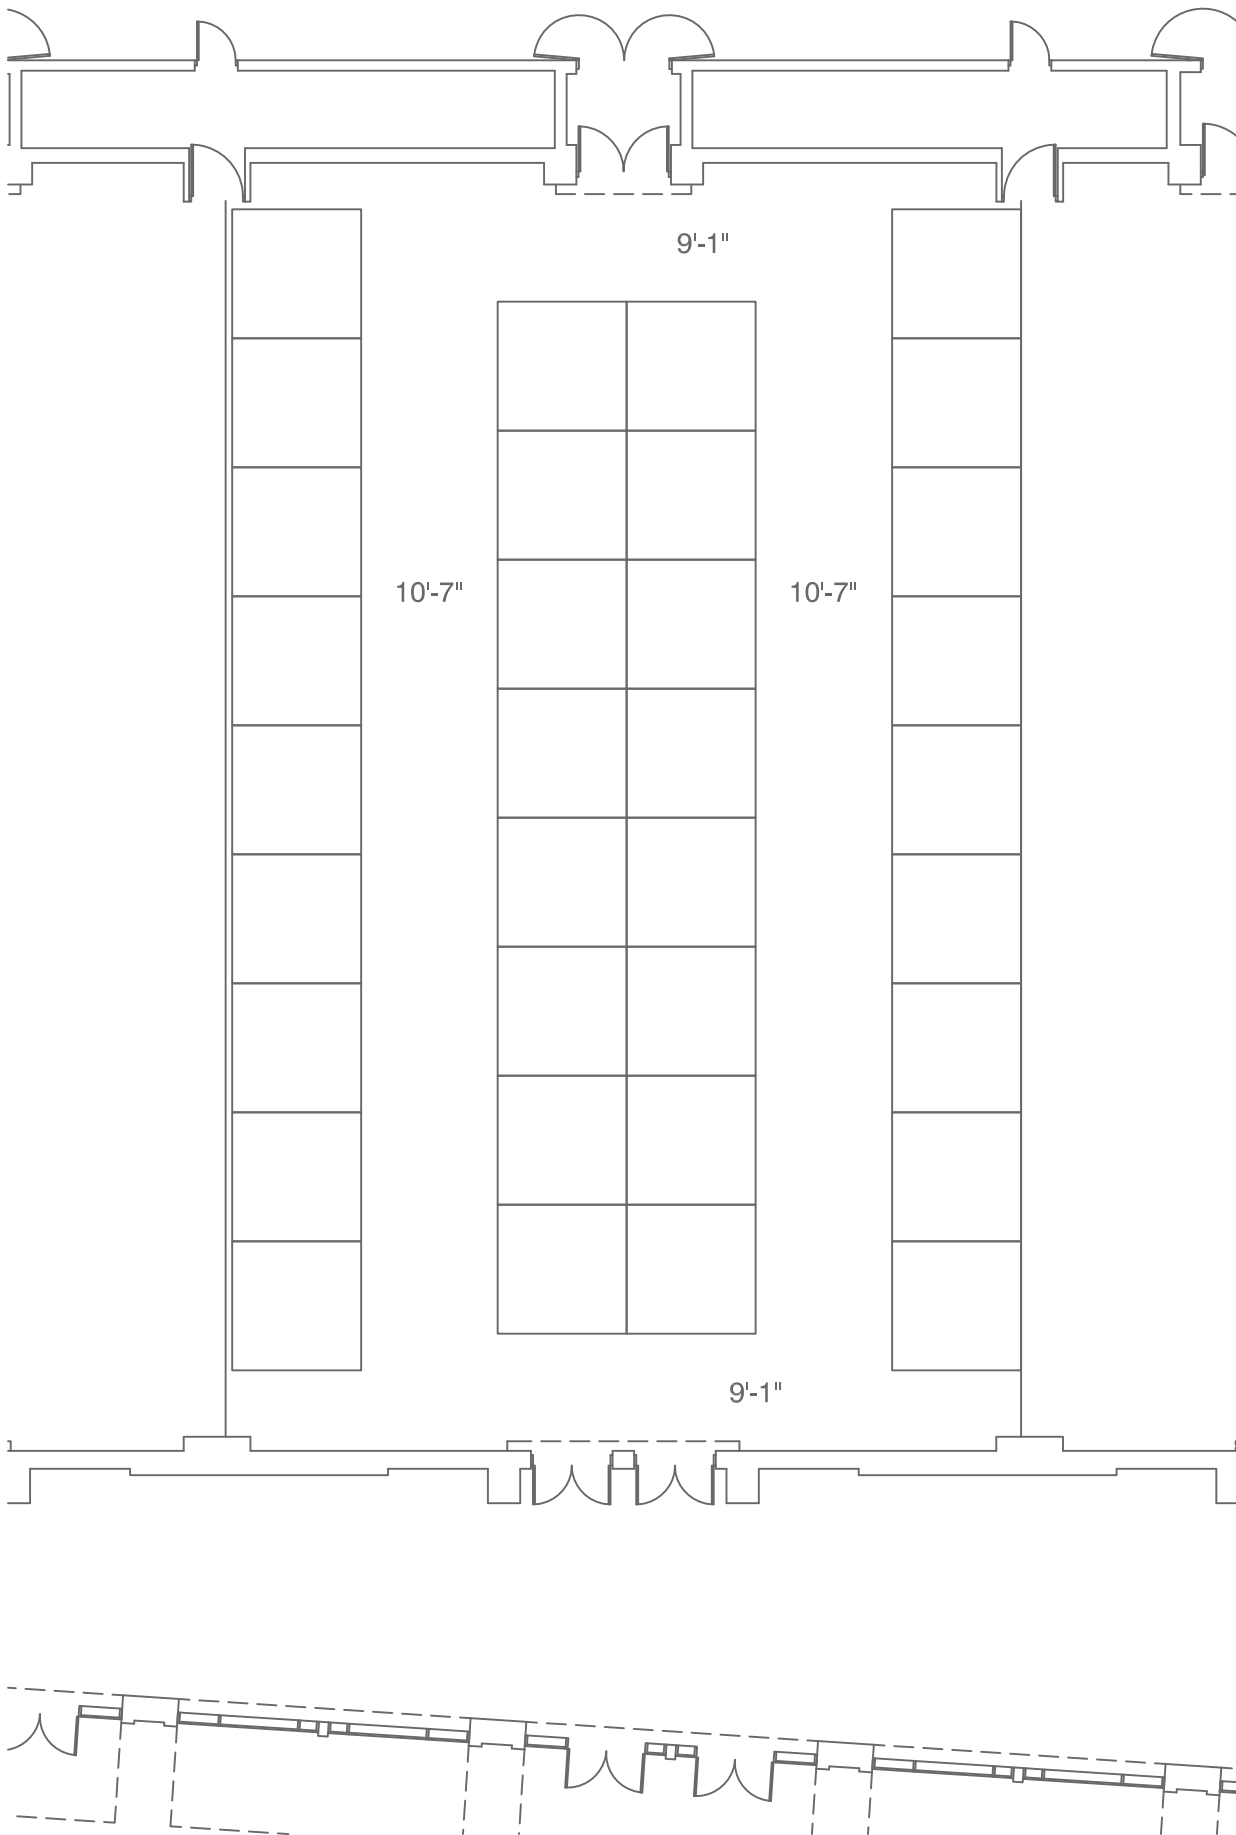

**Florida Ballroom
Section 4**

**Booth Set Up
Capacities**

Length	99'-10"
Width	61'-8"
Height	17'-6"
Area (SF)	6190
E10x10	34

Notes:

F R E E M A N

- Conventions
- Corporate Events
- Exhibits