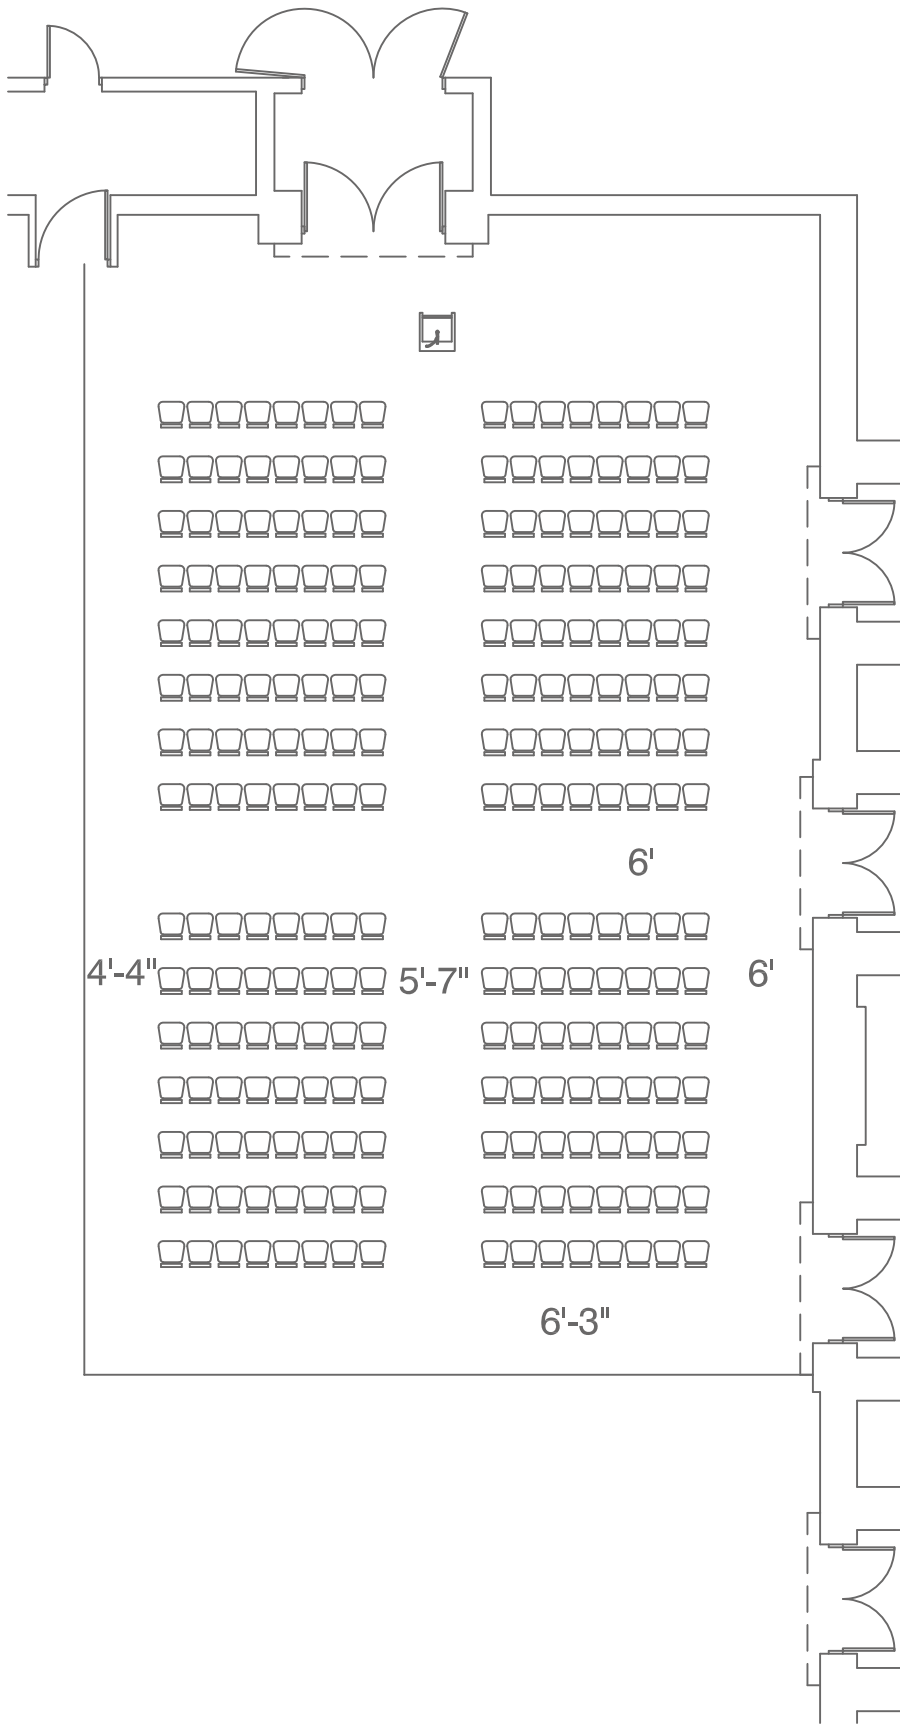

**Florida Ballroom
Section 2-3**

**Theater Set Up
Capacities**

Length	67'-3"
Width	43'-8"
Height	17'-6"
Area (SF)	2959
The	240

Notes:

F R E E M A N

- Conventions
- Corporate Events
- Exhibits