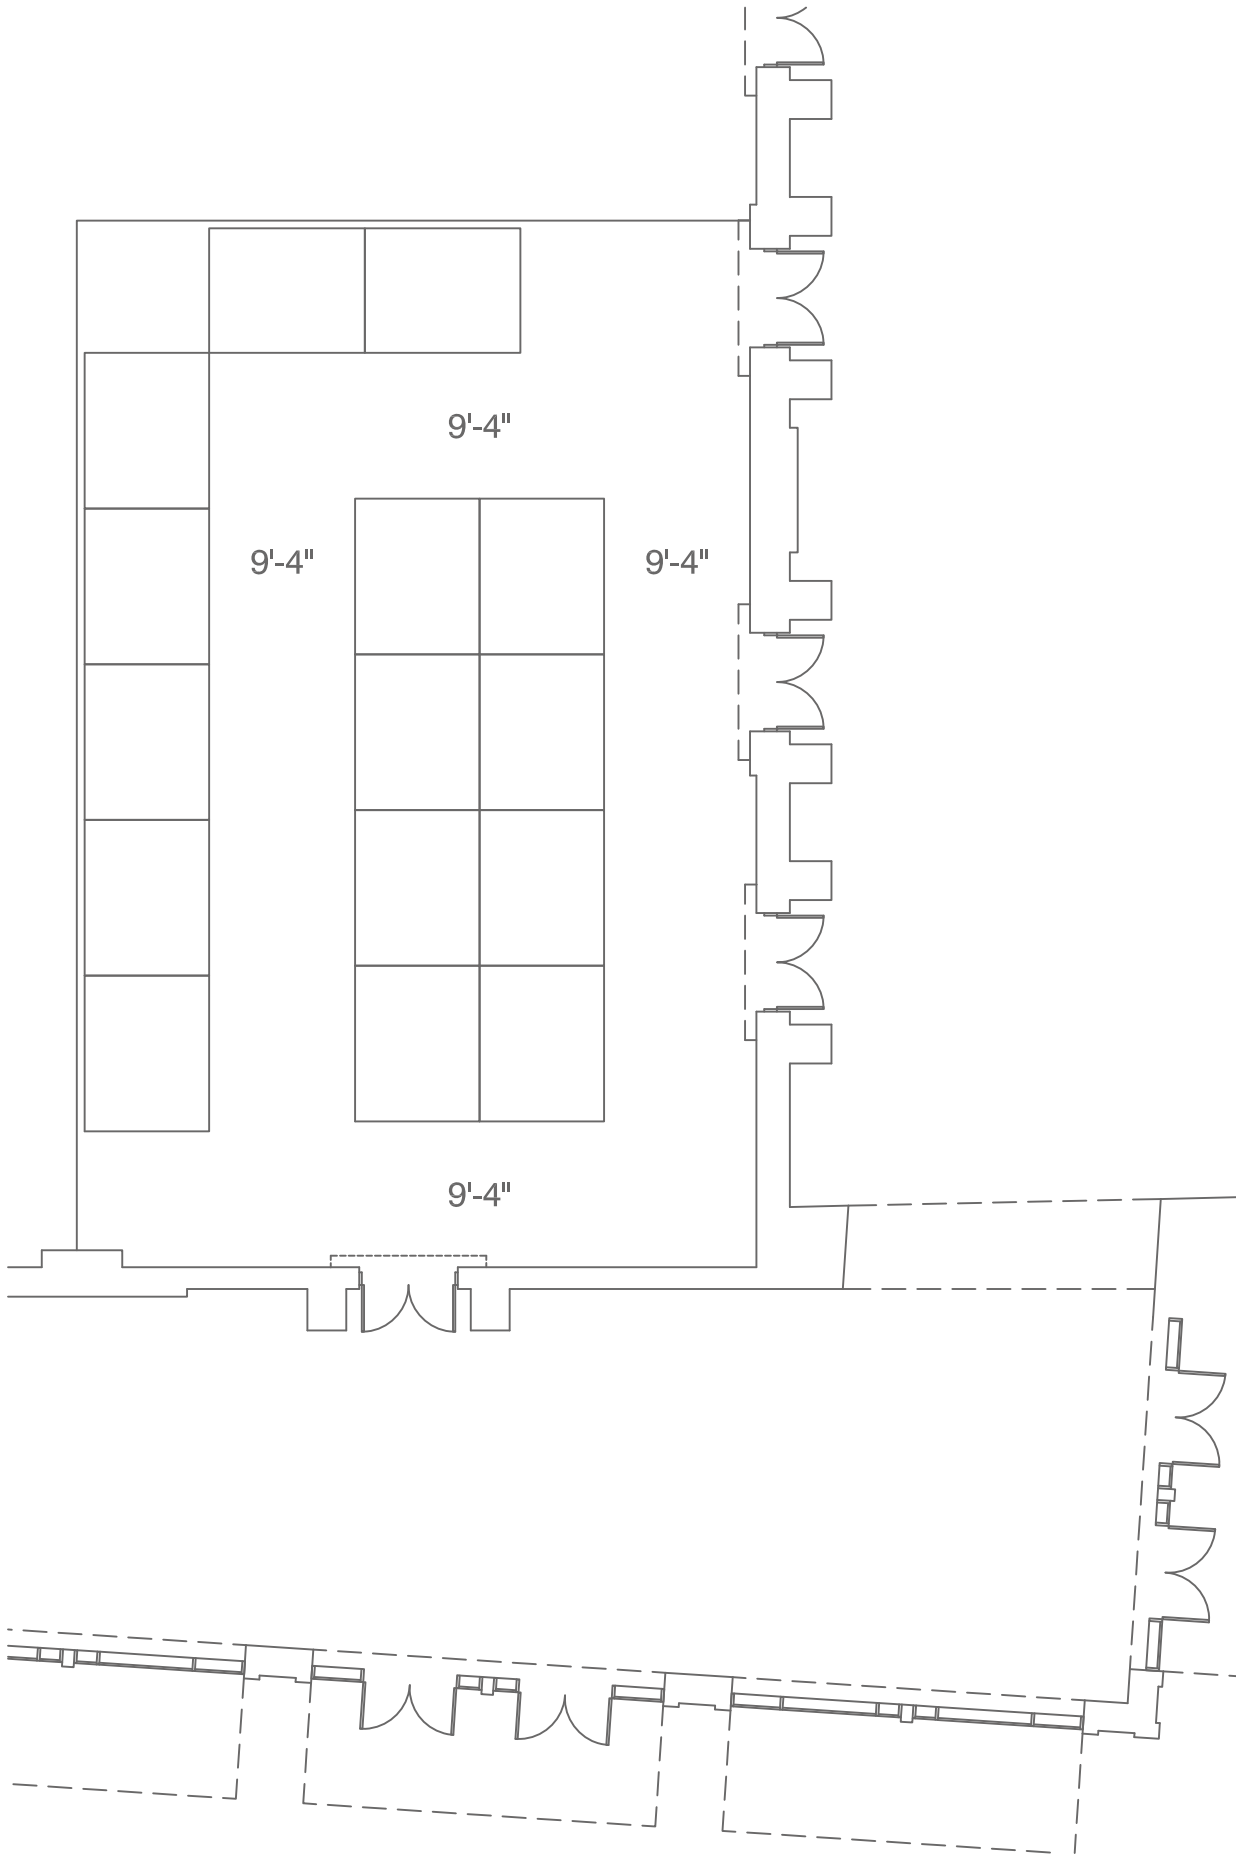

**Florida Ballroom
Section 1-2**

**Booth Set Up
Capacities**

Length	67'-3"
Width	43'-8"
Height	17'-6"
Area (SF)	2955
E8x10	15

Notes:

F R E E M A N

- Conventions
- Corporate Events
- Exhibits