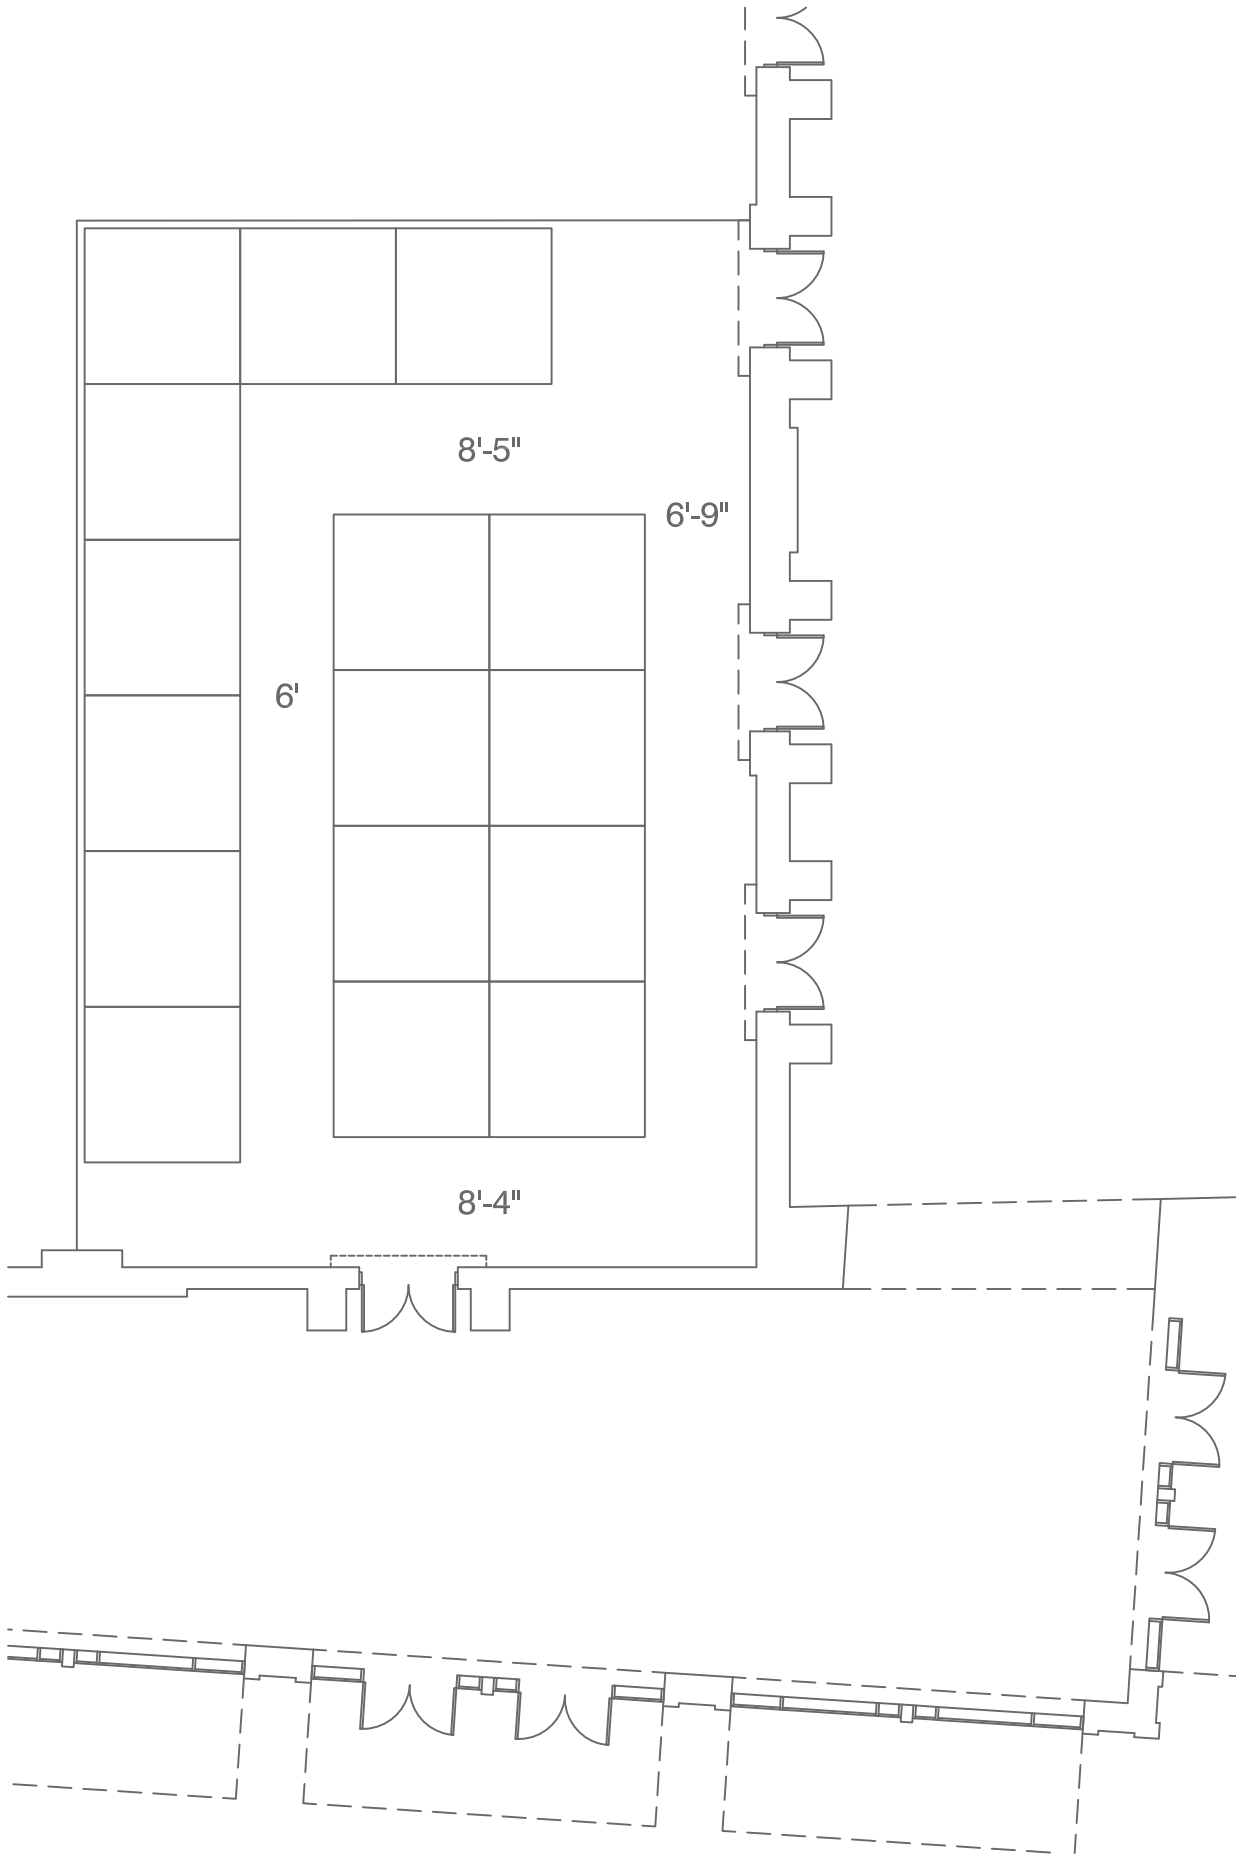

**Florida Ballroom
Section 1-2**

**Booth Set Up
Capacities**

Length	67'-3"
Width	43'-8"
Height	17'-6"
Area (SF)	2955
E10x10	15

Notes:

F R E E M A N

- Conventions
- Corporate Events
- Exhibits