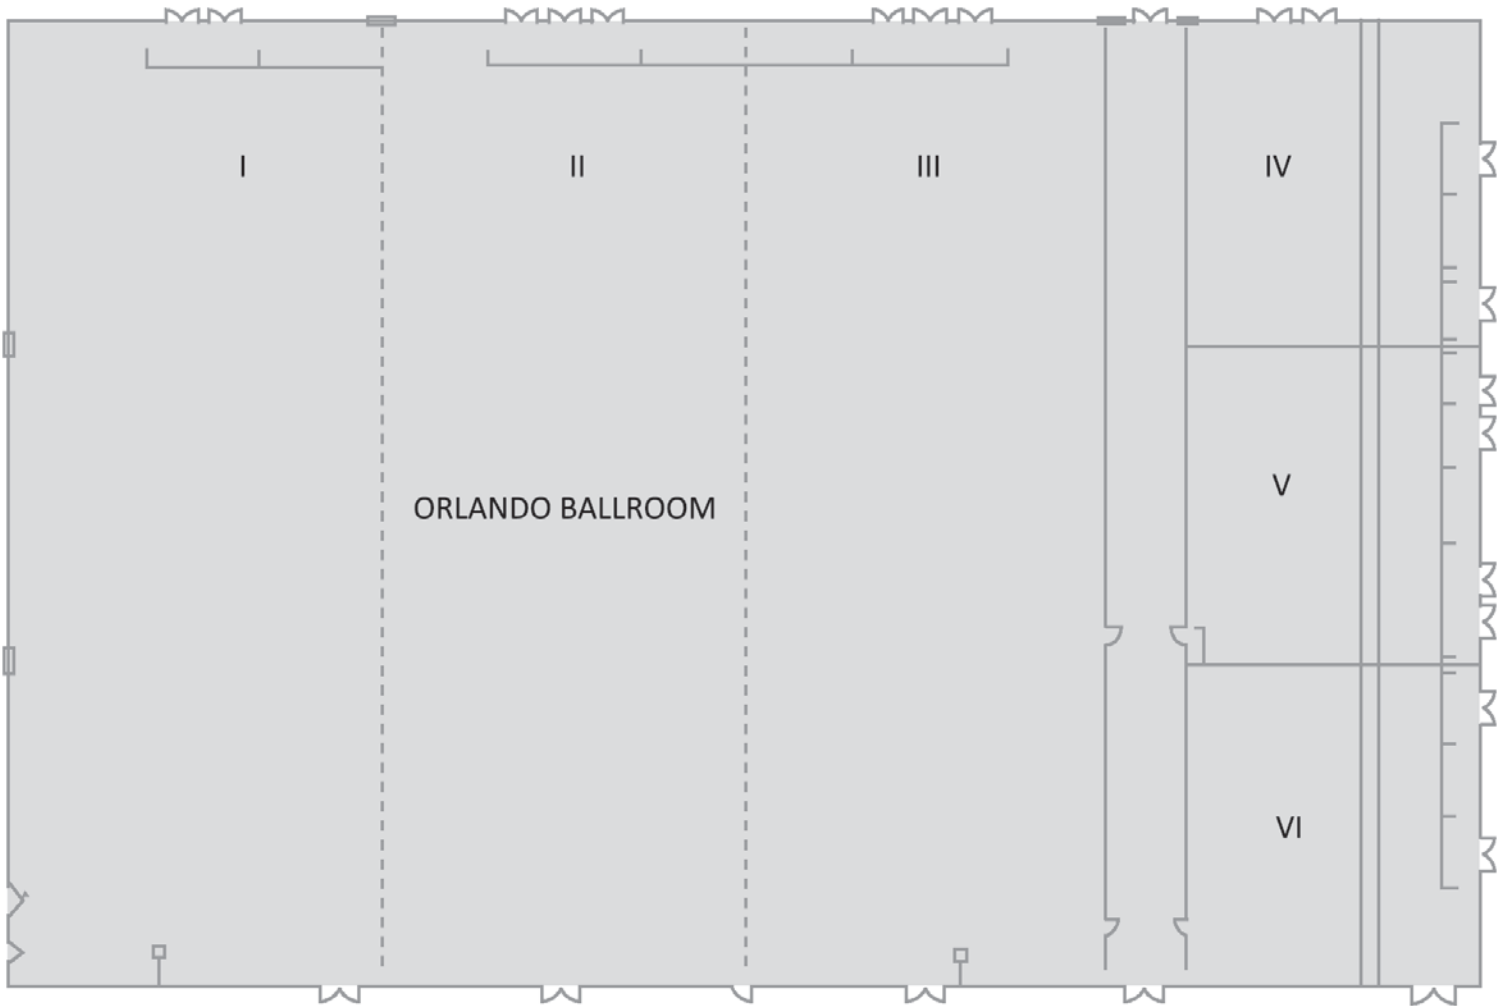

A large 50,000 Square Foot ballroom with a cosmopolitan design. One and two ton rigging capability built into the ceiling, power boxes in the floor, a 10'x14' loading door, and a 10,000 watt house sound system. Divisible into 6 sections. Front and side access to foyer space.

Orlando Ballroom Lower Level

Room Name	Room Length	Room Width	Area	Room Height	THE	THE CHEV	CR	CR CHEV	RD8	RD10	CONF	U-SHAPE	HOLLOW SQR	REC	E8X10	E10X10
Orlando Ballroom	178'	274'	48,166	20'	5460	4524	3534	2904	3450	3910	N/A	N/A	N/A	5070	360	300
Orlando I	177'	70'	12,059	20'	1344	1054	768	603	750	850	N/A	N/A	N/A	1269	76	60
Orlando I-II	177'	139'	24,088	20'	2560	2107	1581	1416	1650	1870	N/A	N/A	N/A	2535	166	136
Orlando I-III	177'	207'	36,176	20'	4182	3300	2688	2238	2550	2890	N/A	N/A	N/A	3808	270	226
Orlando I-III & Corridor	177'	221'	38,624	20'	4510	3422	2880	2280	2850	3150	N/A	N/A	N/A	4065	286	240
Orlando II	177'	68'	12,030	20'	1344	1065	768	603	750	850	N/A	N/A	N/A	1266	75	61
Orlando II-III	177'	137'	24,117	20'	2688	2112	1632	1476	1650	1870	N/A	N/A	N/A	2538	166	152
Orlando II-III & Corridor	177'	151'	26,565	20'	3066	2368	1920	1650	1800	2040	N/A	N/A	N/A	2796	196	166
Orlando II-VI	178'	205'	36,107	20'	4182	3240	2496	2238	2550	2890	N/A	N/A	N/A	3800	256	226
Orlando III	177'	69'	12,088	20'	1344	1054	768	603	750	770	N/A	N/A	96	1272	92	76
Orlando III & Corridor	177'	83'	14,536	20'	1554	1394	960	894	900	1020	N/A	99	N/A	1530	106	92
Orlando III-VI	178'	137'	24,077	20'	2646	2112	1632	1344	1650	1790	N/A	N/A	N/A	2534	166	136
Orlando IV	59'	54'	3,157	20'	286	190	180	138	200	200	48	63	78	332	17	14
Orlando IV-V	118'	54'	6,356	20'	616	437	378	336	400	440	N/A	N/A	N/A	669	41	35
Orlando IV-VI	178'	54'	9,542	20'	946	720	594	516	600	680	N/A	N/A	N/A	1004	60	46
Orlando IV-VI & Corridor	178'	68'	11,990	20'	1290	1080	792	678	750	770	N/A	N/A	N/A	1262	76	60
Orlando V	59'	54'	3,199	20'	286	207	162	156	200	200	48	63	84	336	17	13
Orlando V-VI	119'	54'	6,385	20'	616	437	378	288	400	440	N/A	N/A	N/A	672	41	37
Orlando VI	60'	54'	3,186	20'	264	198	162	156	200	200	48	57	78	335	17	14