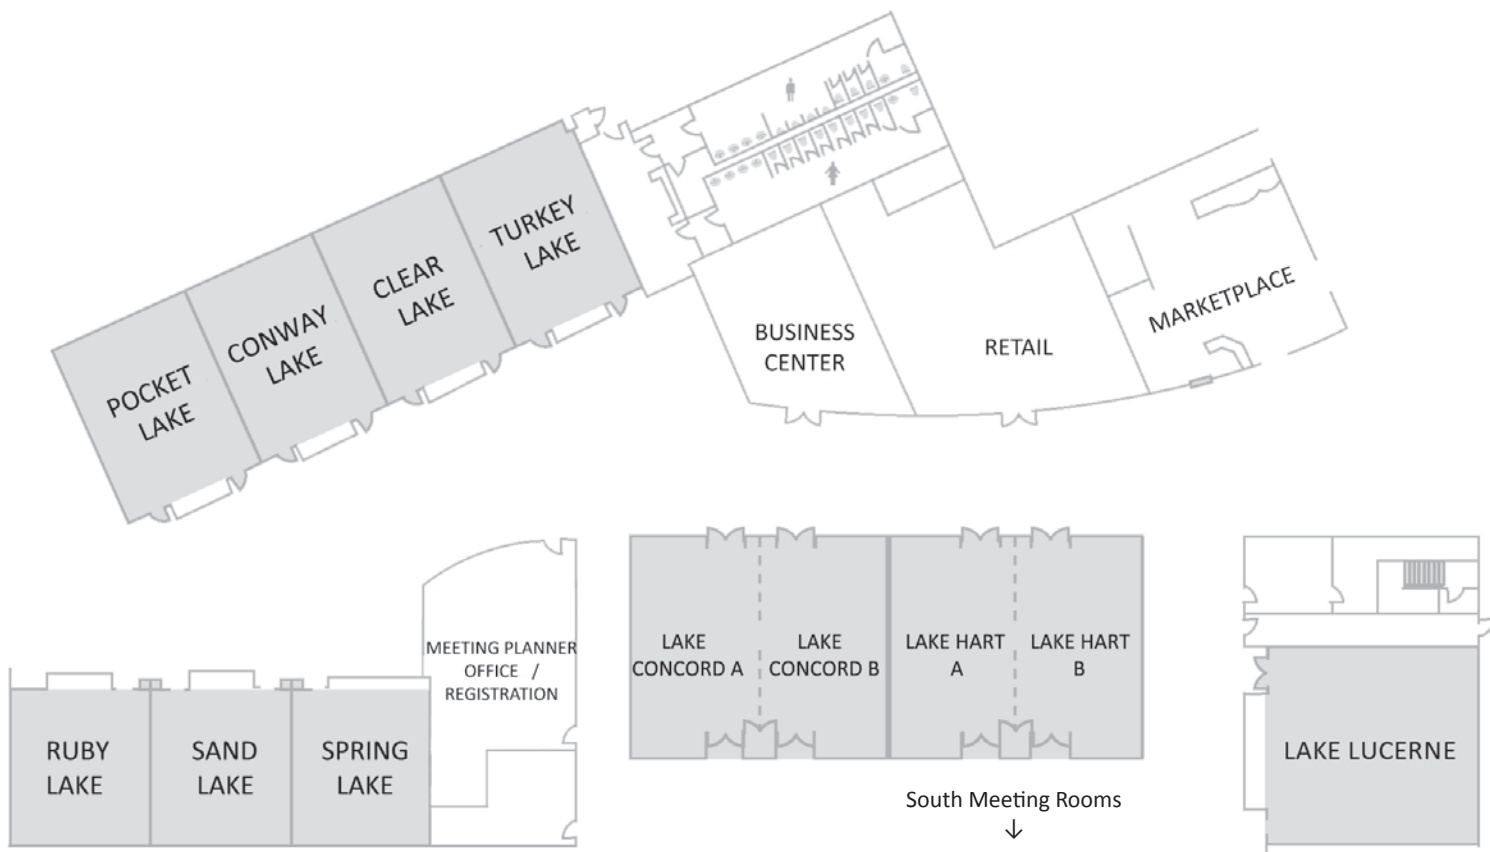

North Meeting Rooms are closest to the Lower Level ballrooms. Northernmost meeting rooms have windows. Ten total meeting rooms in the North section, 2 divide into two sections.

North Meeting Rooms Lobby Level

Room Name	Room Length	Room Width	Area	Room Height	THE	THE CHEV	CR	CR CHEV	RD8	RD10	CONF	U-SHAPE	HOLLOW SQR	REC	E8X10	E10X10
Clear Lake	34'	25'	849	14.5'	70	36	30	N/A	40	40	18	24	24	89	N/A	N/A
Conway Lake	34'	25'	845	14.5'	63	36	45	N/A	40	40	18	24	24	88	N/A	N/A
Lake Concord	40'	47'	1,630	14.5'	160	114	60	66	80	80	36	36	48	171	8	8
Lake Concord A	40'	23'	810	14.5'	60	40	36	N/A	20	30	18	24	24	85	N/A	N/A
Lake Concord B	40'	24'	821	14.5'	60	32	36	N/A	20	30	18	24	24	86	N/A	N/A
Lake Hart	40'	47'	1,645	14.5'	126	80	90	66	80	110	36	39	48	173	8	8
Lake Hart A	40'	23'	847	14.5'	60	40	36	N/A	20	40	18	24	24	89	N/A	N/A
Lake Hart B	40'	23'	823	14.5'	60	36	36	N/A	20	40	18	24	24	86	N/A	N/A
Lake Lucerne	38'	36'	1,373	14.5'	112	72	72	N/A	90	80	24	36	42	144	N/A	N/A
Pocket Lake	34'	25'	845	14.5'	80	42	54	N/A	40	40	24	24	24	88	N/A	N/A
Ruby Lake	30'	25'	692	14.5'	60	32	N/A	N/A	40	30	18	18	24	72	N/A	N/A
Sand Lake	30'	25'	704	14.5'	60	35	N/A	N/A	40	30	18	18	24	74	N/A	N/A
Spring Lake	30'	25'	697	14.5'	60	32	N/A	N/A	40	30	18	24	24	73	N/A	N/A
Turkey Lake	34'	25'	846	14.5'	70	42	54	N/A	40	40	30	24	30	89	N/A	N/A
North Meeting Room Pre-Function	85'	268'	9,353	N/A	N/A	N/A	N/A	N/A	N/A	N/A	N/A	N/A	N/A	984	N/A	N/A