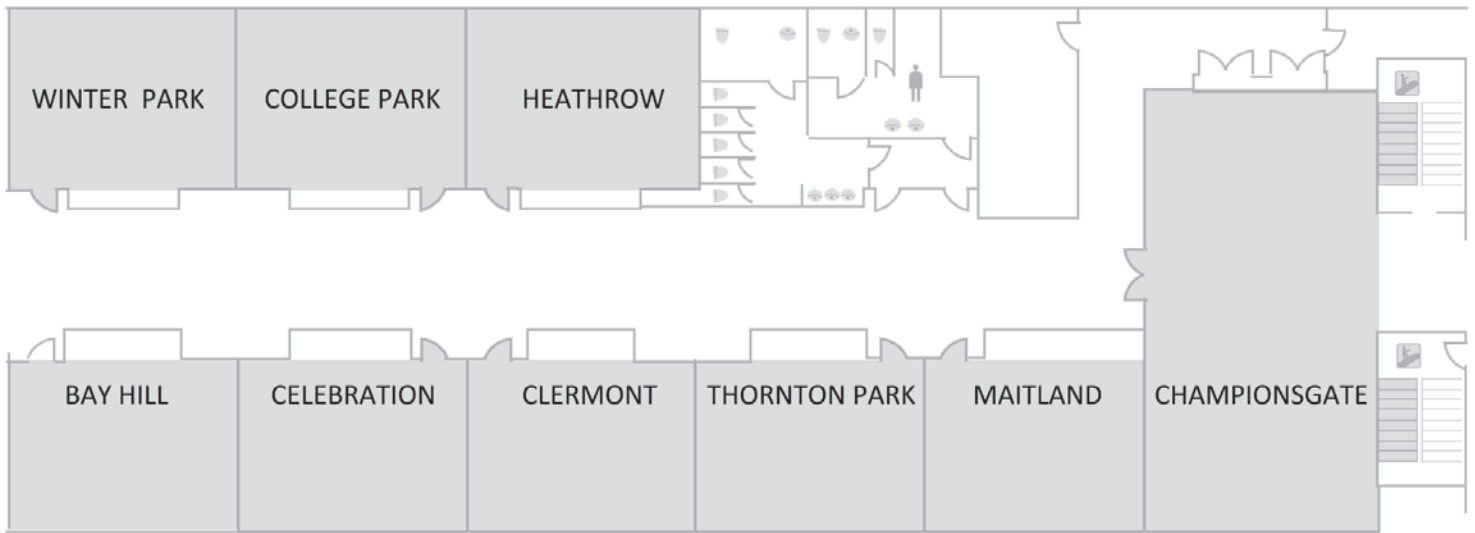

Nine well dressed, contemporary Boardrooms are offered in a private, secluded wing in the East Tower. Six boardrooms offer views overlooking the recreational area.

## Boardrooms Lobby Level

Room Name	Room Length	Room Width	Area	Room Height	THE	THE CHEV	CR	CR CHEV	RD8	RD10	CONF	U-SHAPE	HOLLOW SQR	REC	E8X10	E10X10
Bay Hill	23'	26'	545	10.5'	N/A	N/A	N/A	N/A	N/A	N/A	14	N/A	N/A	N/A	N/A	N/A
Celebration	23'	26'	545	10.5'	N/A	N/A	N/A	N/A	N/A	N/A	14	N/A	N/A	N/A	N/A	N/A
Championsgate	37'	49'	1,392	12.5'	110	72	63	42	60	60	30	36	42	146	N/A	N/A
Clermont	23'	26'	545	10.5'	N/A	N/A	N/A	N/A	N/A	N/A	14	N/A	N/A	N/A	N/A	N/A
College Park	22'	26'	537	10.5'	27	21	18	N/A	20	20	18	12	12	56	N/A	N/A
Heathrow	22'	27'	548	10.5'	27	21	18	N/A	20	20	18	12	12	57	N/A	N/A
Maitland	23'	26'	543	10.5'	N/A	N/A	N/A	N/A	N/A	N/A	14	N/A	N/A	N/A	N/A	N/A
Thornton Park	23'	26'	545	10.5'	N/A	N/A	N/A	N/A	N/A	N/A	14	N/A	N/A	N/A	N/A	N/A
Winter Park	22'	26'	538	10.5'	27	21	18	N/A	20	20	18	12	12	56	N/A	N/A