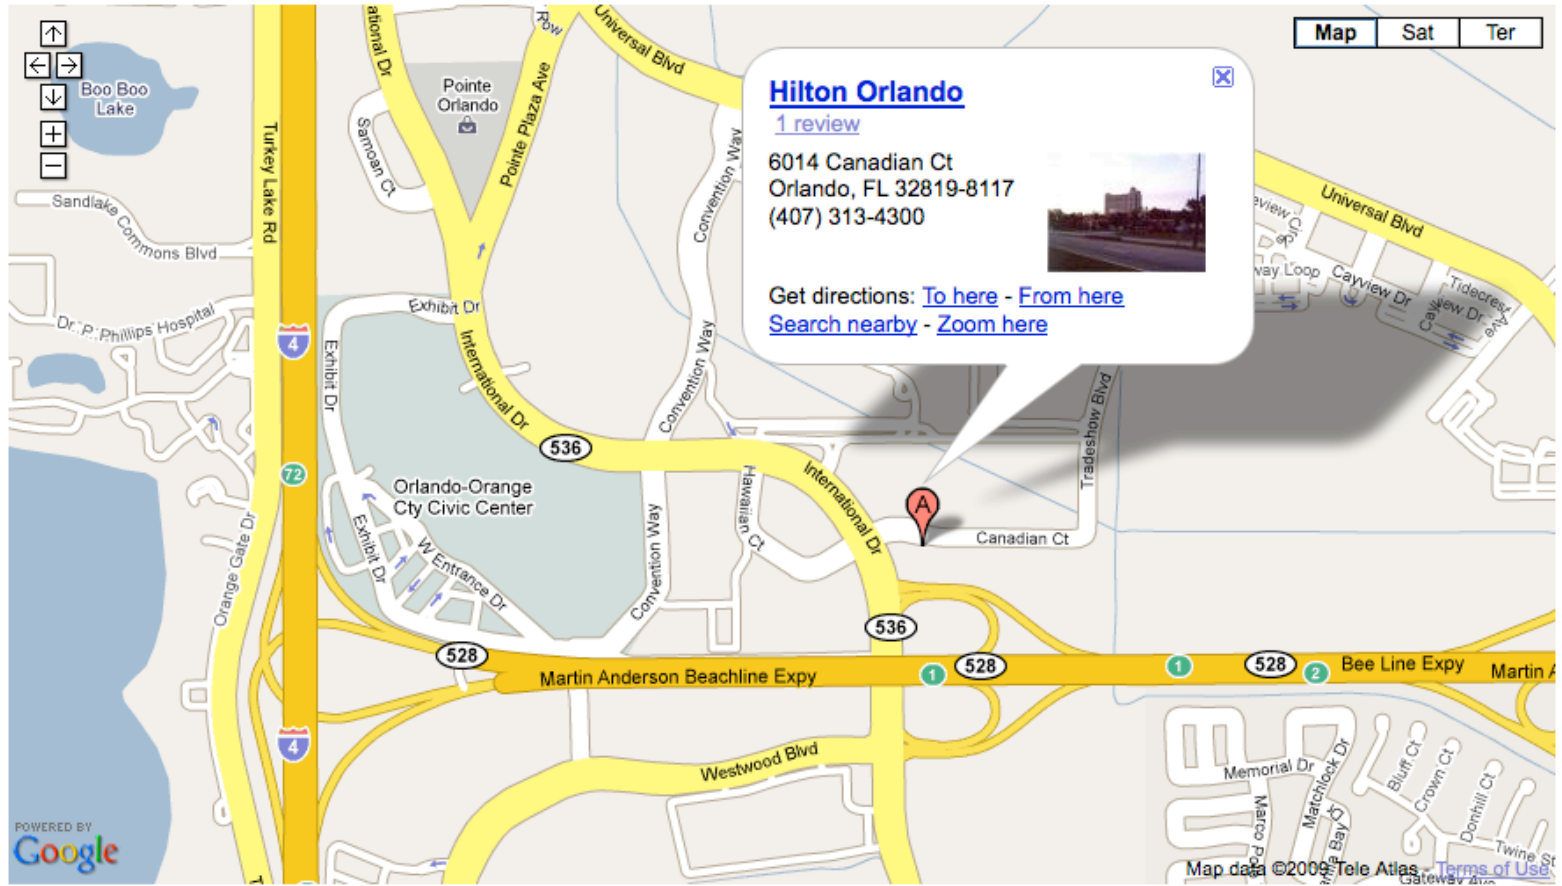

Maps & Directions

From Airport:

1. Depart airport on Airport Blvd.
2. Take SR 528 (Toll Road) West towards International Drive.
3. Exit International Drive, turn right onto International Drive
4. At the first intersection, Destination Parkway, Turn right.

From I-4 East:

1. Take exit 72 for SR-528-TOLL E toward Int'l Airport / Cape Canaveral / Sea World / International Drive
2. Merge onto SR-528 E
3. Take exit 1 for International Drive
4. Keep right at the fork, follow signs for Conv. Center / Wet'n Wild and merge left onto International Drive.
5. Turn right at Destination Parkway.

From the Florida Turnpike:

1. Take exit for Orlando I-4, head West
2. Take exit 72 for SR-528-TOLL E toward Int'l Airport/Cape Canaveral/Sea World/ International Drive
3. Take exit 1 for International Drive
4. Keep right at the fork, follow signs for Conv. Center / Wet'n Wild and merge left onto International Drive.
5. Turn right at Destination Parkway.